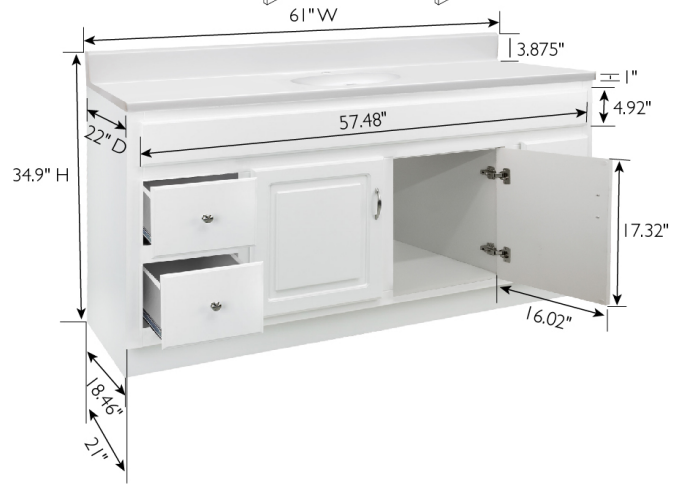

Concord 2-Door 4-Drawer Vanity with Cultured Marble Single Hole Solid White Vanity Top, Fully Assembled, 61x22, White Base

SPECIFICATIONS

MATERIAL CONSTRUCTION:	Wood/Cultured Marble
ASSEMBLY REQUIRED:	No
ASSEMBLED DIMENSIONS:	34.9" H x 61" L x 22" D
ASSEMBLED WEIGHT:	180.45 lbs.
TOOLS NEEDED FOR INSTALLATION:	100% Silicone
CONSTRUCTION TYPE:	Face Frame
HINGE STYLE:	Soft Close
DOOR STYLE:	2 Accent Doors
DOOR MATERIAL:	MDF
DRAWER STYLE:	4 Drawers
DRAWER MATERIAL:	MDF
GLIDE STYLE:	Full Extension Ball Bearing
FAKE DWR STYLE:	N/A
DWR #1 DIMENSIONS:	8.2" H x 14.5" L x 10.2" D
DWR CONSTRUCTION:	Standard
FACE FRAME MATERIAL:	Pine
SIDES MATERIAL:	MDF
BOTTOM MATERIAL:	MDF

TOE KICK INSET WIDTH:	2.2"
BACK PANEL MATERIAL:	MDF
BACK BRACE MATERIAL:	N/A
FAUCET TYPE:	Lav Single Handle
NUMBER OF MOUNTING HOLES:	1
BOWL MATERIAL:	Cultured Marble
BACK SPLASH INCLUDED:	Yes
COLOR:	Solid White
NUMBER OF BOWLS:	1
BOWL DIMENSIONS:	5.63" H x 11.625" W x 16.875" D
BOWL SHAPE:	Oval
SINK THICKNESS:	1"
MOUNTING TYPE:	Single Hole
OVERFLOW HOLE:	Yes
WARRANTY:	1-Year limited warranty
UPC CERTIFICATION NAME:	cUPC
LEGAL FOR SALE IN CALIFORNIA:	Yes
TSCA TITLE IV COMPLIANT:	Yes