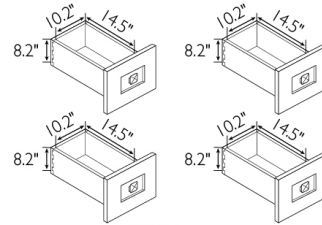

Concord 2-Door 4-Drawer Vanity with Cultured Marble Single Hole Solid White Vanity Top, Fully Assembled, 61x22, White Base

SPECIFICATIONS

MATERIAL CONSTRUCTION:	Wood/Cultured Marble
ASSEMBLY REQUIRED:	No
ASSEMBLED DIMENSIONS:	34.9" H x 61" L x 22" D
ASSEMBLED WEIGHT:	180.45 lbs.
TOOLS NEEDED FOR INSTALLATION:	100% Silicone
CONSTRUCTION TYPE:	Face Frame
HINGE STYLE:	Soft Close
DOOR STYLE:	2 Accent Doors
DOOR MATERIAL:	MDF
DRAWER STYLE:	4 Drawers
DRAWER MATERIAL:	MDF
GLIDE STYLE:	Full Extension Ball Bearing
FAKE DWR STYLE:	N/A
DWR #1 DIMENSIONS:	8.2" H x 14.5" L x 10.2" D
DWR CONSTRUCTION:	Standard
FACE FRAME MATERIAL:	Pine
SIDES MATERIAL:	MDF
BOTTOM MATERIAL:	MDF

TOE KICK INSET WIDTH:	2.2"
BACK PANEL MATERIAL:	MDF
BACK BRACE MATERIAL:	N/A
FAUCET TYPE:	Lav Single Handle
NUMBER OF MOUNTING HOLES:	1
BOWL MATERIAL:	Cultured Marble
BACK SPLASH INCLUDED:	Yes
COLOR:	Solid White
NUMBER OF BOWLS:	1
BOWL DIMENSIONS:	5.63" H x 11.625" W x 16.875" D
BOWL SHAPE:	Oval
SINK THICKNESS:	1"
MOUNTING TYPE:	Single Hole
OVERFLOW HOLE:	Yes
WARRANTY:	1-Year limited warranty
UPC CERTIFICATION NAME:	cUPC
LEGAL FOR SALE IN CALIFORNIA:	Yes
TSCA TITLE IV COMPLIANT:	Yes