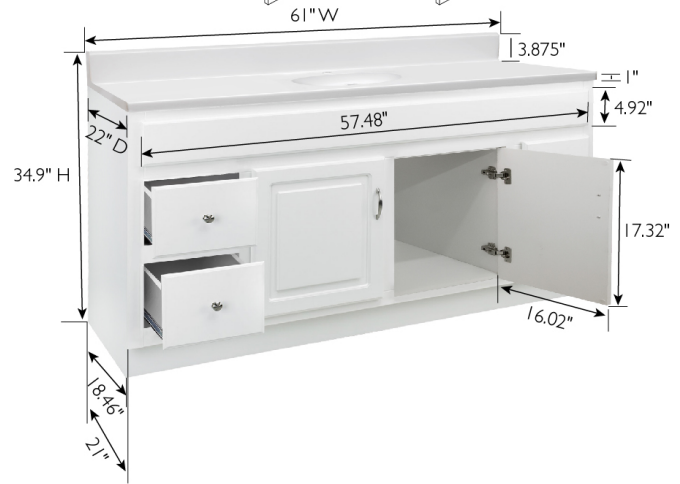

Concord 2-Door 4-Drawer Vanity with Cultured Marble Single Hole Solid White Vanity Top, Fully Assembled, 61x22, White Base

SPECIFICATIONS

MATERIAL CONSTRUCTION:	Wood/Cultured Marble
ASSEMBLY REQUIRED:	No
ASSEMBLED DIMENSIONS:	34.9" H x 61" L x 22" D
ASSEMBLED WEIGHT:	180.45 lbs.
TOOLS NEEDED FOR INSTALLATION:	100% Silicone
CONSTRUCTION TYPE:	Face Frame
HINGE STYLE:	Soft Close
DOOR STYLE:	2 Accent Doors
DOOR MATERIAL:	MDF
DRAWER STYLE:	4 Drawers
DRAWER MATERIAL:	MDF
GLIDE STYLE:	Full Extension Ball Bearing
FAKE DWR STYLE:	N/A
DWR #1 DIMENSIONS:	8.2" H x 14.5" L x 10.2" D
DWR CONSTRUCTION:	Standard
FACE FRAME MATERIAL:	Pine
SIDES MATERIAL:	MDF
BOTTOM MATERIAL:	MDF

TOE KICK INSET WIDTH:	2.2"
BACK PANEL MATERIAL:	MDF
BACK BRACE MATERIAL:	N/A
FAUCET TYPE:	Lav Single Handle
NUMBER OF MOUNTING HOLES:	1
BOWL MATERIAL:	Cultured Marble
BACK SPLASH INCLUDED:	Yes
COLOR:	Solid White
NUMBER OF BOWLS:	1
BOWL DIMENSIONS:	5.63" H x 11.625" W x 16.875" D
BOWL SHAPE:	Oval
SINK THICKNESS:	1"
MOUNTING TYPE:	Single Hole
OVERFLOW HOLE:	Yes
WARRANTY:	1-Year limited warranty
UPC CERTIFICATION NAME:	cUPC
LEGAL FOR SALE IN CALIFORNIA:	Yes
TSCA TITLE IV COMPLIANT:	Yes