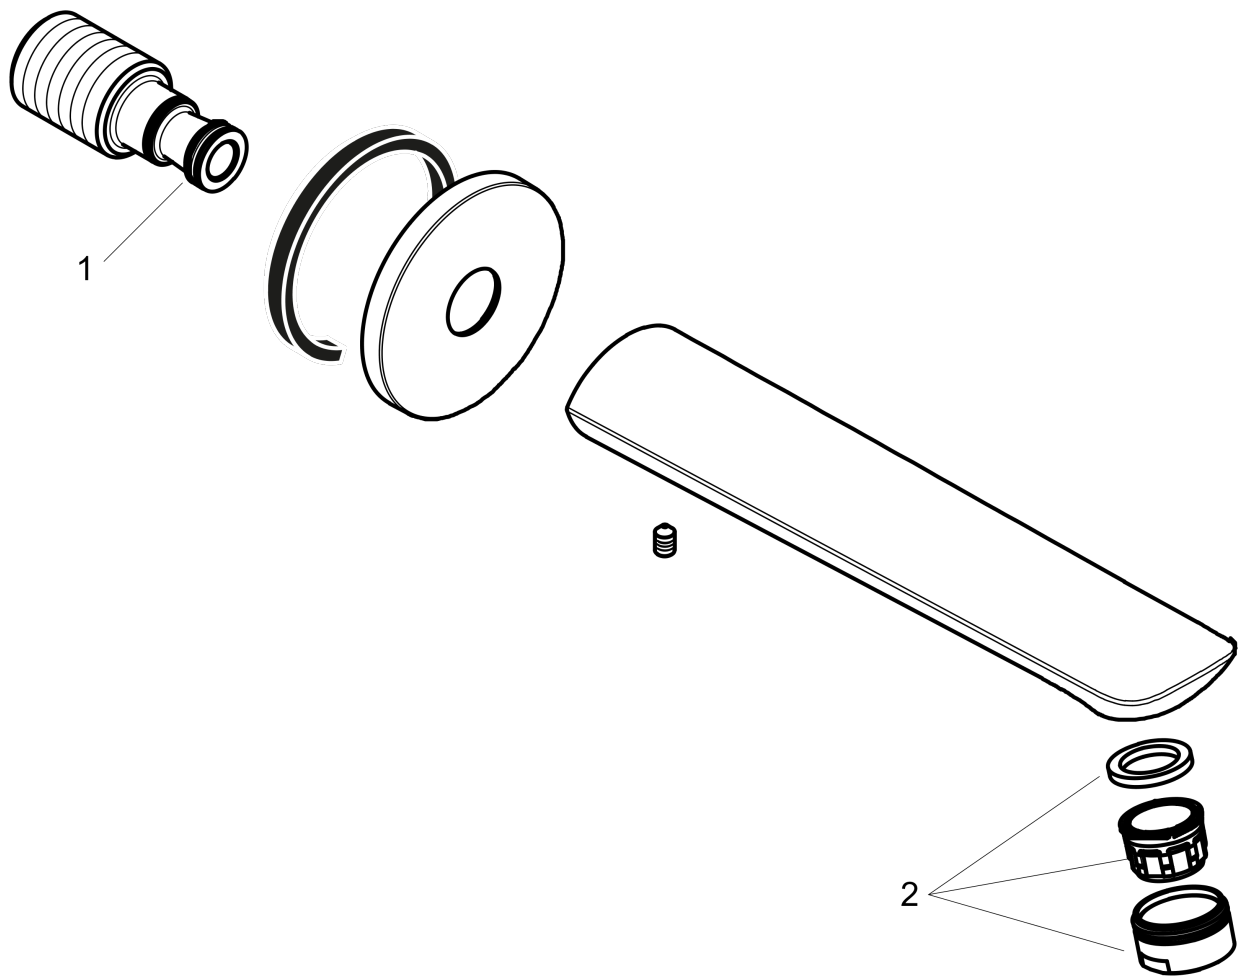

**Focus N
Tub Spout**

Finishes : **chrome** Part no. : **71320001**

Description

Features

- Solid brass
- Includes: 1/2" female and 3/4" male adaptor

Item details

List Price \$ 102.00

Compliance

Product image

Scale drawing

Focus N

Tub Spout

Finishes : **chrome** Part no. : **71320001**

Exploded drawing

Year of production: >06/18

Focus N

Tub Spout

Finishes : **chrome** Part no. : **71320001**

Spare parts list

Year of production: >**06/18**

Pos.	Description	Part no.	Price	PU
1	O-ring 13x2	98128000	-	1
2	aerator M24x1 (30 l/min)	96512000	-	1