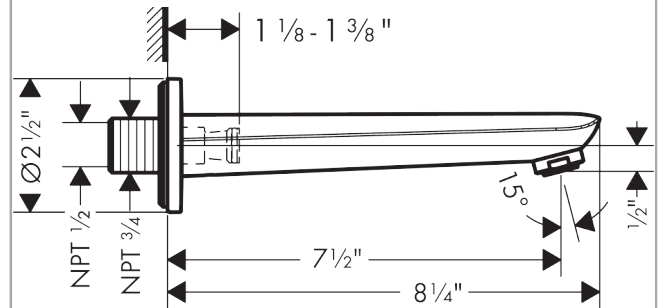

**Focus N
Tub Spout**

Finishes : **chrome** Part no. : **71320001**

Description

Features

- Solid brass
- Includes: 1/2" female and 3/4" male adaptor

Item details

List Price \$ 102.00

Compliance

Product image

Scale drawing

Focus N

Tub Spout

Finishes : **chrome** Part no. : **71320001**

Exploded drawing

Year of production: >06/18

Focus N

Tub Spout

Finishes : **chrome** Part no. : **71320001**

Spare parts list

Year of production: >**06/18**

Pos.	Description	Part no.	Price	PU
1	O-ring 13x2	98128000	-	1
2	aerator M24x1 (30 l/min)	96512000	-	1