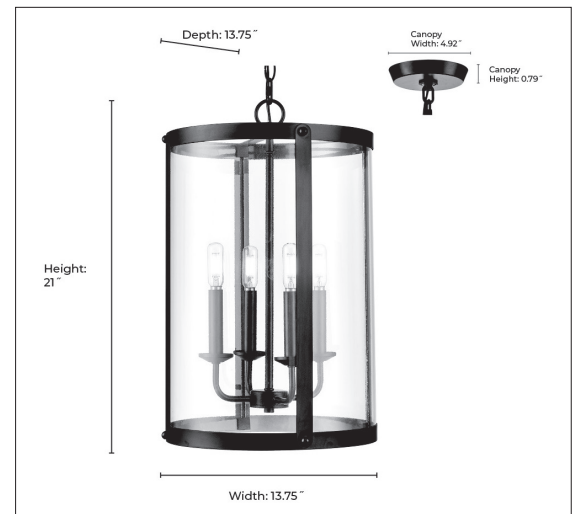

94201 MB

Millennium Lighting
105 Declaration Drive
McDonough, GA 30253
www.millenniumlighting.com