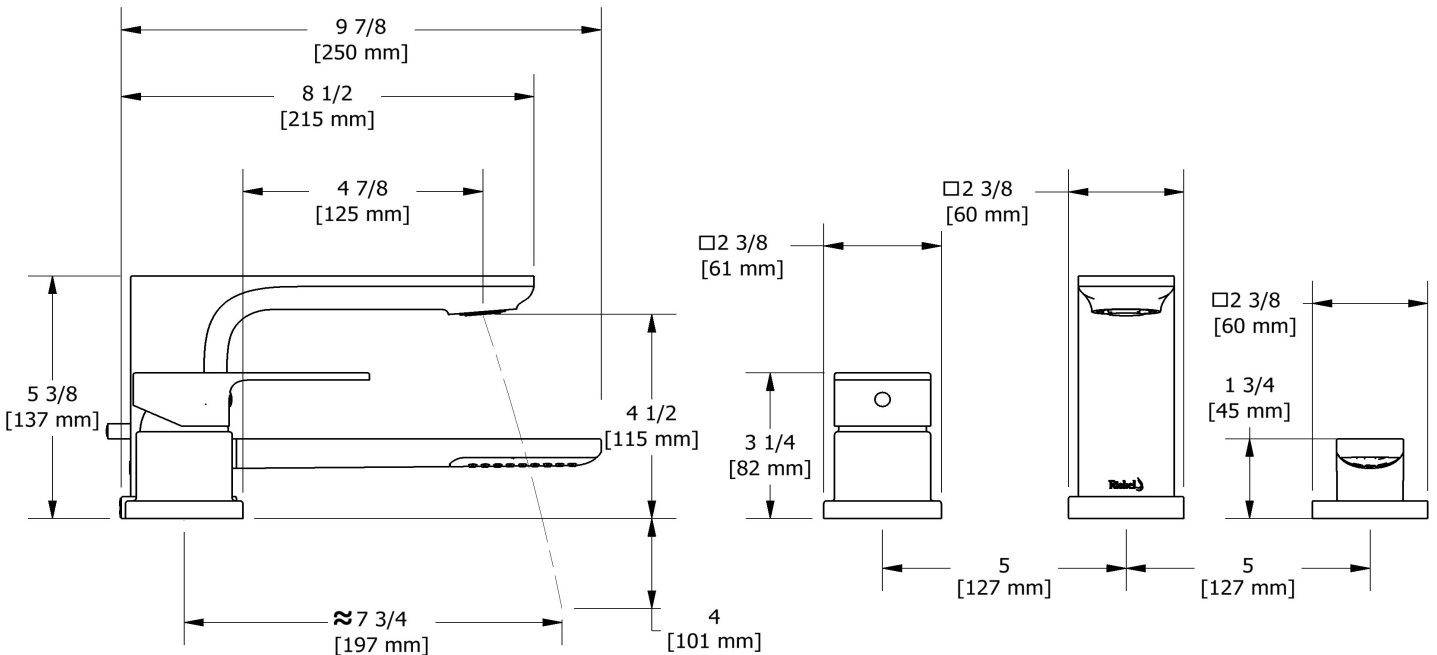

Sizes, models and finishes may differ from those presented.

Warranty

This **Riobel Inc.** product you have purchased carries a Limited Lifetime Warranty on the chrome, PVD finish, blacks and all working parts and is guaranteed from the initial purchase date against all manufacturing defects. All other finishes, including plastic components, are guaranteed for one year. All electric and/or electronic parts are covered by a 5-year limited warranty.

Customer Service

Ontario, West Canada : 888-287-5354 Quebec, Maritimes, United States : 866-473-8442