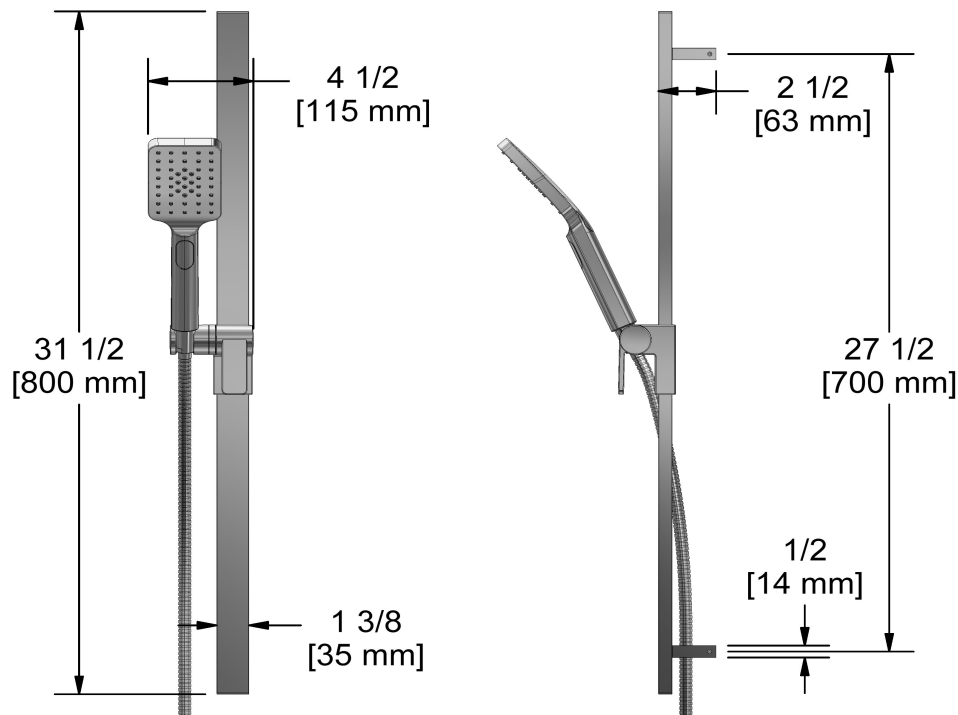

Specifications

Descriptions

- Scale-free
- 4365, 2-jet hand shower
- 150 cm (59") double interlock flexible hose, swivel and 2 check valves
- Rectangular slide bar
- Easy-Glide left cursor

Available colors

- C : Chrome

Available flows

- 7.6 L/min, 2.0 gpm (US) 60psi
- 5.69 L/min, 1.5 gpm (US) 60psi (**4845-15**)
- 6.6L/min, 1.75 gpm (US) 60psi (**4845-WS**) *

EPA certification applicable to the indicated model only

Certifications

- CSA B125.1
- ASME A112.18.1
- CMR248 Approval

Hand shower rail
4845

Sizes, models and finishes may differ from those presented.

Warranty

This Riobel Inc. product you have purchased carries a Limited Lifetime Warranty on the chrome, PVD finish, blacks and all working parts and is guaranteed from the initial purchase date against all manufacturing defects. All other finishes, including plastic components, are guaranteed for one year. All electric and/or electronic parts are covered by a 5-year limited warranty. The warranty offered on our products will be honored only if the installation is performed by a certified master plumber.