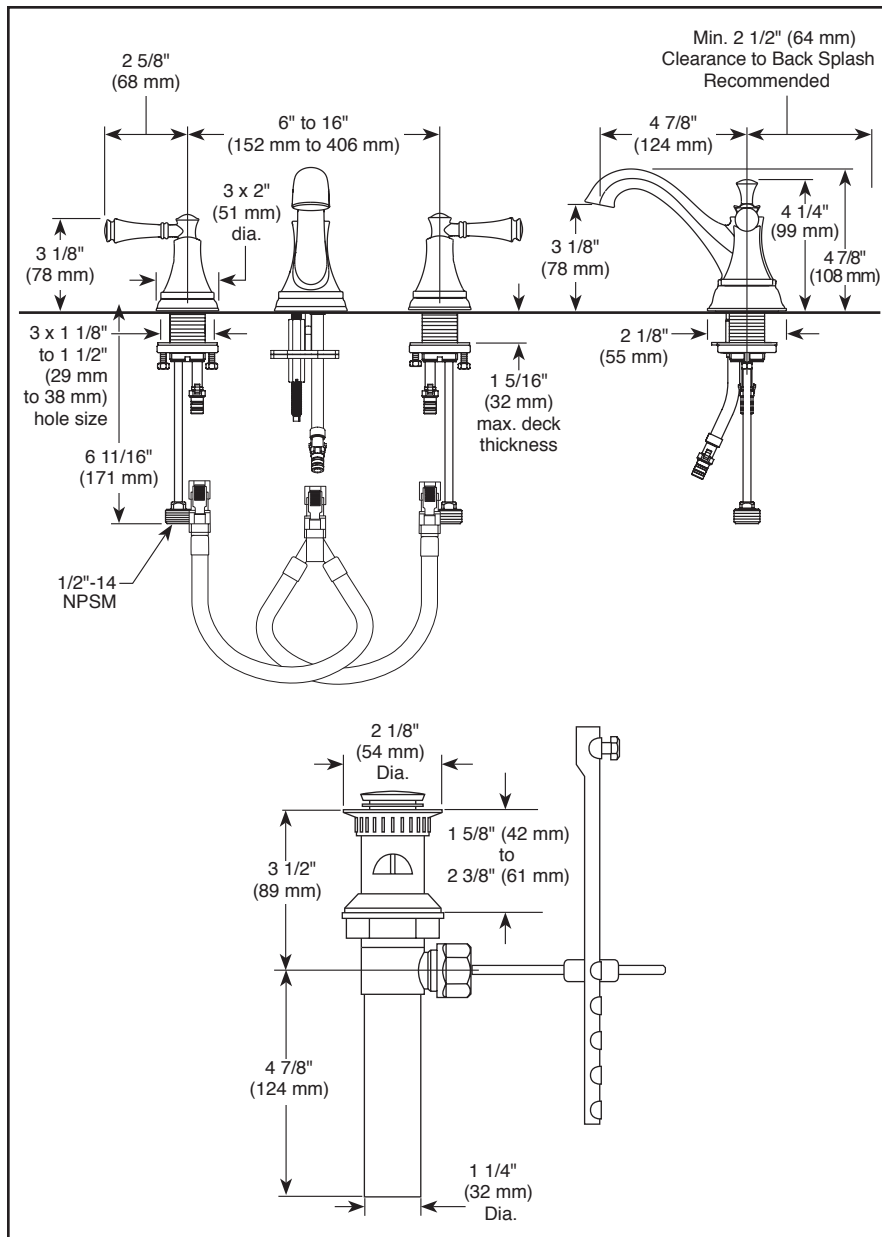

COMPLIES WITH:

- ASME A112.18.1 / CSA B125.1
- ASME A112.18.2 / CSA B125.2
- Indicates compliance to ICC/ANSI A117.1 - Valve control only
- EPA WaterSense®
- Verified compliant with 0.25% weighted average Pb content regulations.

Submitted Model No.: _____

Specific Features: _____