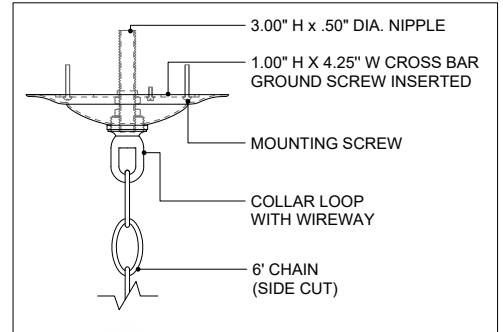

38.00" DIA. OF FRAME
 Ø6" DIA. OF CANOPY
 1.00" H X 4.25" W
 CROSS BAR

TOP VIEW

CANOPY DETAIL

FRONT VIEW

9000-0997

ALL WORK © 2022 CURREY & COMPANY