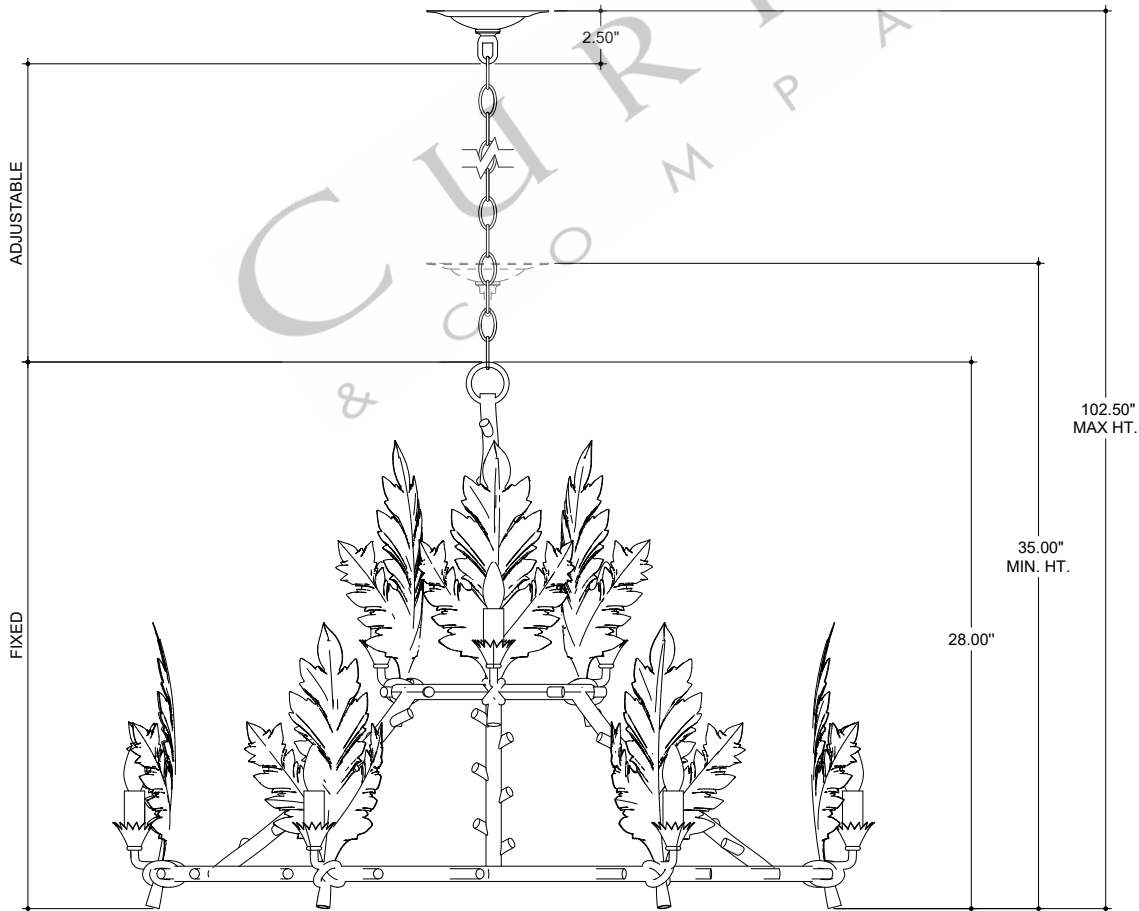

38.00" DIA. OF FRAME
 Ø6" DIA. OF CANOPY
 1.00" H X 4.25" W
 CROSS BAR

TOP VIEW

CANOPY DETAIL

FRONT VIEW

9000-0997

ALL WORK © 2022 CURREY & COMPANY