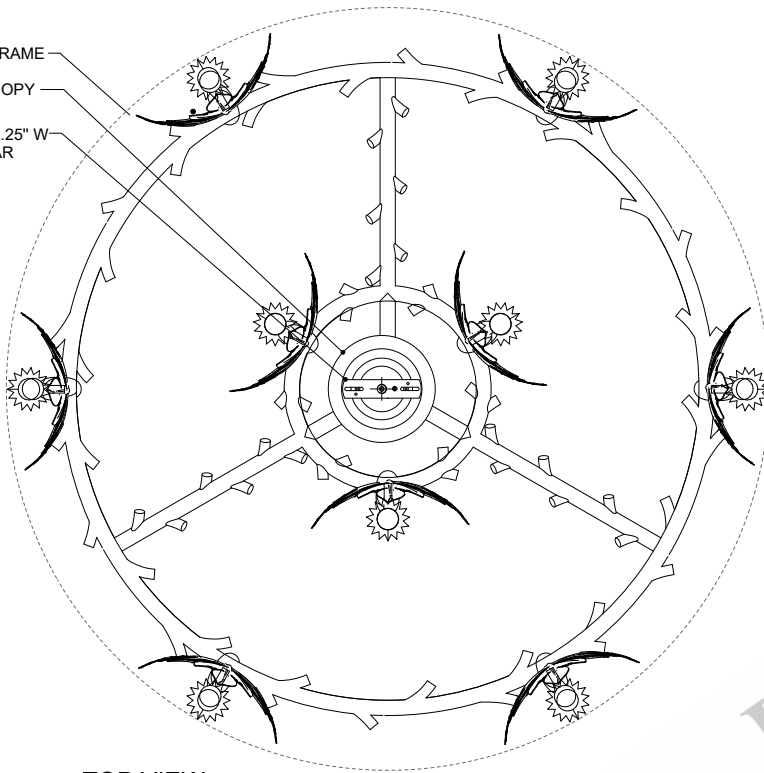

38.00" DIA. OF FRAME
 Ø6" DIA. OF CANOPY
 1.00" H X 4.25" W
 CROSS BAR

TOP VIEW

CANOPY DETAIL

FRONT VIEW

9000-0997

ALL WORK © 2022 CURREY & COMPANY