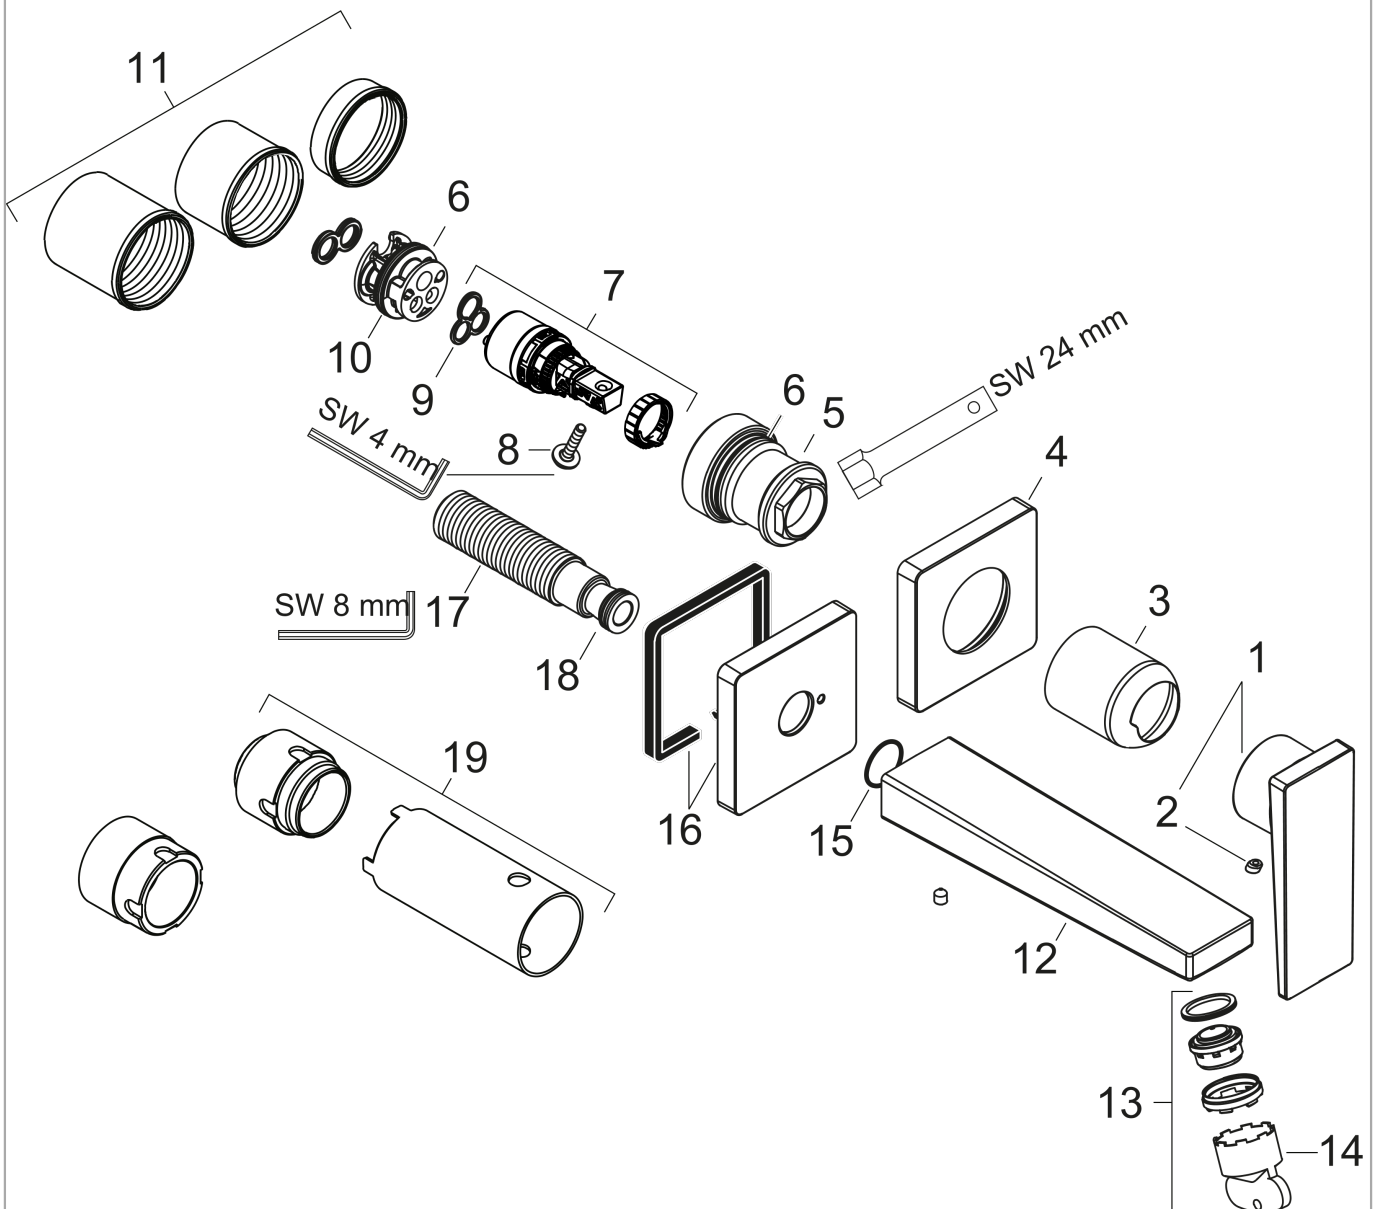

Metropol
Wall-Mounted Single-Handle Faucet Trim with Lever Handle, 1.2 GPM
 Finishes : **chrome** Part no. : **32526001**

Description

Features

- Aerated spray
- Flow: 1.2 GPM (4.5 L/Min)
- Ceramic cartridge

Item details

List Price \$ 397.00

Technology

Compliance

Product image

Scale drawing

Metropol
Wall-Mounted Single-Handle Faucet Trim with Lever Handle, 1.2 GPM
 Finishes : **chrome** Part no. : **32526001**

Exploded drawing

Year of production: >01/18

Metropol**Wall-Mounted Single-Handle Faucet Trim with Lever Handle, 1.2 GPM**Finishes : **chrome** Part no. : **32526001****Spare parts list**

Year of production: >01/18

| Pos. | Description | Part no. | Price | PU |
|-------------|----------------------------------|-----------------|--------------|-----------|
| 1 | handle | 93163000 | - | 1 |
| 2 | screw cover | 96338000 | - | 1 |
| 3 | sleeve | 93053000 | - | 1 |
| 4 | escutcheon for handle | 93161000 | - | 1 |
| 5 | nut | 93141000 | - | 1 |
| 6 | O-ring 26x2 | 98147000 | - | 1 |
| 7 | cartridge, assy | 95973001 | - | 1 |
| 8 | locking screw for handle | 95140000 | - | 1 |
| 9 | seal | 98865000 | - | 1 |
| 10 | adapter for cartridge | 95634000 | - | 1 |
| 11 | fixing set | 97971000 | - | 1 |
| 12 | spout 225 mm | 93166000 | - | 1 |
| 13 | aerator M24x1 (4,5 l/min) | 93202000 | - | 1 |
| 14 | service tool | 95661000 | - | 1 |
| 15 | O-ring 18x1,5 | 98231000 | - | 1 |
| 16 | escutcheon for spout | 93162000 | - | 1 |
| 17 | connecting thread G½ | 95626000 | - | 1 |
| 18 | O-ring 13x2 | 98128000 | - | 1 |
| 19 | extension set 25 mm for 13622180 | 31971000 | - | 1 |