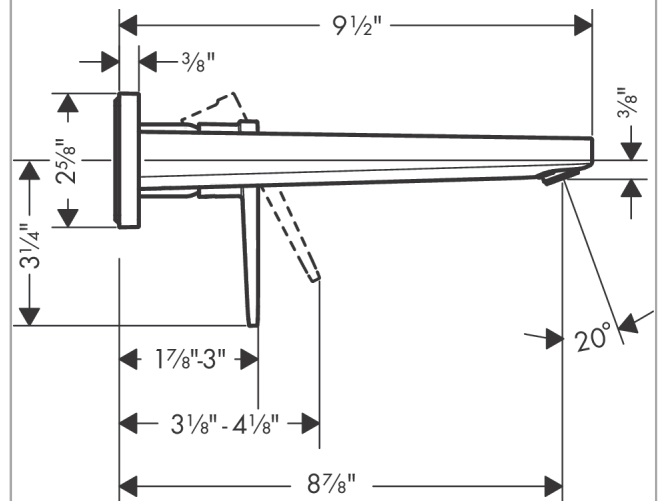

Metropol
Wall-Mounted Single-Handle Faucet Trim with Lever Handle, 1.2 GPM
 Finishes : **chrome** Part no. : **32526001**

Description

Features

- Aerated spray
- Flow: 1.2 GPM (4.5 L/Min)
- Ceramic cartridge

Item details

List Price \$ 397.00

Technology

Compliance

Product image

Scale drawing

Metropol
Wall-Mounted Single-Handle Faucet Trim with Lever Handle, 1.2 GPM
 Finishes : **chrome** Part no. : **32526001**

Exploded drawing

Year of production: >01/18

Metropol**Wall-Mounted Single-Handle Faucet Trim with Lever Handle, 1.2 GPM**Finishes : **chrome** Part no. : **32526001****Spare parts list**

Year of production: >01/18

| Pos. | Description | Part no. | Price | PU |
|-------------|----------------------------------|-----------------|--------------|-----------|
| 1 | handle | 93163000 | - | 1 |
| 2 | screw cover | 96338000 | - | 1 |
| 3 | sleeve | 93053000 | - | 1 |
| 4 | escutcheon for handle | 93161000 | - | 1 |
| 5 | nut | 93141000 | - | 1 |
| 6 | O-ring 26x2 | 98147000 | - | 1 |
| 7 | cartridge, assy | 95973001 | - | 1 |
| 8 | locking screw for handle | 95140000 | - | 1 |
| 9 | seal | 98865000 | - | 1 |
| 10 | adapter for cartridge | 95634000 | - | 1 |
| 11 | fixing set | 97971000 | - | 1 |
| 12 | spout 225 mm | 93166000 | - | 1 |
| 13 | aerator M24x1 (4,5 l/min) | 93202000 | - | 1 |
| 14 | service tool | 95661000 | - | 1 |
| 15 | O-ring 18x1,5 | 98231000 | - | 1 |
| 16 | escutcheon for spout | 93162000 | - | 1 |
| 17 | connecting thread G½ | 95626000 | - | 1 |
| 18 | O-ring 13x2 | 98128000 | - | 1 |
| 19 | extension set 25 mm for 13622180 | 31971000 | - | 1 |