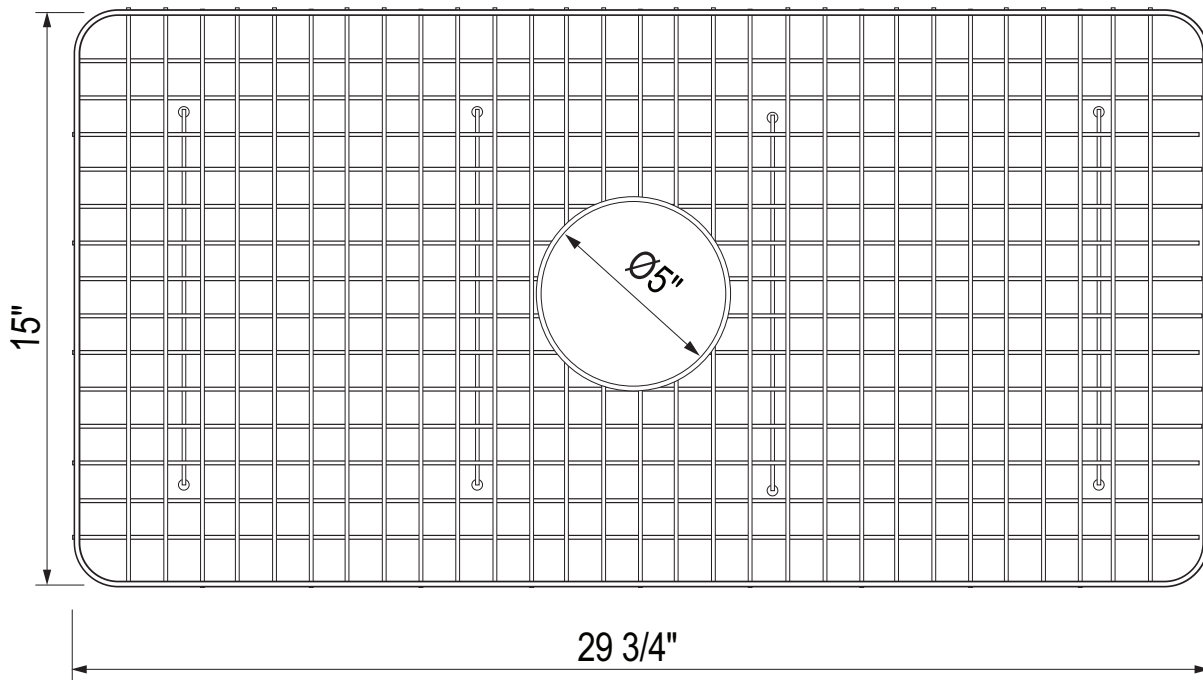

For warranty or additional information, contact:

U.S.A.
houseofrohl.com/support
1-800-777-9762

QUEBEC / MARITIMES / WESTERN CANADA
QUÉBEC / MARITIMES / OUEST CANADIEN
QUEBEC / MARITIMOS / CANADA OCCIDENTAL
houseofrohl.ca/support
1-866-473-8442

ONTARIO
houseofrohl.ca/support
1-800-287-5354