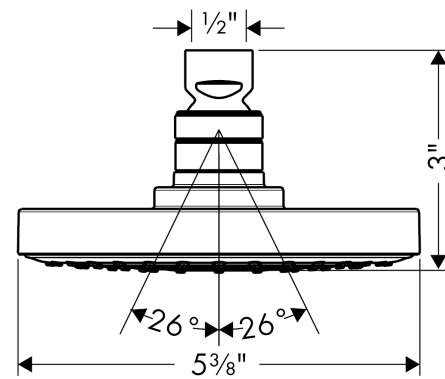

Raindance S
Showerhead 150 1-Jet, 2.0 GPM
 Finishes : **chrome** Part no. : **04342000**

Description

Features

- 90 no-clog spray channels
- Spray modes: RainAir
- Flow: 2.0 GPM (7.6 L/Min)
- Gray spray disc

Item details

List Price \$ 186.00

Technology

Compliance

Product image

Scale drawing

Raindance S
Showerhead 150 1-Jet, 2.0 GPM
Finishes : **chrome** Part no. : **04342000**

Exploded drawing

Year of production: >06/10

Raindance S
Showerhead 150 1-Jet, 2.0 GPM
 Finishes : **chrome** Part no. : **04342000**

Spare parts list

Year of production: >06/10

Pos.	Description	Part no.	Price	PU
1	filter packing	88649000	-	1