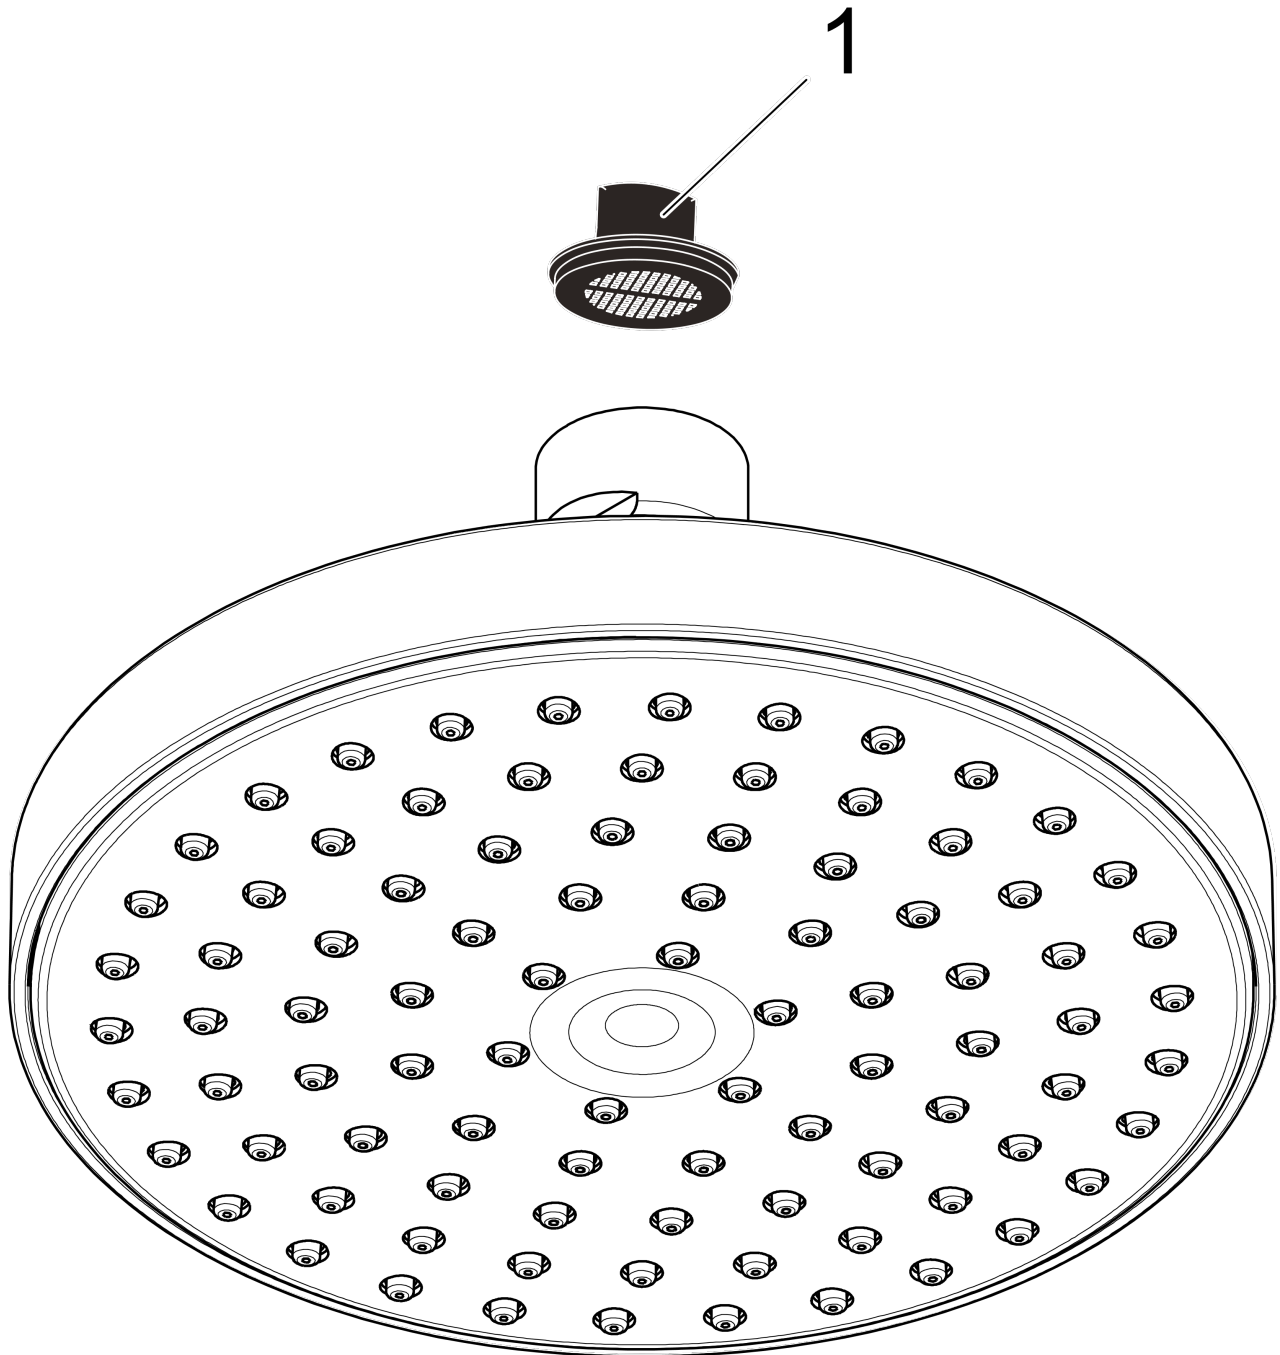

Raindance S
Showerhead 150 1-Jet, 2.0 GPM
 Finishes : **chrome** Part no. : **04342000**

Description

Features

- 90 no-clog spray channels
- Spray modes: RainAir
- Flow: 2.0 GPM (7.6 L/Min)
- Gray spray disc

Item details

List Price \$ 186.00

Technology

Compliance

Product image

Scale drawing

Raindance S
Showerhead 150 1-Jet, 2.0 GPM
Finishes : **chrome** Part no. : **04342000**

Exploded drawing

Year of production: >06/10

Raindance S
Showerhead 150 1-Jet, 2.0 GPM
 Finishes : **chrome** Part no. : **04342000**

Spare parts list

Year of production: >06/10

Pos.	Description	Part no.	Price	PU
1	filter packing	88649000	-	1