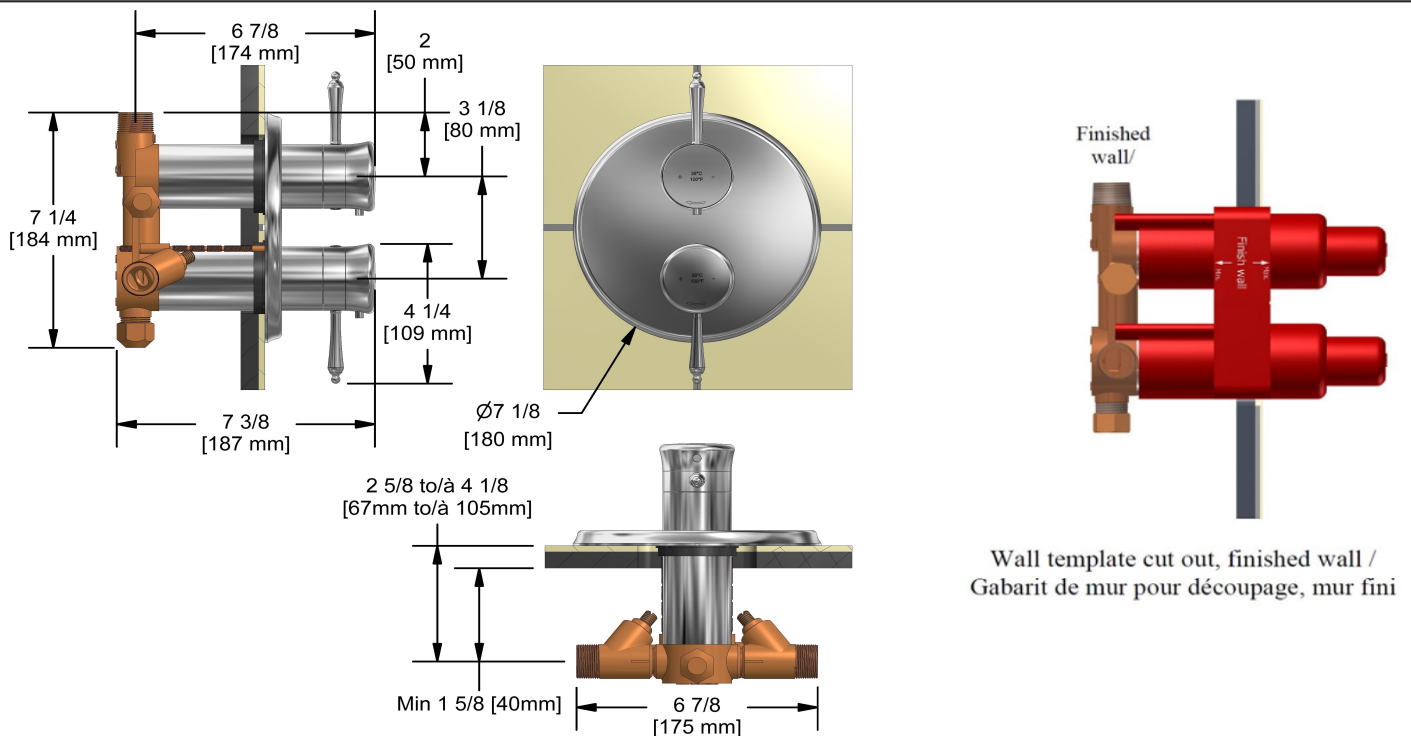

Certifications

- CSA B125.1
- ASME A112.18.1
- ASSE 1016
- CMR248 Approval
- ADA

Sizes, models and finishes may differ from those presented.

Warranty

This **Riobel Inc.** product you have purchased carries a Limited Lifetime Warranty on the chrome, PVD finish, blacks and all working parts and is guaranteed from the initial purchase date against all manufacturing defects. All other finishes, including plastic components, are guaranteed for one year. All electric and/or electronic parts are covered by a 5-year limited warranty.

Customer Service

Ontario, West Canada : 888-287-5354 Quebec, Maritimes, United States : 866-473-8442