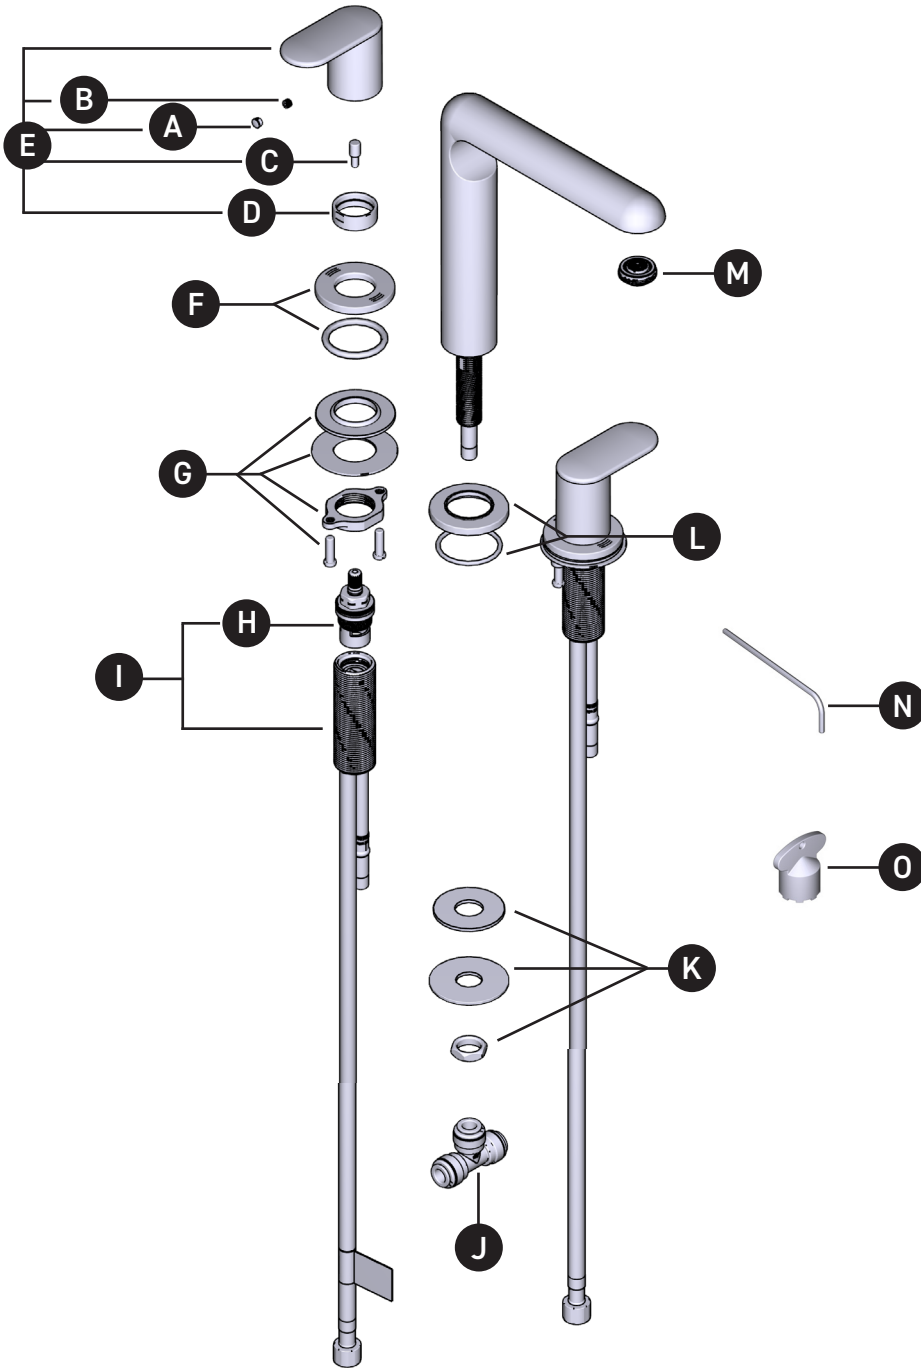

ORDER BY PART NUMBER

# Illustrated Parts

### 8" Lavatory Faucet

ID	Kit Number	Finish
*A	S003-030	See below
B	152-043	N/A
C	390-212	N/A
*D	S305-049	See below
*E	1138 / 1138LN / 1138KN	See below
*F	S2-613	See below
G	S7-460	N/A
H	S401-079 (Hot) S401-080 (Cold)	N/A
I	S0-520-B (Cold) S0-520-R (Hot)	N/A
J	S7-328	N/A
K	S7-435	N/A
L	2624	N/A
M	S6-639-15 (1.5gpm / 5.7L/min)	N/A
	S6-639-12 (1.2gpm / 4.6L/min)	N/A
	S6-639-10 (1.0gpm / 3.8L/min)	N/A
	S6-639-05 (0.5gpm / 1.9L/min)	N/A
N	S505-025 (2.5mm)	N/A
O	S500-033	N/A