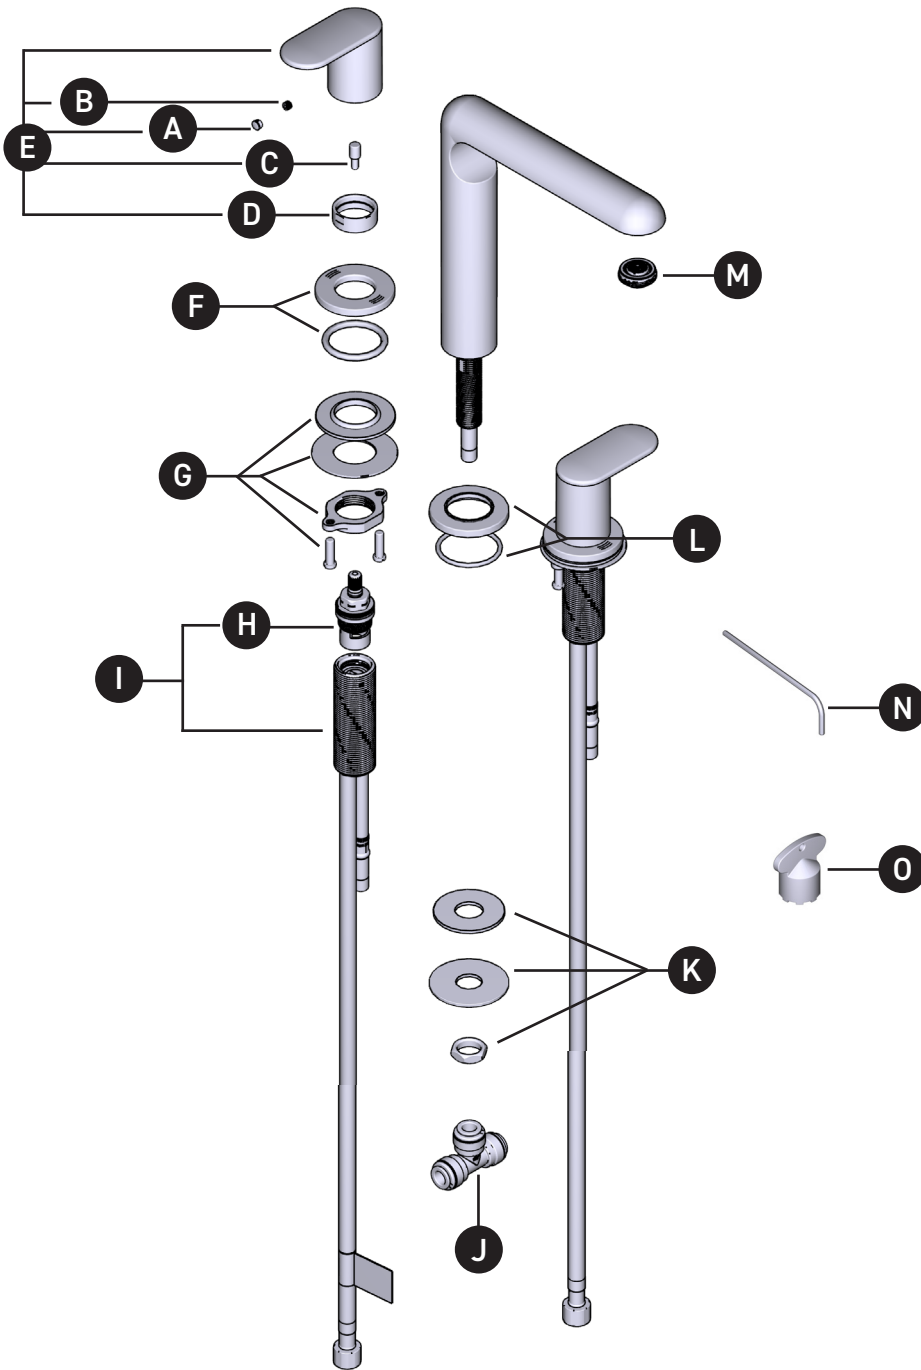

VEUILLEZ EFFECTUER VOTRE COMMANDE PAR N° DE PIÈCE

N° d'id.	N° de trousse	Finis
*A	S003-030	Voir ci-dessous
B	152-043	N/A
C	390-212	N/A
*D	S305-049	Voir ci-dessous
*E	1138 / 1138LN / 1138KN	Voir ci-dessous
*F	S2-613	Voir ci-dessous
G	S7-460	N/A
H	S401-079 (Chaud)	N/A
	S401-080 (Froid)	N/A
I	S0-520-B (Chaud)	N/A
	S0-520-R (Froid)	N/A
J	S7-328	N/A
K	S7-435	N/A
L	2624	N/A
M	S6-639-15 (1.5gpm / 5.7L/min)	N/A
	S6-639-12 (1.2gpm / 4.6L/min)	N/A
	S6-639-10 (1.0gpm / 3.8L/min)	N/A
	S6-639-05 (0.5gpm / 1.9L/min)	N/A
N	S505-025 (2.5mm)	N/A
O	S500-033	N/A

*Finis déterminé en fonction du suffixe

Finis	Description
C	Chrome
CBK	Chrome/noir
BK	Noir
BKC	Noir/chrome
BKBC	Noir/chrome brossé (PVS)
BKBG	Noir/or brossé (PVS)
BC	Chrome brossé (PVS)
BCBK	Chrome brossé (PVS)/noir
BG	Or brossé (PVS)
BGBK	Or brossé (PVS)/noir

U.S.A.
HOUSEOFROHL.COM
1-800-777-9762

QUEBEC / MARITIMES / WESTERN CANADA
QUÉBEC / MARITIMES / OUEST CANADIEN
QUEBEC / MARITIMOS / CANADA OCCIDENTAL
HOUSEOFROHL.CA
1-866-473-8442

ONTARIO
HOUSEOFROHL.CA
1-888-287-5354

A DISTINCTIVE MEMBER OF THE HOUSE OF ROHL
UN MEMBRE DISTINCTIF DE HOUSE OF ROHL
MIEMBRO DISTINTIVO DE LA FAMILIA HOUSE OF ROHL