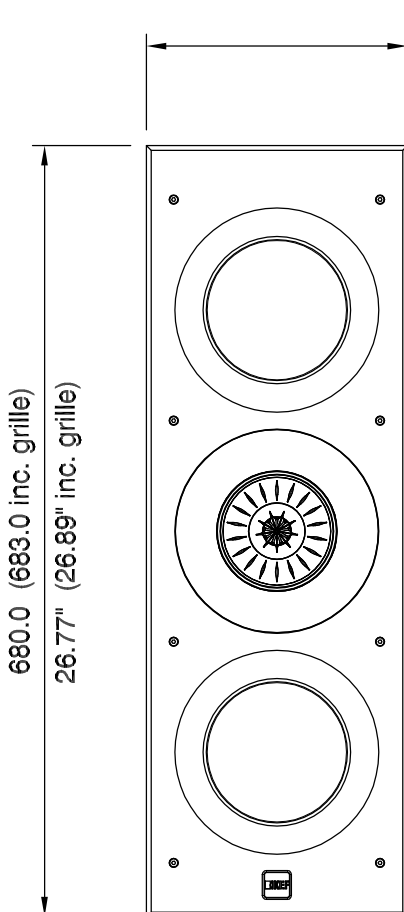

Ci3160REF-THX

Reference SERIES | Product Drawing

OBSESSED WITH HIGH RESOLUTION

230.0 (246.0 inc. grille)
9.05" (9.68" inc. grille)