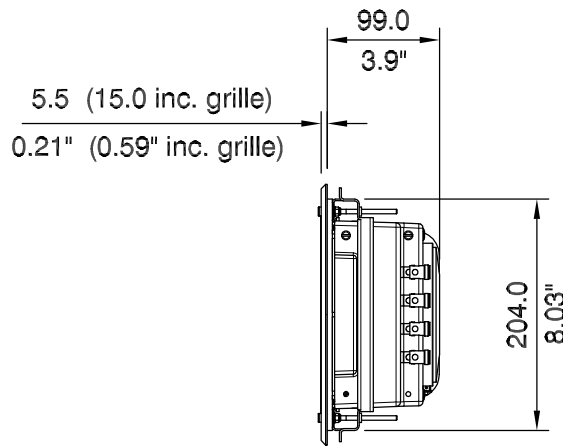

Ci3160REF-THX

Reference SERIES | Product Drawing

OBSESSED WITH HIGH RESOLUTION

230.0 (246.0 inc. grille)
9.05" (9.68" inc. grille)