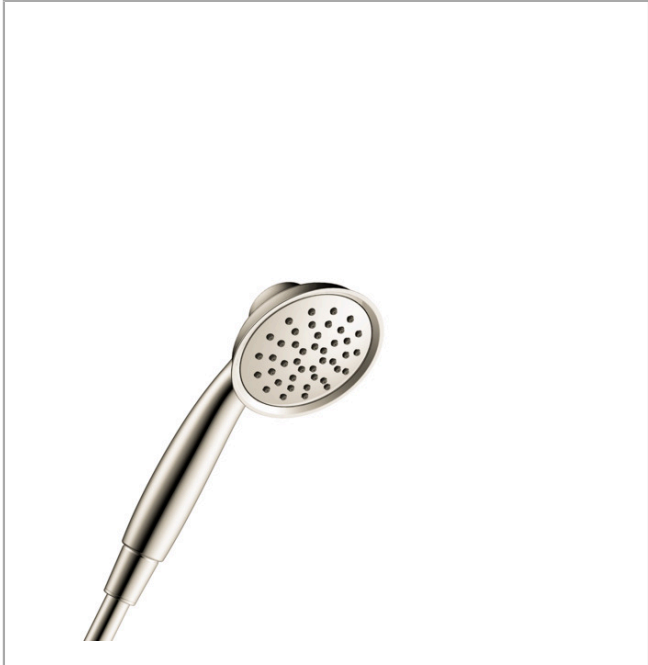

Joleena
Handshower 95 1-Jet, 1.5 GPM
 Finishes : **polished nickel** Part no. : **04783830**

Description

Features

- 42 no-clog spray channels
- Spray modes: Full
- Flow: 1.5 GPM (5.7 L/Min)
- Fully-finished matching spray face

Item details

List Price \$ 133.00

Technology

Compliance

Product image

Scale drawing