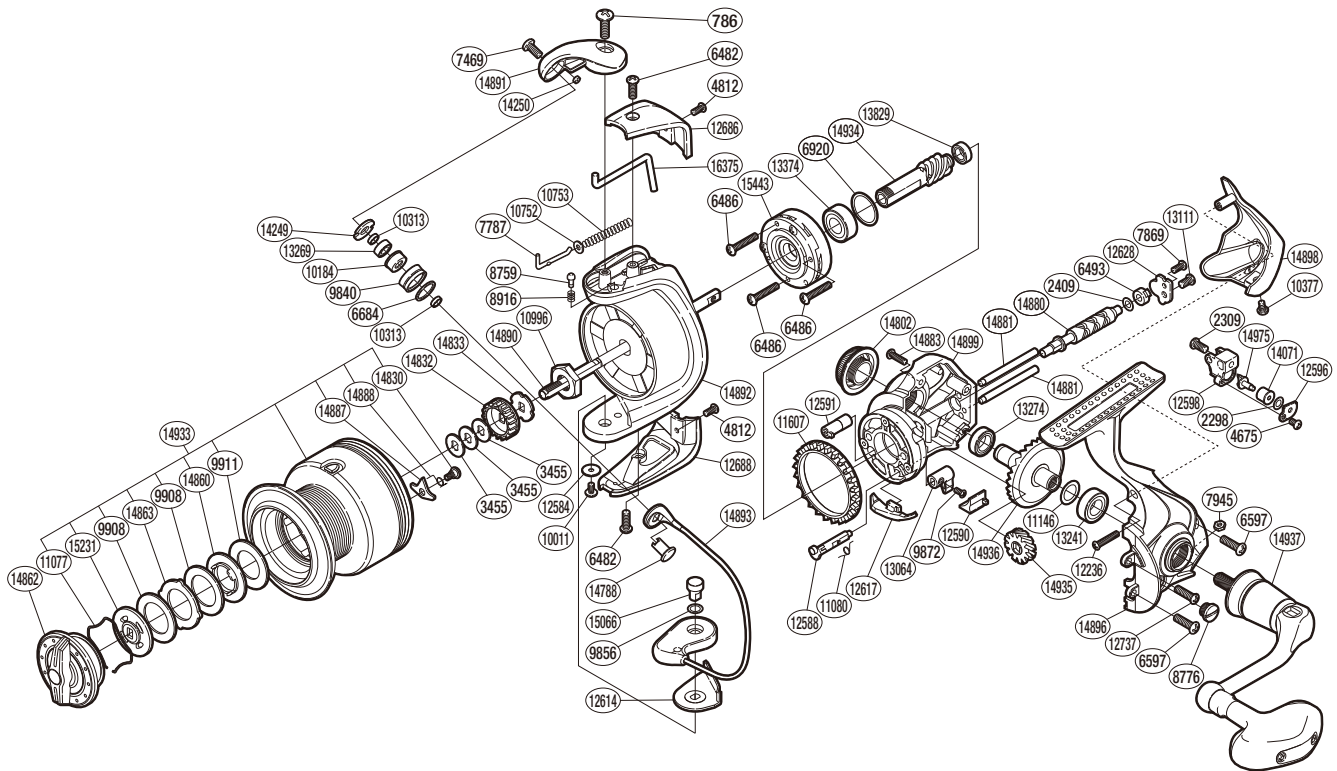

SHIMANO

STRADIC  A-RB

ST-4000FJ

Please note that the number of adjusting washers may not be the same as shown in the exploded views.
 (51SE454010U) (Adjustment will vary with each individual product.)

Part No.	Description	Part No.	Description	Part No.	Description
RD 0786	Screw	RD10753	Bail Spring	RD14802	Handle Screw Cap
RD 2298	Spacer	RD10996	Rotor Nut	RD14830	Screw
RD 2309	Screw	RD11077	Drag Washers Retainer	RD14832	Spool Support A
RD 2409	Spacer	RD11080	Anti-Reverse Cam Spring	RD14833	Spool Support B
RD 3455	Spool Washer	RD11146	Washer	RD14860	Key Washer
RD 4675	Screw	RD11607	Friction Ring	RD14862	Drag Knob
RD 4812	Screw	RD12236	Screw	RD14863	Eared Washer
RD 6482	Screw	RD12584	Washer	RD14880	Worm Shaft
RD 6486	Screw	RD12588	Anti-Reverse Cam	RD14881	Oscillating Guide
RD 6493	Worm Bushing (rear)	RD12590	Anti-Reverse Lever Cover	RD14883	Screw
RD 6597	Screw	RD12591	Worm Bushing (front)	RD14887	Drag Click
RD 6684	Line Roller Spacer	RD12596	Oscillating Pawl Cover	RD14888	Click Spring
RD 6920	Spacer	RD12598	Oscillating Slider	RD14890	Main Shaft
RD 7469	Screw	RD12614	Bail Hold Support Spacer	RD14891	Bail Arm
RD 7787	Bail Spring Guide A	RD12617	Bail Trip Strike	RD14892	Rotor
RD 7869	Screw	RD12628	Worm Shaft Retainer	RD14893	Bail Assembly
RD 7945	Nut	RD12686	Bail Spring Cover	RD14896	Side Cover
RD 8759	Click Pin	RD12688	Bail Hold Support Guard	RD14898	Rear Protector
RD 8776	Oil Cap	RD12737	Screw	RD14899	Body
RD 8916	Click Spring	RD13064	Anti-Reverse Lever	RD14933	Spool Assembly
RD 9840	Line Roller	RD13111	Screw	RD14934	Pinion Gear
RD 9856	Washer	RD13241	Ball Bearing	RD14935	Idle Gear
RD 9872	Screw	RD13269	Ball Bearing	RD14936	Drive Gear
RD 9908	Drag Washer	RD13274	Ball Bearing	RD14937	Handle Assembly
RD 9911	Drag Washer	RD13374	Ball Bearing	RD14975	Oscillating Pawl
RD10011	Screw	RD13829	Ball Bearing	RD15066	Bail Hold Support Shaft
RD10184	Line Roller Bushing	RD14071	Oscillating Slider Bushing	RD15231	Key Washer
RD10313	Bearing Spacer	RD14249	Line Roller Plate	RD15443	Roller Clutch Assembly
RD10377	Screw	RD14250	Line Roller Oil Cap	RD16375	Bail Trip Lever
RD10752	Bail Spring Guide A Support	RD14788	Line Roller Support		