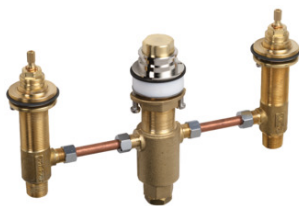

**Rough, 3-Hole Roman Tub Set**  
 Finishes : n.a. Part no. : 06607000

**Description**

**Features**

- 1/2" NPT
- 90° ceramic valves

**Item details**

List Price \$ 266.00

**Compliance**

**Product image**

**Scale drawing**

**Rough, 3-Hole Roman Tub Set**  
 Finishes : n.a. Part no. : 06607000

Exploded drawing

Year of production: >02/02

**Rough, 3-Hole Roman Tub Set**  
 Finishes : n.a. Part no. : **06607000**

**Spare parts list**

Year of production: >02/02

Pos.	Description	Part no.	Price	PU
1	shut off unit right closing	94009000	-	1
2	shut off unit left closing	94008000	-	1
3	valve	88503000	-	1
4	fixing set for shut off unit	96078000	-	1
5	fixing set for 4 hole bath mixer spout	96080000	-	1
6	squeezing connection	88513000	-	1