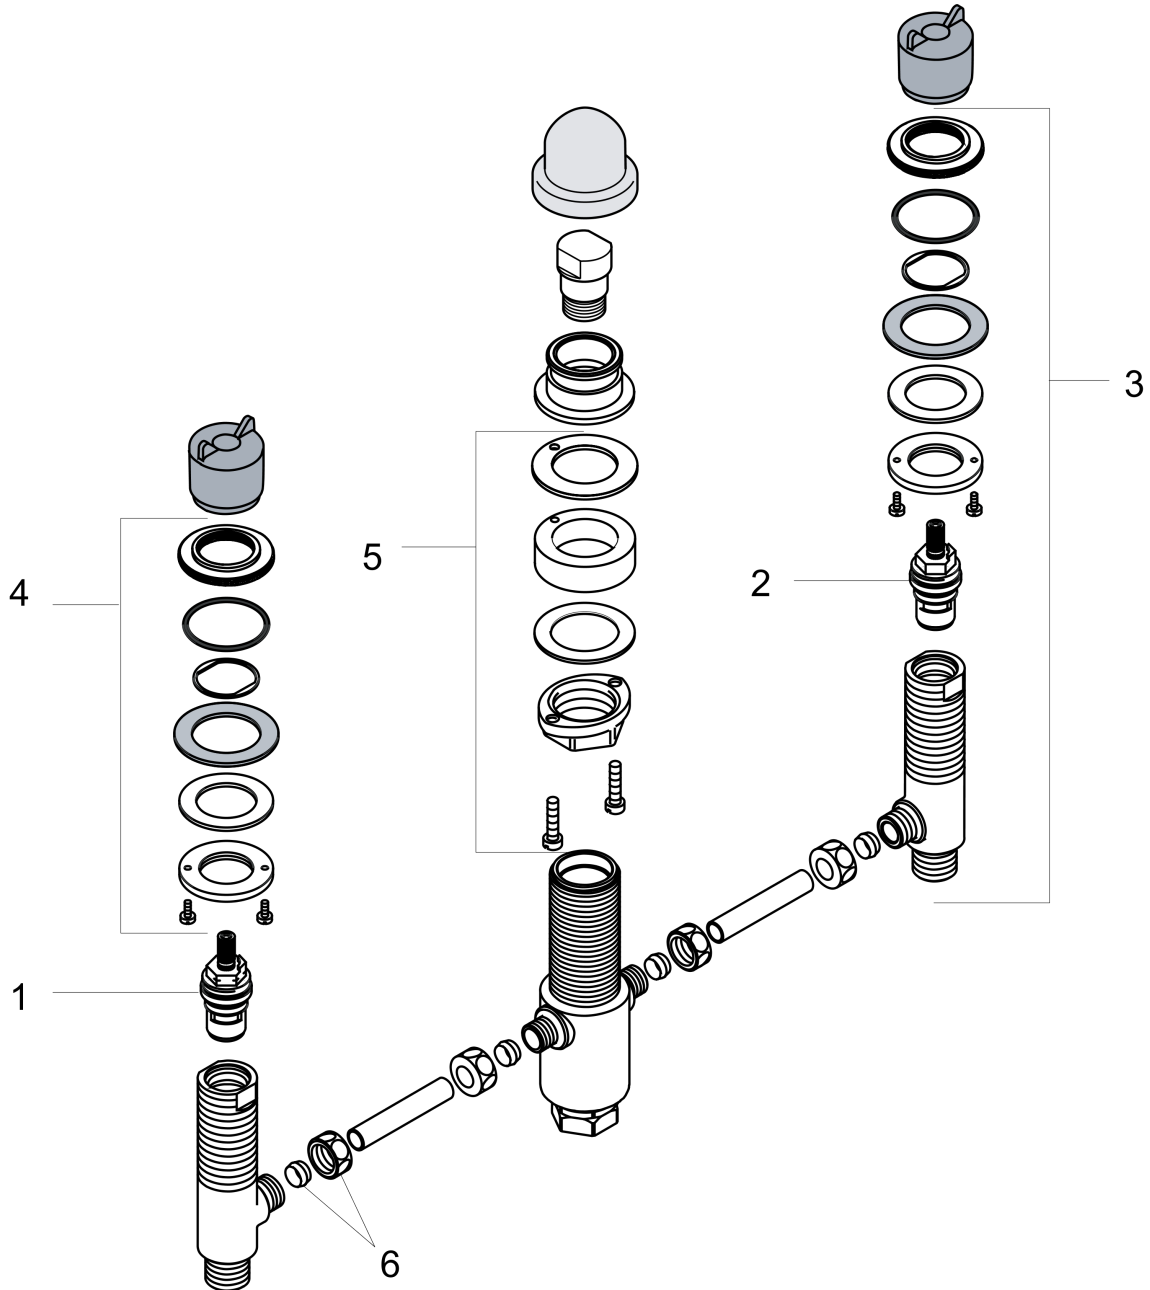

**Rough, 3-Hole Roman Tub Set**  
 Finishes : n.a. Part no. : 06607000

**Description**

**Features**

- 1/2" NPT
- 90° ceramic valves

**Item details**

List Price \$ 266.00

**Compliance**

**Product image**

**Scale drawing**

**Rough, 3-Hole Roman Tub Set**  
 Finishes : n.a. Part no. : 06607000

Exploded drawing

Year of production: >02/02

**Rough, 3-Hole Roman Tub Set**  
 Finishes : n.a. Part no. : **06607000**

**Spare parts list**

Year of production: >02/02

Pos.	Description	Part no.	Price	PU
1	shut off unit right closing	94009000	-	1
2	shut off unit left closing	94008000	-	1
3	valve	88503000	-	1
4	fixing set for shut off unit	96078000	-	1
5	fixing set for 4 hole bath mixer spout	96080000	-	1
6	squeezing connection	88513000	-	1