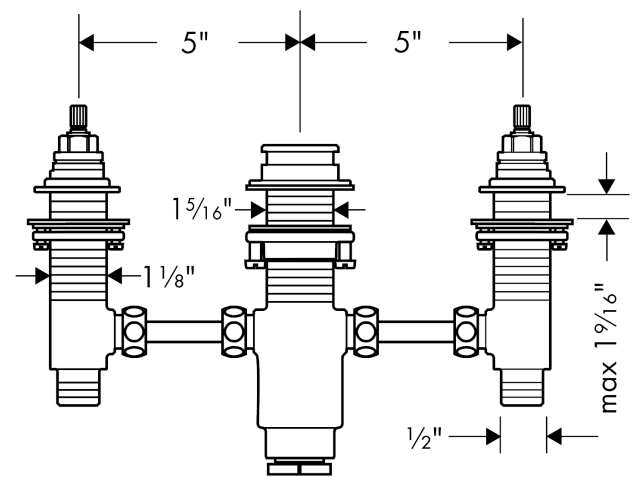

**Rough, 3-Hole Roman Tub Set**  
 Finishes : n.a. Part no. : 06607000

**Description**

**Features**

- 1/2" NPT
- 90° ceramic valves

**Item details**

List Price \$ 266.00

**Compliance**

**Product image**

**Scale drawing**

**Rough, 3-Hole Roman Tub Set**  
 Finishes : n.a. Part no. : 06607000

Exploded drawing

Year of production: >02/02

**Rough, 3-Hole Roman Tub Set**  
 Finishes : n.a. Part no. : **06607000**

**Spare parts list**

Year of production: >02/02

Pos.	Description	Part no.	Price	PU
1	shut off unit right closing	94009000	-	1
2	shut off unit left closing	94008000	-	1
3	valve	88503000	-	1
4	fixing set for shut off unit	96078000	-	1
5	fixing set for 4 hole bath mixer spout	96080000	-	1
6	squeezing connection	88513000	-	1