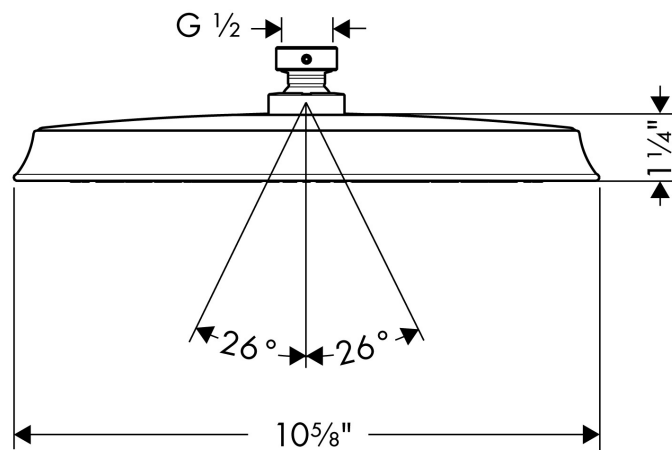

Brand hansgrohe
Art. Name **Raindance Classic** Showerhead 240 1-Jet PowderRain, 1.75 GPM
Art. Nr. 26920671
Surface matte black
Pos. 1

Product Picture

Drawing

Technology

Features

- Spray modes: PowderRain
- 180 no-clog spray channels
- Flow: 1.75 GPM (6.6 L/Min)
- Fully-finished matching spray face
- Spray face removable for cleaning