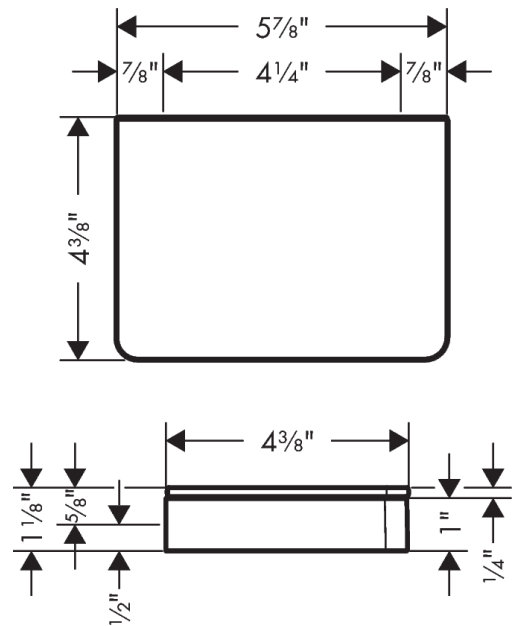

### Shelf 6"

Finishes : **brushed nickel**    Part no. : **42840820**

#### Description

##### Features

- Glass, Metal
- Wall-mounted
- Adaptor set #42870000 must be used when installing on a rail
- Mounting possible with toilet paper roll holder #42836000 (adaptor #42870000 necessary)
- Suitable for installation inside shower compartment

#### Scale drawing