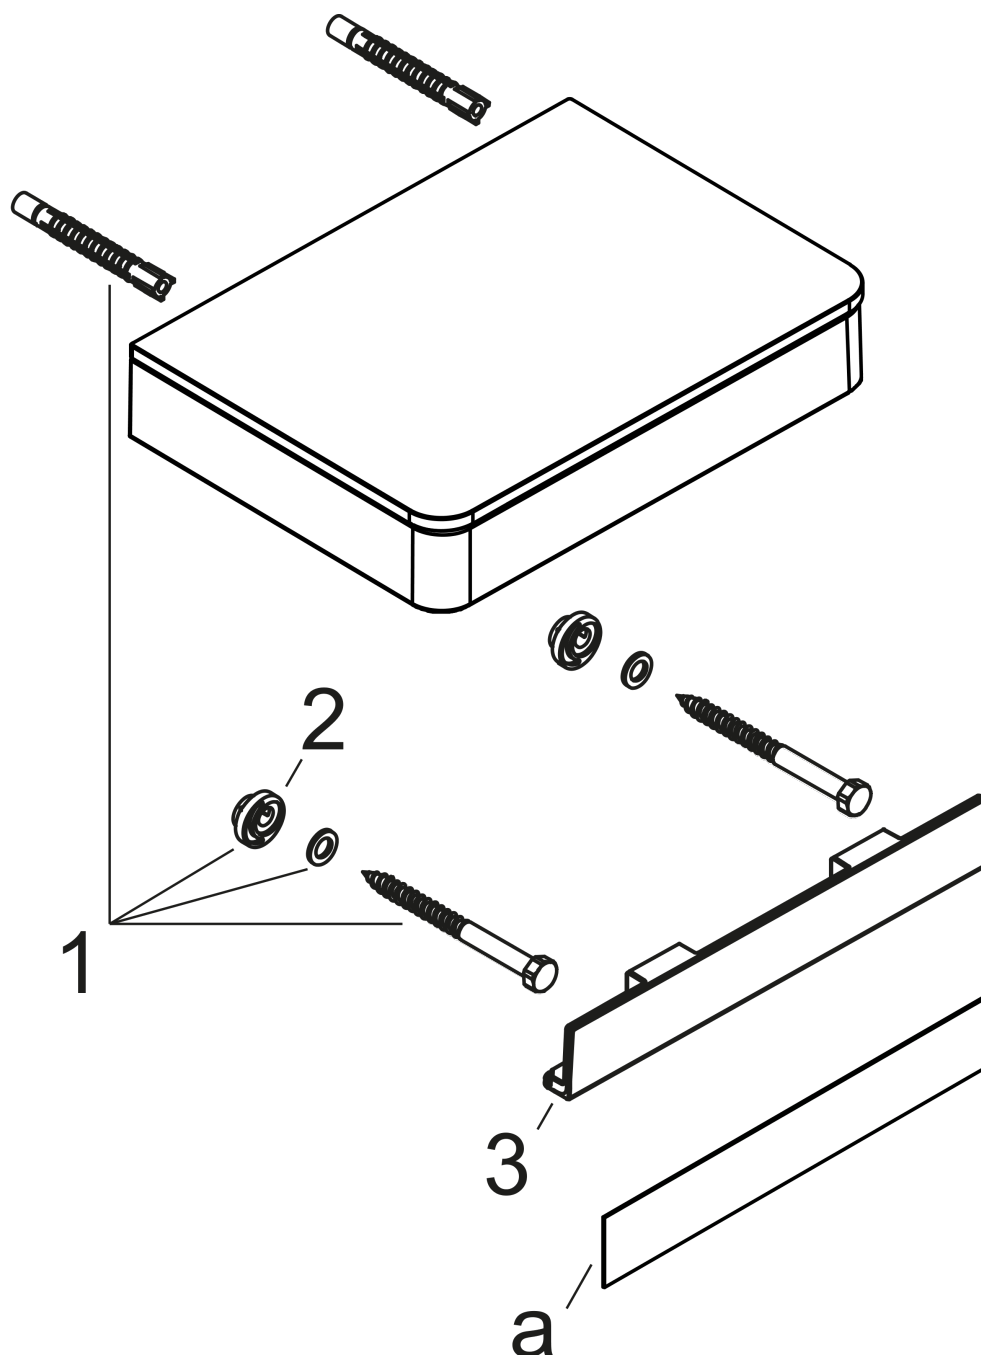

AXOR Universal Accessories

Shelf 6"

Finishes : brushed nickel Part no. : 42840820

Exploded drawing

Year of production: >06/17

AXOR Universal Accessories

Shelf 6"

Finishes : **brushed nickel**   Part no. : **42840820**

Spare parts list

Year of production: >06/17

Pos.	Description	Part no.	PC	PU
1	mounting set	92841000	0	1
2	excentric socket	97604000	0	1
3	cover	92427820	0	1