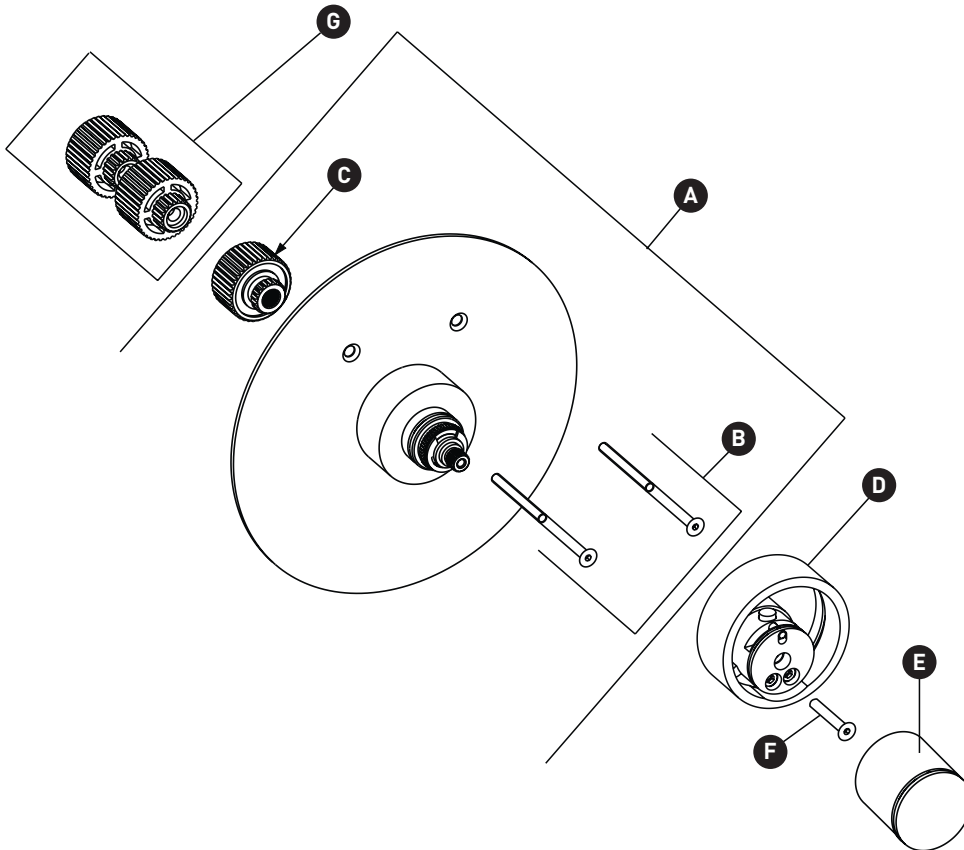

ORDER BY PART NUMBER

ILLUSTRATED PARTS

EC13W1

Eclissi™ 3/4" Thermostatic Trim Without Volume Control

ID	Kit Number	Finish
A*	800620RHL00	See below
B*	16 003324	See below
C	R7916	N/A
D*	16 003292	See below
E*	1600315	See below
F	16003434	N/A
G	C7913SET	N/A