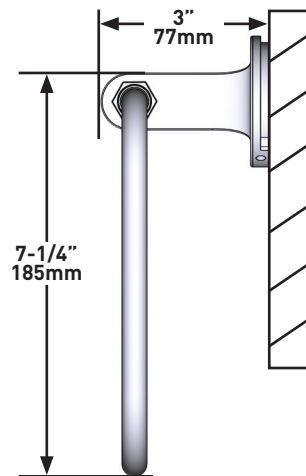

SPECIFICATIONS

Modelle™

Modelle™ Towel Ring

MODELS: MD25WTR

For warranty or additional information, contact:

U.S.A.
houseofrohl.com/support
 1-800-777-9762

QUEBEC / MARITIMES / WESTERN CANADA
houseofrohl.ca/support
 1-866-473-8442