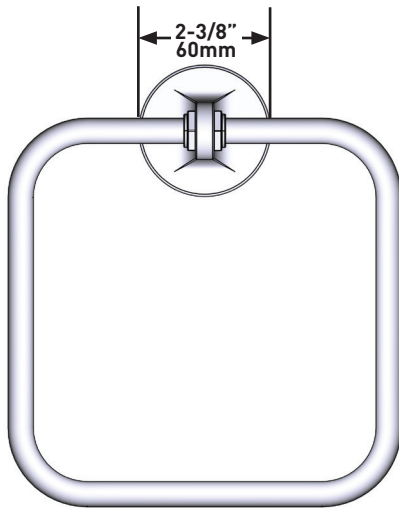

SPECIFICATIONS

Modelle™

Modelle™ Towel Ring

MODELS: MD25WTR

For warranty or additional information, contact:

U.S.A.
houseofrohl.com/support
 1-800-777-9762

QUEBEC / MARITIMES / WESTERN CANADA
houseofrohl.ca/support
 1-866-473-8442