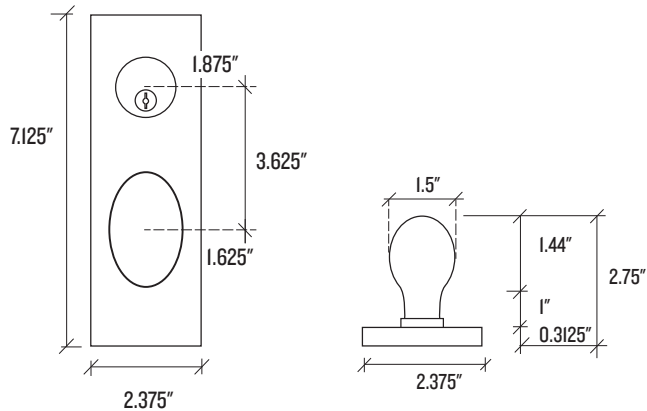

| | |
|-----------------------------|---------------------|
| Backplate Dimensions | 2.375" W x 7.125" H |
| Backplate Thickness | 0.3125" |
| Knob Dimensions | 1.5" W x 2.5" H |
| Projection | 2.75" |

| | |
|---------------------------|---------------------|
| Backset | 2-3/8" or 2-3/4" |
| Compatible Door Thickness | 1-1/4" - 1-3/4" |
| Door Prep | Standard |
| Backplate Dimensions | 2.375" W x 7.125" H |
| Backplate Thickness | 0.3125" |
| Knob Dimensions | 1.5" W x 2.5" H |
| Projection | 2.75" |

| | |
|-----------------------------|---------------------|
| Backplate Dimensions | 2.375" W x 7.125" H |
| Backplate Thickness | 0.3125" |
| Knob Dimensions | 1.5 W" x .2.5" H |
| Projection | 2.75" |