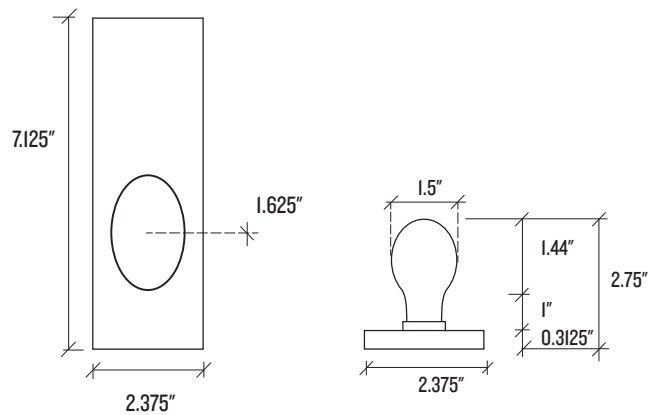

| | |
|-----------------------------|---------------------|
| Backplate Dimensions | 2.375" W x 7.125" H |
| Backplate Thickness | 0.3125" |
| Knob Dimensions | 1.5" W x 2.5" H |
| Projection | 2.75" |

| | |
|---------------------------|---------------------|
| Backset | 2-3/8" or 2-3/4" |
| Compatible Door Thickness | 1-1/4" - 1-3/4" |
| Door Prep | Standard |
| Backplate Dimensions | 2.375" W x 7.125" H |
| Backplate Thickness | 0.3125" |
| Knob Dimensions | 1.5" W x 2.5" H |
| Projection | 2.75" |

| | |
|-----------------------------|---------------------|
| Backplate Dimensions | 2.375" W x 7.125" H |
| Backplate Thickness | 0.3125" |
| Knob Dimensions | 1.5 W" x .2.5" H |
| Projection | 2.75" |