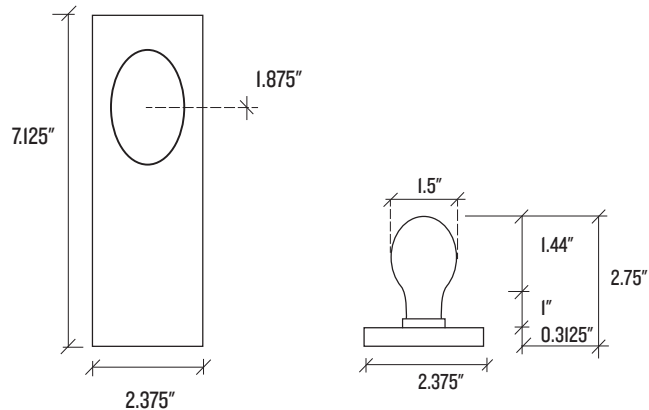

- Made by Emtek, a respected manufacturer with decades of door hardware experience
- Covered by Manufacturer's Lifetime Limited Warranty
- Assembled in the USA of domestic and imported parts
- Ships direct from the manufacturer
- Requires standard door preparation and installation
 - Single 2-1/8" bore hole and 1" edge bore
- Features 28° latch
- Keyed function features Schlage C Keyway and includes 2 keys
- Sold as a complete set
- Includes:
 - Latch plate
 - Full-lip strike plate
 - Inside passage half spindle
 - 1" wood screws
- This is made to order and non-returnable

| | |
|----------------------------------|---------------------|
| Backset | 2-3/8" or 2-3/4" |
| Compatible Door Thickness | 1-1/4" - 1-3/4" |
| Door Prep | Standard |
| Backplate Dimensions | 2.375" W x 7.125" H |
| Backplate Thickness | 0.3125" |
| Knob Dimensions | 1.5 W" x .2.5" H |
| Projection | 2.75" |

| | |
|-----------------------------|---------------------|
| Backplate Dimensions | 2.375" W x 7.125" H |
| Backplate Thickness | 0.3125" |
| Knob Dimensions | 1.5" W x 2.5" H |
| Projection | 2.75" |

| | |
|-----------------------------|---------------------|
| Backplate Dimensions | 2.375" W x 7.125" H |
| Backplate Thickness | 0.3125" |
| Knob Dimensions | 1.5 W" x .2.5" H |
| Projection | 2.75" |