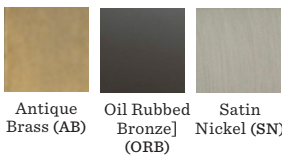

Finish Options