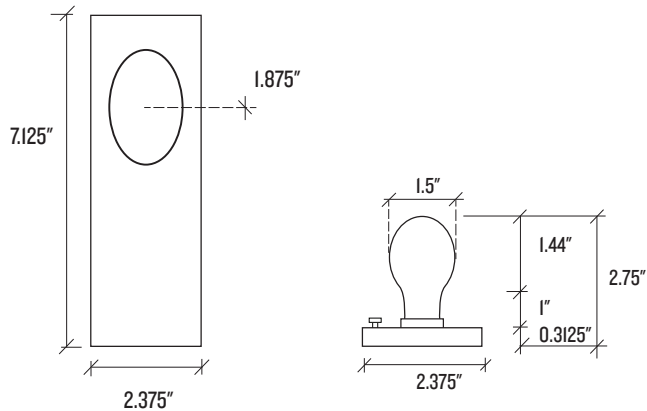

Finish Options