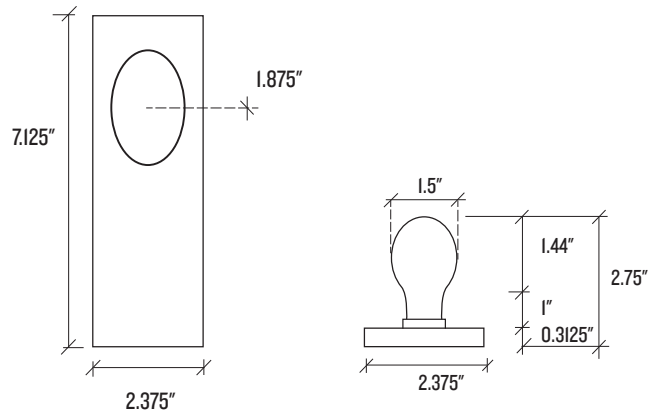

| | |
|----------------------------------|---------------------|
| Backset | 2-3/8" or 2-3/4" |
| Compatible Door Thickness | 1-1/4"–1-3/4" |
| Door Prep | Standard |
| Backplate Dimensions | 2.375" W x 7.125" H |
| Backplate Thickness | 0.3125" |
| Knob Dimensions | 1.5" W x 2.5" H |
| Projection | 2.75" |

| | |
|-----------------------------|---------------------|
| Backplate Dimensions | 2.375" W x 7.125" H |
| Backplate Thickness | 0.3125" |
| Knob Dimensions | 1.5" W x 2.5" H |
| Projection | 2.75" |

| | |
|-----------------------------|---------------------|
| Backplate Dimensions | 2.375" W x 7.125" H |
| Backplate Thickness | 0.3125" |
| Knob Dimensions | 1.5 W" x .2.5" H |
| Projection | 2.75" |