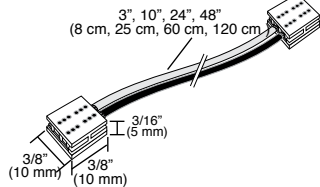

Connectors
L-SPBTB10-1
L-SP90BTB4-1

Curtain Connectors
L-SP3TCS-1
L-SP6TCS-1

Extensions
L-24BBEXT-1M-1
L-24BBEXT-2M-1
L-24BBEXT-3M-1

Specifications:

	Wattage	Lumens	Efficacy (lm/W)	Input Voltage	Diode Life	Max Per 96W Power Supply	Mounting	Warranty	Beam Angle
High Standard	8W/ft ² (.5W per 3" square)	900	112	24VDC	50,000 Hours	12ft ²	Surface	5 Year	
	15w/ft ² (.94W per 3" square)	1670	111			6.4ft ²			
Photometric Data					Color Temperature				
	Height	Standard	High						
	2 in (5 cm)	10,202Fc (109,813lx)	18,995Fc (204,460lx)						
	4 in (10 cm)	2,708Fc (29,148lx)	5,401Fc (54,260lx)						
	6 in (15 cm)	1179Fc (12,690lx)	2,196Fc (23,637lx)						
	1 ft (.3 m)	295Fc (3,175lx)	549Fc (5,909lx)						
	3 ft (.9 m)	33Fc (353lx)	61Fc (656lx)						
6 ft (1.8 m)	8Fc (88lx)	15Fc (163lx)							
			L-SP8WA-50K-1 (Standard), L-SP15WA-50K-1 (High) Tested						

*Does not come with 5 Output Barrel Splice

†Dimmable on trailing edge (24VDC side)

§Dimmable by LED line voltage (120V) wall dimmers

Snap Connectors

Part #	Description
L-SPBTB10-1	Snap Panel Back-to-Back Links (10 pcs)
L-SP90BTB4-1	Snap Panel 90° Back-to-Back Link (4 pcs)

Snap Link Cord

Part #	Description
L-SPLNK8-1	3" (8 cm) Snap Panel Link Cord
L-SPLNK25-1	10" (25 cm) Snap Panel Link Cord
L-SPLNK60-1	24" (60 cm) Snap Panel Link Cord
L-SPLNK120-1	48" (120 cm) Snap Panel Link Cord