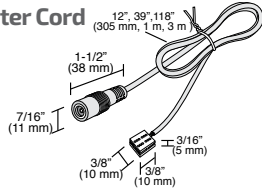

Curtain connectors can be used to create rows (L-SP3TCS-1 and L-SP6TCS-1).

Mounting

Adhesive mount clips and screws are included with each panel for mounting purposes.

Linking

Panel squares are tileable using our simple DIY connectors (no soldering necessary)

Mounting clips and screws included. Starter cords sold separately.

- Required
- Optional

24VDC Starter Cord

Part #	Description
L-SPPKT-305MM-1	305 mm (12") Snap Panel Starter Lead
L-SPPKT-1M-1	1 m (39") Snap Panel Starter Lead
L-SPPKT-3M-1	3 m (118") Snap Panel Starter Lead