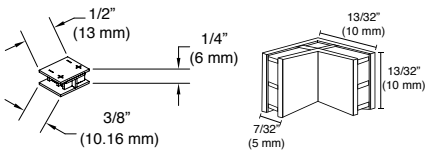

Snap Connectors

Part #	Description
L-SPBTB10-1	Snap Panel Back-to-Back Links (10 pcs)
L-SP90BTB4-1	Snap Panel 90° Back-to-Back Link (4 pcs)