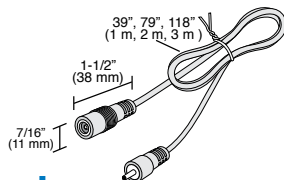

*Does not come with 5 Output Barrel Splice

†Dimmable on trailing edge (24VDC side)

§Dimmable by LED line voltage (120V) wall dimmers

Snap Connectors

Part #	Description
L-SPBTB10-1	Snap Panel Back-to-Back Links (10 pcs)
L-SP90BTB4-1	Snap Panel 90° Back-to-Back Link (4 pcs)

Snap Link Cord

Part #	Description
L-SPLNK8-1	3" (8 cm) Snap Panel Link Cord
L-SPLNK25-1	10" (25 cm) Snap Panel Link Cord
L-SPLNK60-1	24" (60 cm) Snap Panel Link Cord
L-SPLNK120-1	48" (120 cm) Snap Panel Link Cord

24VDC Curtain Connectors

Part #	Description
L-SP3TCS-1	Three Way Curtain Starter Lead
L-SP6TCS-1	Six Way Curtain Starter Lead

24VDC Extension Leads

Part #	Description
L-24BBEXT-1M-1	1 M (39") 24VDC ML/FML Barrel Extension, White
L-24BBEXT-2M-1	2 M (79") 24VDC ML/FML Barrel Extension, White
L-24BBEXT-3M-1	3 M (119") 24VDC ML/FML Barrel Extension, White