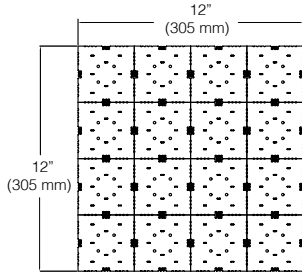

Connectors
L-SPBTB10-1
L-SP90BTB4-1

Curtain Connectors
L-SP3TCS-1
L-SP6TCS-1

Extensions
L-24BBEXT-1M-1
L-24BBEXT-2M-1
L-24BBEXT-3M-1

Specifications:

	Wattage	Lumens	Efficacy (lm/W)	Input Voltage	Diode Life	Max Per 96W Power Supply	Mounting	Warranty	Beam Angle
High Standard	8W/ft ² (.5W per 3" square)	900	112	24VDC	50,000 Hours	12ft ²	Surface	5 Year	
	15w/ft ² (.94W per 3" square)	1670	111			6.4ft ²			
Photometric Data					Color Temperature				
	Height	Standard	High						
	2 in (5 cm)	10,202Fc (109,813lx)	18,995Fc (204,460lx)						
	4 in (10 cm)	2,708Fc (29,148lx)	5,401Fc (54,260lx)						
	6 in (15 cm)	1179Fc (12,690lx)	2,196Fc (23,637lx)						
	1 ft (.3 m)	295Fc (3,175lx)	549Fc (5,909lx)						
	3 ft (.9 m)	33Fc (353lx)	61Fc (656lx)						
6 ft (1.8 m)	8Fc (88lx)	15Fc (163lx)							
			L-SP8WA-50K-1 (Standard), L-SP15WA-50K-1 (High) Tested						

L-SP90BTB4-1

90-Degree Back-to-Back Link

Back to Back Link
L-SPBTB10-1

Link Cord
L-SPLNK8-1
L-SPLNK25-1
L-SPLNK60-1
L-SPLNK120-1

24VDC Light Panel

Part #	Description
L-SP8WA-30K-1	24VDC 8W 12" (305 mm) Square Snap Panel 3000K
L-SP8WA-40K-1	24VDC 8W 12" (305 mm) Square Snap Panel 4000K
L-SP8WA-50K-1	24VDC 8W 12" (305 mm) Square Snap Panel 5000K
L-SP8WA-65K-1	24VDC 8W 12" (305 mm) Square Snap Panel 6500K
L-SP15WA-30K-1	24VDC 15W 12" (305 mm) Square Snap Panel 3000K
L-SP15WA-40K-1	24VDC 15W 12" (305 mm) Square Snap Panel 4000K
L-SP15WA-50K-1	24VDC 15W 12" (305 mm) Square Snap Panel 5000K
L-SP15WA-65K-1	24VDC 15W 12" (305 mm) Square Snap Panel 6500K