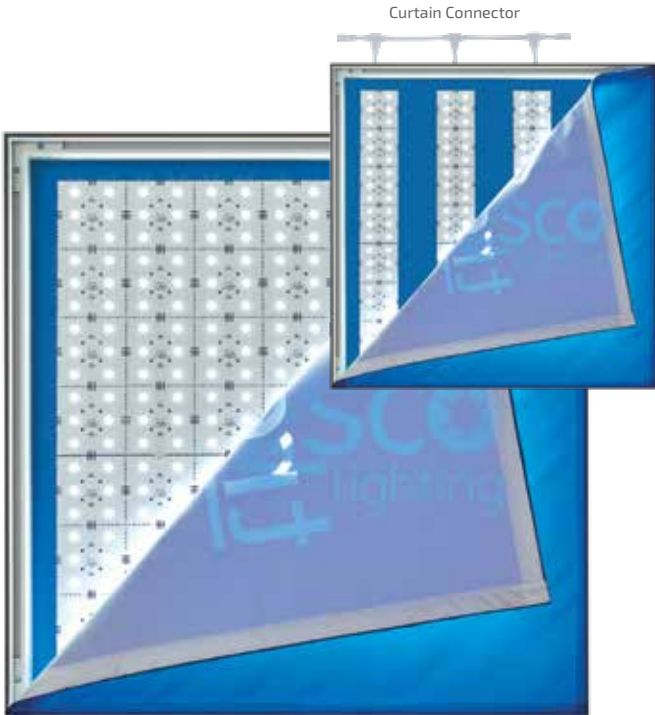

Sold as 12" x 12" (305 mm x 305 mm) panels with (16) 3" x 3" (76 mm x 76 mm) snappable squares on each panel

Great for backlighting translucent countertops

Features:

Offered in 15W/ft² (high) and 8W/ft² (standard)

24VDC System

Available in (4) color temperatures: 3000K, 4000K, 5000K and 6500K

Just 1.65 mm thick and extremely lightweight

Modular DIY system

Typical Applications:

Displays

Exhibits

Signage

Connectors
L-SPBTB10-1
L-SP90BTB4-1

Curtain Connectors
L-SP3TCS-1
L-SP6TCS-1

Extensions
L-24BBEXT-1M-1
L-24BBEXT-2M-1
L-24BBEXT-3M-1

Specifications:

	Wattage	Lumens	Efficacy (lm/W)	Input Voltage	Diode Life	Max Per 96W Power Supply	Mounting	Warranty	Beam Angle
High Standard	8W/ft ² (.5W per 3" square)	900	112	24VDC	50,000 Hours	12ft ²	Surface	5 Year	
	15w/ft ² (.94W per 3" square)	1670	111			6.4ft ²			
Photometric Data					Color Temperature				
	Height	Standard	High						
	2 in (5 cm)	10,202Fc (109,813lx)	18,995Fc (204,460lx)						
	4 in (10 cm)	2,708Fc (29,148lx)	5,401Fc (54,260lx)						
	6 in (15 cm)	1179Fc (12,690lx)	2,196Fc (23,637lx)						
	1 ft (.3 m)	295Fc (3,175lx)	549Fc (5,909lx)						
	3 ft (.9 m)	33Fc (353lx)	61Fc (656lx)						
6 ft (1.8 m)	8Fc (88lx)	15Fc (163lx)							
			L-SP8WA-50K-1 (Standard), L-SP15WA-50K-1 (High) Tested						

Curtain connectors can be used to create rows (L-SP3TCS-1 and L-SP6TCS-1).

Mounting

Adhesive mount clips and screws are included with each panel for mounting purposes.

Linking

Panel squares are tileable using our simple DIY connectors (no soldering necessary)