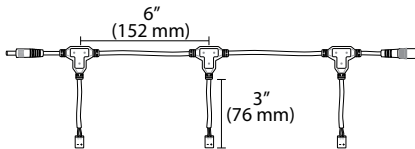

24VDC Curtain Connectors

Part #	Description
L-SP3TCS-1	Three Way Curtain Starter Lead
L-SP6TCS-1	Six Way Curtain Starter Lead