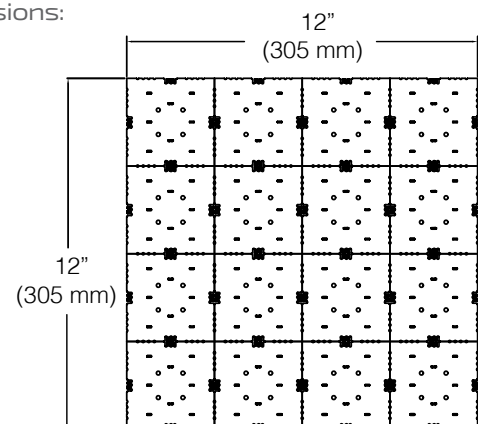

Sold as 12" x 12" (305 mm x 305 mm) panels with (16) 3" x 3" (76 mm x 76 mm) snappable squares on each panel

Great for backlighting translucent countertops

Features:

Offered in 15W/ft² (high) and 8W/ft² (standard)

Store Fixtures

Uplighting Countertops

Backsplashes (Backlighting)

Modesty Panels

Cabinets

Listed in SAM Manual

Dimensions:

Snap

Connectors
L-SPBTB10-1
L-SP90BTB4-1

Curtain Connectors
L-SP3TCS-1
L-SP6TCS-1

Extensions
L-24BBEXT-1M-1
L-24BBEXT-2M-1
L-24BBEXT-3M-1

Specifications:

	Wattage	Lumens	Efficacy (lm/W)	Input Voltage	Diode Life	Max Per 96W Power Supply	Mounting	Warranty	Beam Angle
High Standard	8W/ft ² (.5W per 3" square)	900	112	24VDC	50,000 Hours	12ft ²	Surface	5 Year	
	15w/ft ² (.94W per 3" square)	1670	111			6.4ft ²			
Photometric Data					Color Temperature				
	Height	Standard	High						
	2 in (5 cm)	10,202Fc (109,813lx)	18,995Fc (204,460lx)						
	4 in (10 cm)	2,708Fc (29,148lx)	5,401Fc (54,260lx)						
	6 in (15 cm)	1179Fc (12,690lx)	2,196Fc (23,637lx)						
	1 ft (.3 m)	295Fc (3,175lx)	549Fc (5,909lx)						
	3 ft (.9 m)	33Fc (353lx)	61Fc (656lx)						
6 ft (1.8 m)	8Fc (88lx)	15Fc (163lx)							
			L-SP8WA-50K-1 (Standard), L-SP15WA-50K-1 (High) Tested						