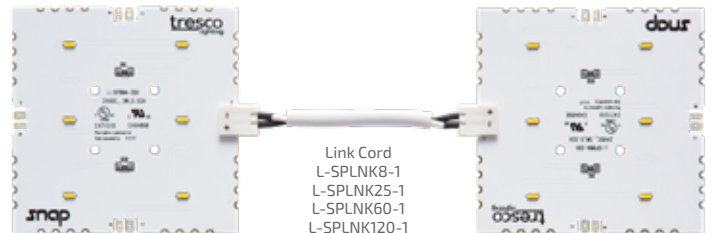

Link Cord
L-SPLNK8-1
L-SPLNK25-1
L-SPLNK60-1
L-SPLNK120-1