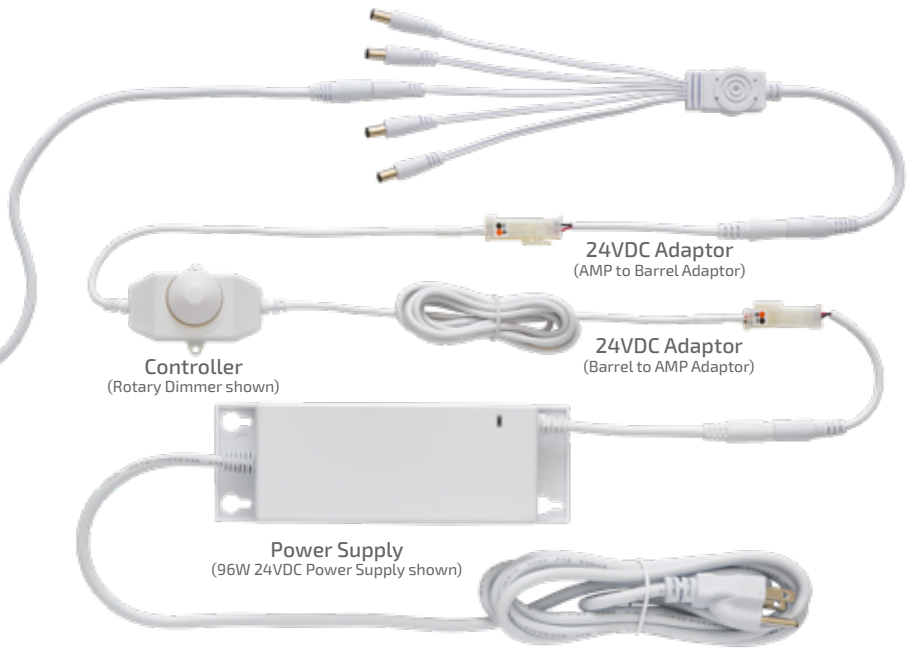

24VDC System

Available in (4) color temperatures: 3000K, 4000K, 5000K and 6500K

Just 1.65 mm thick and extremely lightweight

Modular DIY system

Typical Applications:

Displays

Exhibits

Signage

Typical Setup:

Snap

- Required
- Optional

Accessories:

24VDC Power Supplies
see power supply section

Starter Cord
L-SPPKT-305MM-1
L-SPPKT-1M-1
L-SPPKT-3M-1

Controllers
see controller section

Snap Link Cord
L-SPLNK8-1
L-SPLNK25-1
L-SPLNK60-1
L-SPLNK120-1

Connectors
L-SPBTB10-1
L-SP90BTB4-1

Curtain Connectors
L-SP3TCS-1
L-SP6TCS-1

Extensions
L-24BBEXT-1M-1
L-24BBEXT-2M-1
L-24BBEXT-3M-1

Specifications:

	Wattage	Lumens	Efficacy (lm/W)	Input Voltage	Diode Life	Max Per 96W Power Supply	Mounting	Warranty	Beam Angle
High Standard	8W/ft ² (.5W per 3" square)	900	112	24VDC	50,000 Hours	12ft ²	Surface	5 Year	
	15w/ft ² (.94W per 3" square)	1670	111			6.4ft ²			
Photometric Data					Color Temperature				
	Height	Standard	High						
	2 in (5 cm)	10,202Fc (109,813lx)	18,995Fc (204,460lx)						
	4 in (10 cm)	2,708Fc (29,148lx)	5,401Fc (54,260lx)						
	6 in (15 cm)	1179Fc (12,690lx)	2,196Fc (23,637lx)						
	1 ft (.3 m)	295Fc (3,175lx)	549Fc (5,909lx)						
	3 ft (.9 m)	33Fc (353lx)	61Fc (656lx)						
6 ft (1.8 m)	8Fc (88lx)	15Fc (163lx)							
			L-SP8WA-50K-1 (Standard), L-SP15WA-50K-1 (High) Tested						