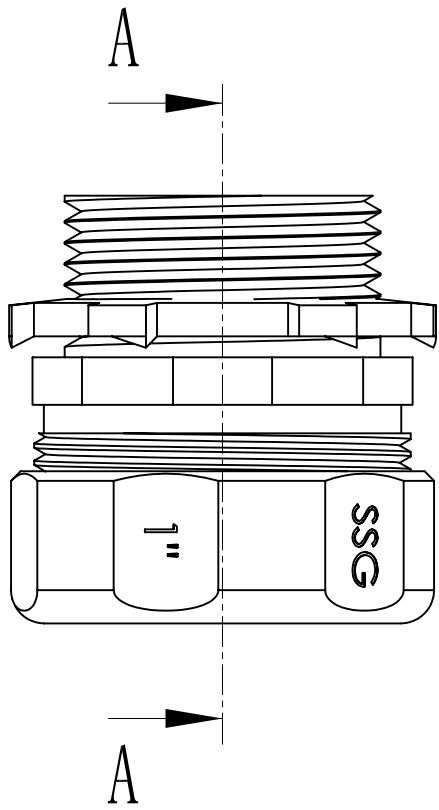

SIDES	BOTTOM
Material:C1018 Seamless steel tube	

CUTAWAY VIEW A-A

This data sheet is for reference only .GARVIN INDUSTRIES reserves the right to make changes to the design without prior notice.

DESCRIPTION
TRADE REFERENCE TERMS

STANDARD PACKING
25 PCS

TITLE			REV A
NO-THREAD CONNECTOR & COUPLINGS			
SIZE A4	DWG NO.	RT100	
DATA SHEET			