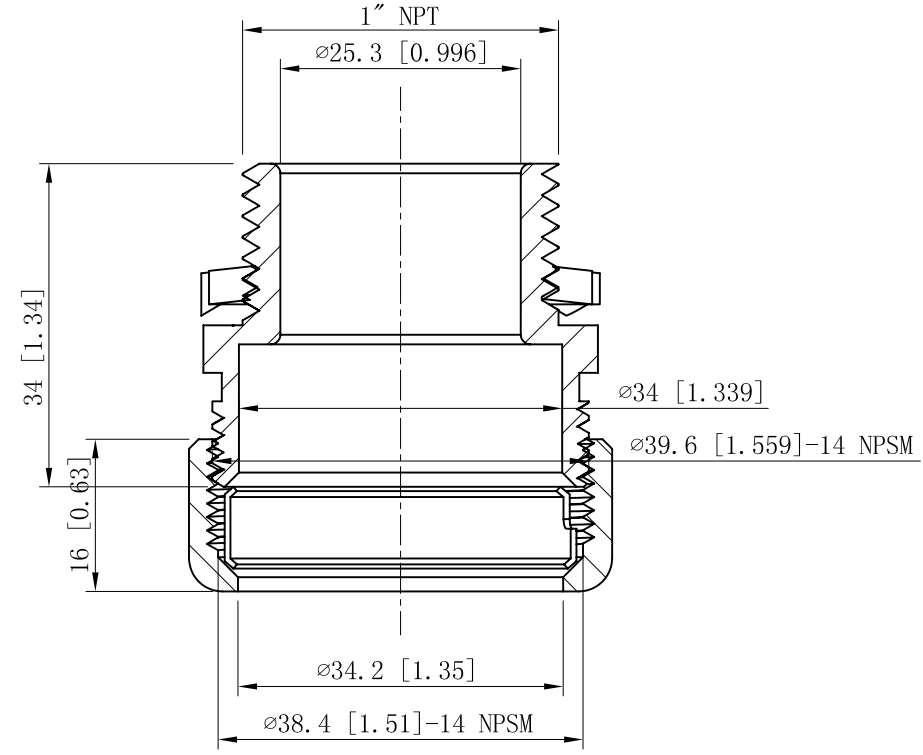

SIDES	BOTTOM
Material:C1018 Seamless steel tube	

CUTAWAY VIEW A-A

This data sheet is for reference only .GARVIN INDUSTRIES reserves the right to make changes to the design without prior notice.

DESCRIPTION
TRADE REFERENCE TERMS

STANDARD PACKING
25 PCS

TITLE			REV A
NO-THREAD CONNECTOR & COUPLINGS			
SIZE A4	DWG NO.	RT100	
DATA SHEET			