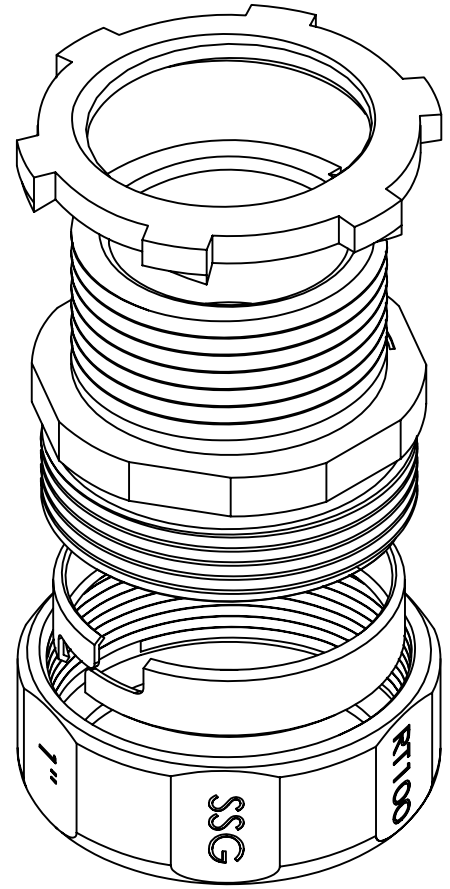

SIDES	BOTTOM
Material:C1018 Seamless steel tube	

CUTAWAY VIEW A-A

This data sheet is for reference only .GARVIN INDUSTRIES reserves the right to make changes to the design without prior notice.

DESCRIPTION
TRADE REFERENCE TERMS

STANDARD PACKING
25 PCS

TITLE			REV A
NO-THREAD CONNECTOR & COUPLINGS			
SIZE A4	DWG NO.	RT100	
DATA SHEET			