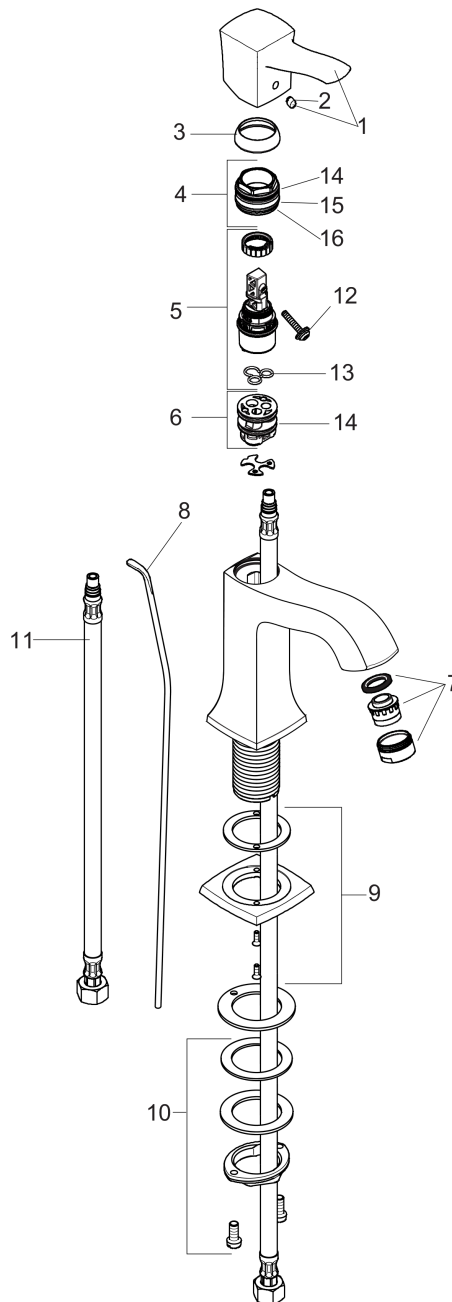

**Metropol Classic**  
**Single-Hole Faucet 110 with Pop-Up Drain, 1.2 GPM**  
 Finishes : **chrome** Part no. : **31300001**

**Description**

**Features**

- Aerated spray
- Flow: 1.2 GPM (4.5 L/Min)
- Ceramic cartridge
- Includes pop-up drain

**Item details**

List Price \$ 383.00

**Technology**

**Compliance**

**Product image**

**Scale drawing**

**Metropol Classic**  
**Single-Hole Faucet 110 with Pop-Up Drain, 1.2 GPM**  
 Finishes : **chrome**    Part no. : **31300001**

**Exploded drawing**

Year of production: >01/19

**Metropol Classic**  
**Single-Hole Faucet 110 with Pop-Up Drain, 1.2 GPM**  
 Finishes : **chrome**    Part no. : **31300001**

## Spare parts list

Year of production: >01/19

Pos.	Description	Part no.	Price	PU
1	handle	92815000	-	1
2	screw cover	96338000	-	1
3	flange	98863000	-	1
4	nut	98864000	-	1
5	cartridge, assy	95973001	-	1
6	adapter for cartridge	98866000	-	1
7	aerator M24x1 (4,5 l/min)	92877000	-	1
8	pull rod	96657000	-	1
9	escutcheon for spout	92814000	-	1
10	fixing set (Ø 32)	13961000	-	1
11	connection hose 18½" M8x0,75 3/8"	96321001	-	1
12	seal	98865000	-	1
13	locking screw for handle	95140000	-	1
14	O-ring 23x2	98398000	-	1
15	O-ring 27x1,5	92527000	-	1
16	O-ring 25x1,5	98146000	-	1
a	pop up waste	88509000	-	1