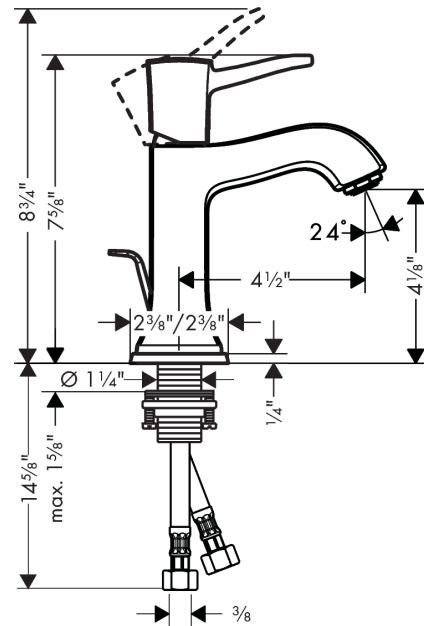

**Metropol Classic**  
**Single-Hole Faucet 110 with Pop-Up Drain, 1.2 GPM**  
 Finishes : **chrome** Part no. : **31300001**

**Description**

**Features**

- Aerated spray
- Flow: 1.2 GPM (4.5 L/Min)
- Ceramic cartridge
- Includes pop-up drain

**Item details**

List Price \$ 383.00

**Technology**

**Compliance**

**Product image**

**Scale drawing**

**Metropol Classic**  
**Single-Hole Faucet 110 with Pop-Up Drain, 1.2 GPM**  
 Finishes : **chrome**    Part no. : **31300001**

**Exploded drawing**

Year of production: >01/19

**Metropol Classic**  
**Single-Hole Faucet 110 with Pop-Up Drain, 1.2 GPM**  
 Finishes : **chrome**    Part no. : **31300001**

## Spare parts list

Year of production: >01/19

Pos.	Description	Part no.	Price	PU
1	handle	92815000	-	1
2	screw cover	96338000	-	1
3	flange	98863000	-	1
4	nut	98864000	-	1
5	cartridge, assy	95973001	-	1
6	adapter for cartridge	98866000	-	1
7	aerator M24x1 (4,5 l/min)	92877000	-	1
8	pull rod	96657000	-	1
9	escutcheon for spout	92814000	-	1
10	fixing set (Ø 32)	13961000	-	1
11	connection hose 18½" M8x0,75 3/8"	96321001	-	1
12	seal	98865000	-	1
13	locking screw for handle	95140000	-	1
14	O-ring 23x2	98398000	-	1
15	O-ring 27x1,5	92527000	-	1
16	O-ring 25x1,5	98146000	-	1
a	pop up waste	88509000	-	1