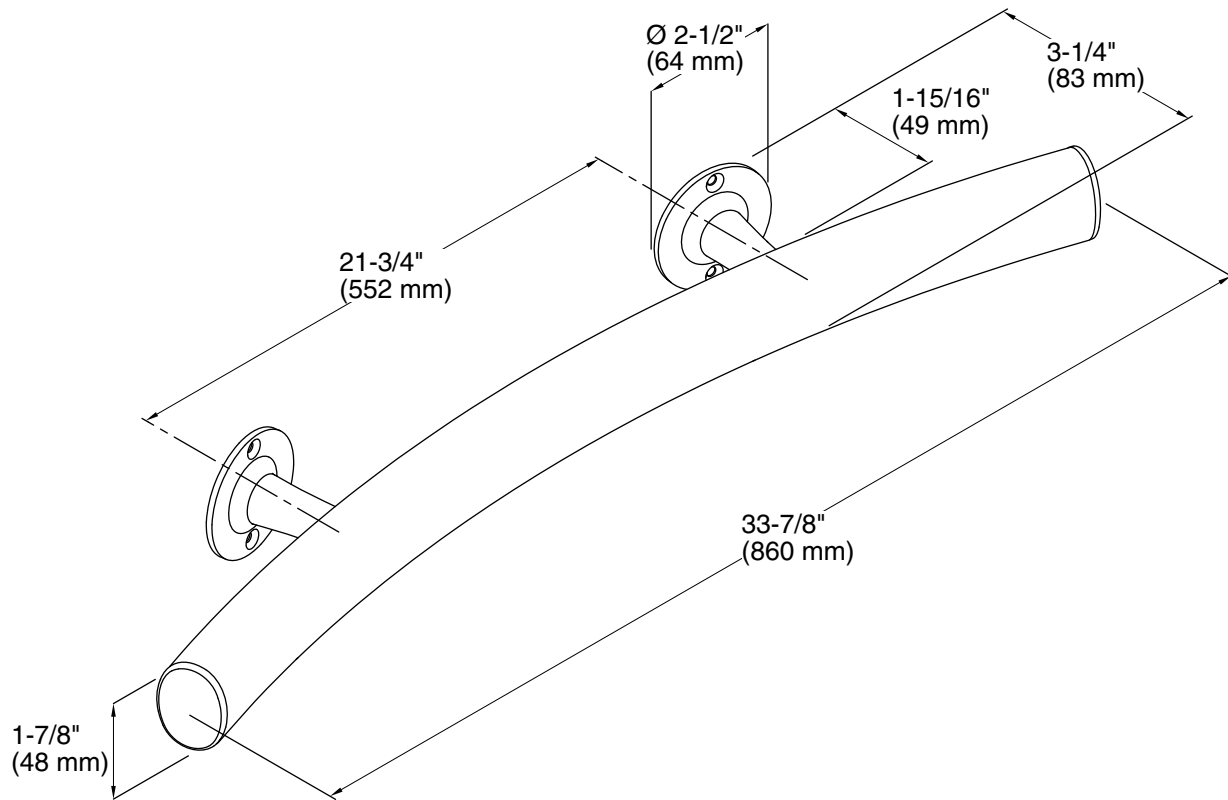

Technical Information

All product dimensions are nominal.

Material: Anodized Aluminum

Notes

Install this product according to the installation guide.

WARNING: Risk of personal injury. Unless properly installed, the grab bar may not adequately support the weight of the user.

For use on Age-in-Place surrounds only. Obtain backer board locations from the specification sheet for your model.