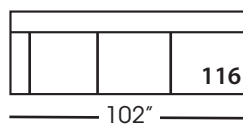

Lilah-114/115
Right/Left Seated Two Seat End
L70" D40" H38"

Lilah-116/117
Right/Left Seated Large End
L102" D40" H38"

Lilah-118/119
Right/Left Seated Three Seat
End with Corner
L106" D40" H38"

Seat Height 21"
Seat Depth 24"
Arm Height 27"

LILAH SECTIONAL COLLECTION

	Corner 010	Large Armless 041	Small Armless 061	Chaise 110/111	One Seat End 112/113	Two Seat End 114/115	Large Seat End 116/117	3 Seat End with Corner 118/119
Standard Features								
Cloud Cushion	x	x	x	x	x	x	x	x
Sinuous Underconstruction	x	x	x	x	x	x	x	x
Options - See Price List for Prices								
Luxe Cushion	No Charge	No Charge	No Charge	No Charge	No Charge	No Charge	No Charge	No Charge
Cloud Plus Cushion	x	x	x	x	x	x	x	x
Extra Pillows (XP) - 18" TP	x	N/A	N/A	x	x	x	x	x
Ordering Instructions								
To Order, Please write the following:	Lilah-010	Lilah-041	Lilah-061	Lilah-110 rsc/111 lsc	Lilah-112 rse/113 lse	Lilah-114 rse/115 lse	Lilah-116 rse/117 lse	Lilah-118 rse/119 lse

Corner
L40" D40" H38"

Large Armless
L65" D40" H38"

Small Armless
L33" D40" H38"

One Seat End*
L38" D40" H38"
**available as right or left seated*

Chaise*
L38" D66" H38"
**available as right or left seated*

Two Seat End*
L70" D40" H38"
**available as right or left seated*

Large Seat End*
L102" D40" H38"
**available as right or left seated*

Large Seat End with Corner*
L106" D40" H38"
**available as right or left seated*