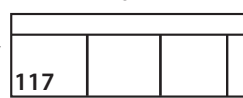

LILAH SECTIONAL COLLECTION

	Corner 010	Large Armless 041	Small Armless 061	Chaise 110/111	One Seat End 112/113	Two Seat End 114/115	Large Seat End 116/117	3 Seat End with Corner 118/119
Standard Features								
Cloud Cushion	x	x	x	x	x	x	x	x
Sinuous Underconstruction	x	x	x	x	x	x	x	x
Options - See Price List for Prices								
Luxe Cushion	No Charge	No Charge	No Charge	No Charge	No Charge	No Charge	No Charge	No Charge
Cloud Plus Cushion	x	x	x	x	x	x	x	x
Extra Pillows (XP) - 18" TP	x	N/A	N/A	x	x	x	x	x
Ordering Instructions								
To Order, Please write the following:	Lilah-010	Lilah-041	Lilah-061	Lilah-110 rsc/111 lsc	Lilah-112 rse/113 lse	Lilah-114 rse/115 lse	Lilah-116 rse/117 lse	Lilah-118 rse/119 lse

Corner
L40" D40" H38"

Large Armless
L65" D40" H38"

Small Armless
L33" D40" H38"

One Seat End*
L38" D40" H38"
**available as right or left seated*

Chaise*
L38" D66" H38"
**available as right or left seated*

Two Seat End*
L70" D40" H38"
**available as right or left seated*

Large Seat End*
L102" D40" H38"
**available as right or left seated*

Large Seat End with Corner*
L106" D40" H38"
**available as right or left seated*