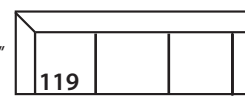

LILAH SECTIONAL COLLECTION

	Corner 010	Large Armless 041	Small Armless 061	Chaise 110/111	One Seat End 112/113	Two Seat End 114/115	Large Seat End 116/117	3 Seat End with Corner 118/119
Standard Features								
Cloud Cushion	x	x	x	x	x	x	x	x
Sinuous Underconstruction	x	x	x	x	x	x	x	x
Options - See Price List for Prices								
Luxe Cushion	No Charge	No Charge	No Charge	No Charge	No Charge	No Charge	No Charge	No Charge
Cloud Plus Cushion	x	x	x	x	x	x	x	x
Extra Pillows (XP) - 18" TP	x	N/A	N/A	x	x	x	x	x
Ordering Instructions								
To Order, Please write the following:	Lilah-010	Lilah-041	Lilah-061	Lilah-110 rsc/111 lsc	Lilah-112 rse/113 lse	Lilah-114 rse/115 lse	Lilah-116 rse/117 lse	Lilah-118 rse/119 lse

Corner
L40" D40" H38"

Large Armless
L65" D40" H38"

Small Armless
L33" D40" H38"

One Seat End*
L38" D40" H38"
**available as right or left seated*

Chaise*
L38" D66" H38"
**available as right or left seated*

Two Seat End*
L70" D40" H38"
**available as right or left seated*

Large Seat End*
L102" D40" H38"
**available as right or left seated*

Large Seat End with Corner*
L106" D40" H38"
**available as right or left seated*