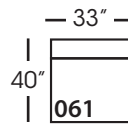

Lilah-114/115
Right/Left Seated Two Seat End
L70" D40" H38"

Lilah-116/117
Right/Left Seated Large End
L102" D40" H38"

Lilah-118/119
Right/Left Seated Three Seat
End with Corner
L106" D40" H38"

Seat Height 21"
Seat Depth 24"
Arm Height 27"

LILAH SECTIONAL COLLECTION

	Corner 010	Large Armless 041	Small Armless 061	Chaise 110/111	One Seat End 112/113	Two Seat End 114/115	Large Seat End 116/117	3 Seat End with Corner 118/119
Standard Features								
Cloud Cushion	x	x	x	x	x	x	x	x
Sinuous Underconstruction	x	x	x	x	x	x	x	x
Options - See Price List for Prices								
Luxe Cushion	No Charge	No Charge	No Charge	No Charge	No Charge	No Charge	No Charge	No Charge
Cloud Plus Cushion	x	x	x	x	x	x	x	x
Extra Pillows (XP) - 18" TP	x	N/A	N/A	x	x	x	x	x
Ordering Instructions								
To Order, Please write the following:	Lilah-010	Lilah-041	Lilah-061	Lilah-110 rsc/111 lsc	Lilah-112 rse/113 lse	Lilah-114 rse/115 lse	Lilah-116 rse/117 lse	Lilah-118 rse/119 lse

Corner
L40" D40" H38"

Large Armless
L65" D40" H38"

Small Armless
L33" D40" H38"

One Seat End*
L38" D40" H38"
**available as right or left seated*

Chaise*
L38" D66" H38"
**available as right or left seated*

Two Seat End*
L70" D40" H38"
**available as right or left seated*

Large Seat End*
L102" D40" H38"
**available as right or left seated*

Large Seat End with Corner*
L106" D40" H38"
**available as right or left seated*