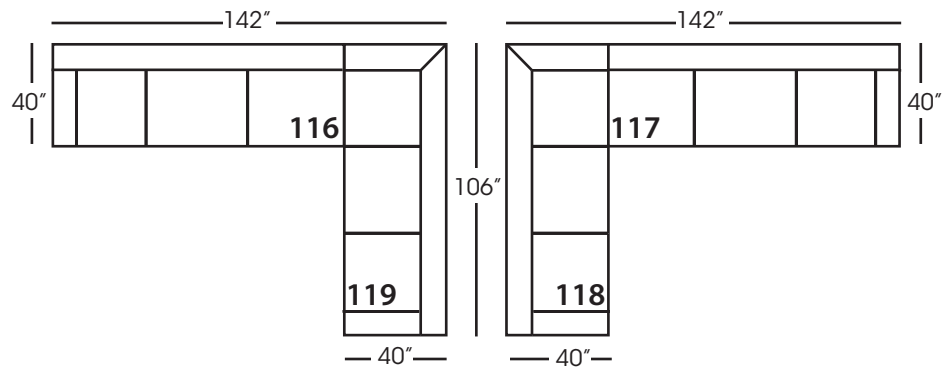

Lilah-114/115
Right/Left Seated Two Seat End
L70" D40" H38"

Lilah-116/117
Right/Left Seated Large End
L102" D40" H38"

Lilah-118/119
Right/Left Seated Three Seat
End with Corner
L106" D40" H38"

Seat Height 21"
Seat Depth 24"
Arm Height 27"

LILAH SECTIONAL COLLECTION

	Corner 010	Large Armless 041	Small Armless 061	Chaise 110/111	One Seat End 112/113	Two Seat End 114/115	Large Seat End 116/117	3 Seat End with Corner 118/119
Standard Features								
Cloud Cushion	x	x	x	x	x	x	x	x
Sinuous Underconstruction	x	x	x	x	x	x	x	x
Options - See Price List for Prices								
Luxe Cushion	No Charge	No Charge	No Charge	No Charge	No Charge	No Charge	No Charge	No Charge
Cloud Plus Cushion	x	x	x	x	x	x	x	x
Extra Pillows (XP) - 18" TP	x	N/A	N/A	x	x	x	x	x
Ordering Instructions								
To Order, Please write the following:	Lilah-010	Lilah-041	Lilah-061	Lilah-110 rsc/111 lsc	Lilah-112 rse/113 lse	Lilah-114 rse/115 lse	Lilah-116 rse/117 lse	Lilah-118 rse/119 lse

Corner
L40" D40" H38"

Large Armless
L65" D40" H38"

Small Armless
L33" D40" H38"

One Seat End*
L38" D40" H38"
**available as right or left seated*

Chaise*
L38" D66" H38"
**available as right or left seated*

Two Seat End*
L70" D40" H38"
**available as right or left seated*

Large Seat End*
L102" D40" H38"
**available as right or left seated*

Large Seat End with Corner*
L106" D40" H38"
**available as right or left seated*