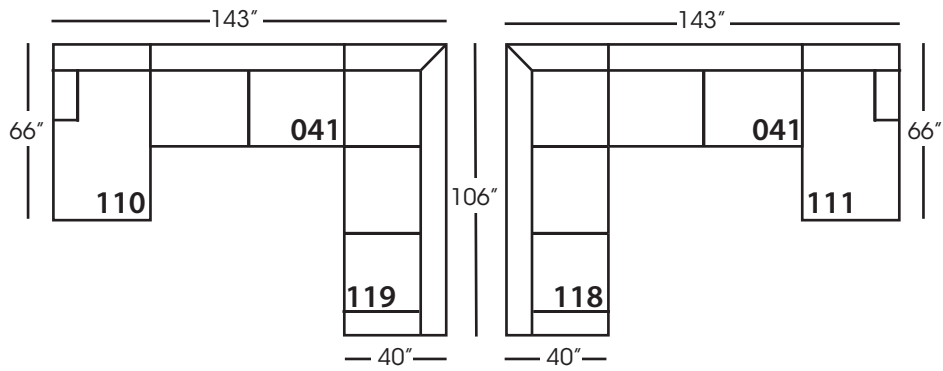

Lilah-114/115
Right/Left Seated Two Seat End
L70" D40" H38"

Lilah-116/117
Right/Left Seated Large End
L102" D40" H38"

Lilah-118/119
Right/Left Seated Three Seat
End with Corner
L106" D40" H38"

Seat Height 21"
Seat Depth 24"
Arm Height 27"

LILAH SECTIONAL COLLECTION

	Corner 010	Large Armless 041	Small Armless 061	Chaise 110/111	One Seat End 112/113	Two Seat End 114/115	Large Seat End 116/117	3 Seat End with Corner 118/119
Standard Features								
Cloud Cushion	x	x	x	x	x	x	x	x
Sinuous Underconstruction	x	x	x	x	x	x	x	x
Options - See Price List for Prices								
Luxe Cushion	No Charge	No Charge	No Charge	No Charge	No Charge	No Charge	No Charge	No Charge
Cloud Plus Cushion	x	x	x	x	x	x	x	x
Extra Pillows (XP) - 18" TP	x	N/A	N/A	x	x	x	x	x
Ordering Instructions								
To Order, Please write the following:	Lilah-010	Lilah-041	Lilah-061	Lilah-110 rsc/111 lsc	Lilah-112 rse/113 lse	Lilah-114 rse/115 lse	Lilah-116 rse/117 lse	Lilah-118 rse/119 lse

Corner
L40" D40" H38"

Large Armless
L65" D40" H38"

Small Armless
L33" D40" H38"

One Seat End*
L38" D40" H38"
**available as right or left seated*

Chaise*
L38" D66" H38"
**available as right or left seated*

Two Seat End*
L70" D40" H38"
**available as right or left seated*

Large Seat End*
L102" D40" H38"
**available as right or left seated*

Large Seat End with Corner*
L106" D40" H38"
**available as right or left seated*