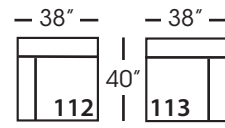

Lilah-114/115
Right/Left Seated Two Seat End
L70" D40" H38"

Lilah-116/117
Right/Left Seated Large End
L102" D40" H38"

Lilah-118/119
Right/Left Seated Three Seat
End with Corner
L106" D40" H38"

Seat Height 21"
Seat Depth 24"
Arm Height 27"

LILAH SECTIONAL COLLECTION

	Corner 010	Large Armless 041	Small Armless 061	Chaise 110/111	One Seat End 112/113	Two Seat End 114/115	Large Seat End 116/117	3 Seat End with Corner 118/119
Standard Features								
Cloud Cushion	x	x	x	x	x	x	x	x
Sinuous Underconstruction	x	x	x	x	x	x	x	x
Options - See Price List for Prices								
Luxe Cushion	No Charge	No Charge	No Charge	No Charge	No Charge	No Charge	No Charge	No Charge
Cloud Plus Cushion	x	x	x	x	x	x	x	x
Extra Pillows (XP) - 18" TP	x	N/A	N/A	x	x	x	x	x
Ordering Instructions								
To Order, Please write the following:	Lilah-010	Lilah-041	Lilah-061	Lilah-110 rsc/111 lsc	Lilah-112 rse/113 lse	Lilah-114 rse/115 lse	Lilah-116 rse/117 lse	Lilah-118 rse/119 lse

Corner
L40" D40" H38"

Large Armless
L65" D40" H38"

Small Armless
L33" D40" H38"

One Seat End*
L38" D40" H38"
**available as right or left seated*

Chaise*
L38" D66" H38"
**available as right or left seated*

Two Seat End*
L70" D40" H38"
**available as right or left seated*

Large Seat End*
L102" D40" H38"
**available as right or left seated*

Large Seat End with Corner*
L106" D40" H38"
**available as right or left seated*