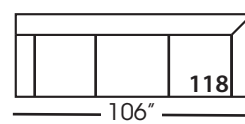

Lilah-114/115
Right/Left Seated Two Seat End
L70" D40" H38"

Lilah-116/117
Right/Left Seated Large End
L102" D40" H38"

Lilah-118/119
Right/Left Seated Three Seat
End with Corner
L106" D40" H38"

Seat Height 21"
Seat Depth 24"
Arm Height 27"

LILAH SECTIONAL COLLECTION

	Corner 010	Large Armless 041	Small Armless 061	Chaise 110/111	One Seat End 112/113	Two Seat End 114/115	Large Seat End 116/117	3 Seat End with Corner 118/119
Standard Features								
Cloud Cushion	x	x	x	x	x	x	x	x
Sinuous Underconstruction	x	x	x	x	x	x	x	x
Options - See Price List for Prices								
Luxe Cushion	No Charge	No Charge	No Charge	No Charge	No Charge	No Charge	No Charge	No Charge
Cloud Plus Cushion	x	x	x	x	x	x	x	x
Extra Pillows (XP) - 18" TP	x	N/A	N/A	x	x	x	x	x
Ordering Instructions								
To Order, Please write the following:	Lilah-010	Lilah-041	Lilah-061	Lilah-110 rsc/111 lsc	Lilah-112 rse/113 lse	Lilah-114 rse/115 lse	Lilah-116 rse/117 lse	Lilah-118 rse/119 lse

Corner
L40" D40" H38"

Large Armless
L65" D40" H38"

Small Armless
L33" D40" H38"

One Seat End*
L38" D40" H38"
**available as right or left seated*

Chaise*
L38" D66" H38"
**available as right or left seated*

Two Seat End*
L70" D40" H38"
**available as right or left seated*

Large Seat End*
L102" D40" H38"
**available as right or left seated*

Large Seat End with Corner*
L106" D40" H38"
**available as right or left seated*