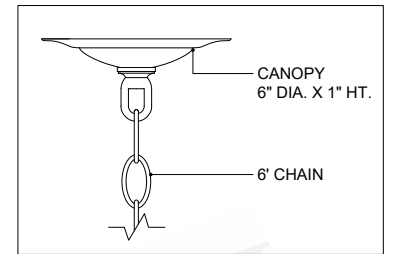

ITEM: 9000-1231

Overall Dimensions

Height: 43"

Diameter: 27"

TOP VIEW

CANOPY DETAIL

FRONT VIEW