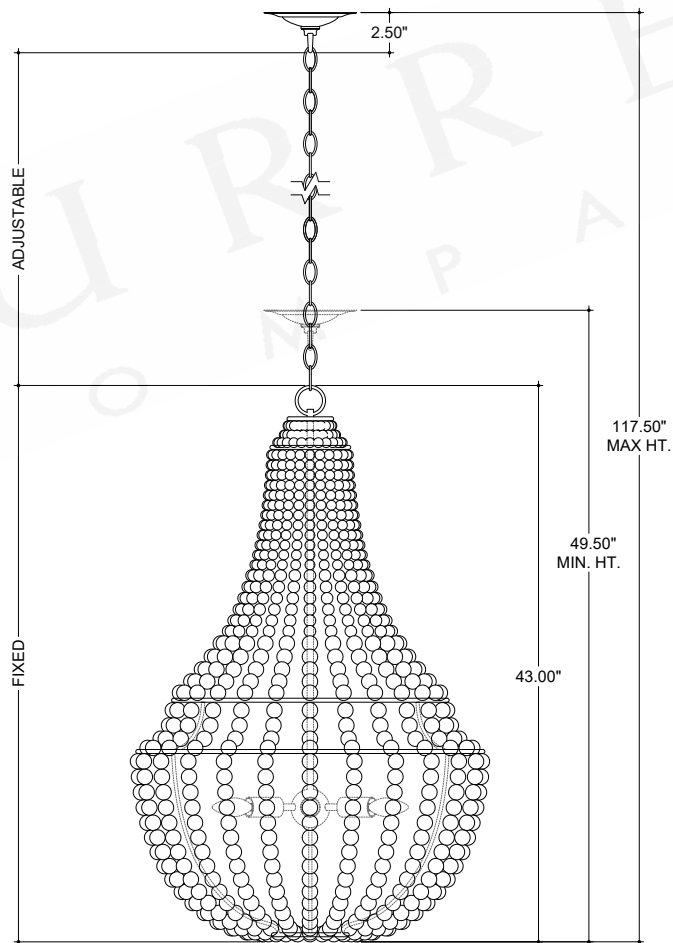

ITEM: 9000-1231

Overall Dimensions

Height: 43"

Diameter: 27"

TOP VIEW

CANOPY DETAIL

FRONT VIEW