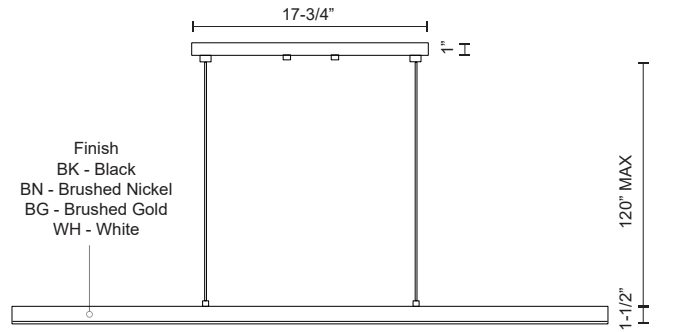

**VEGA**  
**LP10345**  
PENDANTS

PROJECT

LP10345-BK  
Black

LP10345-BG  
Brushed Gold

LP10345-BN  
Brushed Nickel

LP10345-WH  
White

**SPECIFICATION DETAILS**

<b>Fixture Dimensions</b>	L45" x W3/4" x H1-1/2"
<b>Light Source</b>	AC LED Module
<b>Wattage</b>	32W
<b>Total Lumens</b>	2400lm
<b>Delivered Lumens</b>	BK-1013lm; BN-1551lm; WH-1705lm;
<b>Voltage</b>	120V
<b>Color Temperature</b>	3000K
<b>CRI (Ra)</b>	90CRI
<b>Optional Color Temps</b>	2700K - 5000K Available, Minimum Order Quantities Apply
<b>LED Rated Life</b>	50,000 hours
<b>Dimming</b>	100% - 10%, ELV Dimmer (Not Included)
<b>Diffuser Details</b>	White Acrylic Diffuser
<b>Adjustable</b>	Yes
<b>Wire Length</b>	120" Max
<b>Wire Type</b>	Clear SSL Wire
<b>Sloped Ceiling Adaptable</b>	Yes
<b>Location</b>	Dry
<b>Compliance</b>	T24-JA8
<b>CEC Title 24 JA8</b>	Yes, JA8-22
<b>Canopy Dimensions</b>	L17-3/4" x W4-1/2" x H1"

\* For custom options, consult factory for details.

\* For warranty information, please visit [www.kuzcolighting.com/warranty](http://www.kuzcolighting.com/warranty)

**DESCRIPTION**

Slim state-of-the-art linear LED pendant brings sophistication to any room it is installed in. Available in brushed nickel, brushed gold, black, and white metal finishes with full length linear frosted acrylic diffuser which when lit diffuses the light evenly below. Provided with our powerful 120V AC LED technology, Available in two different sizes and wall sconces, see series for more details.