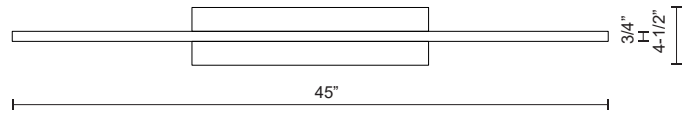

VEGA
LP10345
PENDANTS

PROJECT

SPECIFICATION DETAILS

Fixture Dimensions	L45" x W3/4" x H1-1/2"
Light Source	AC LED Module
Wattage	32W
Total Lumens	2400lm
Delivered Lumens	BK-1013lm; BN-1551lm; WH-1705lm;
Voltage	120V
Color Temperature	3000K
CRI (Ra)	90CRI
Optional Color Temps	2700K - 5000K Available, Minimum Order Quantities Apply
LED Rated Life	50,000 hours
Dimming	100% - 10%, ELV Dimmer (Not Included)
Diffuser Details	White Acrylic Diffuser
Adjustable	Yes
Wire Length	120" Max
Wire Type	Clear SSL Wire
Sloped Ceiling Adaptable	Yes
Location	Dry
Compliance	T24-JA8
CEC Title 24 JA8	Yes, JA8-22
Canopy Dimensions	L17-3/4" x W4-1/2" x H1"

* For custom options, consult factory for details.

* For warranty information, please visit www.kuzcolighting.com/warranty

DESCRIPTION

Slim state-of-the-art linear LED pendant brings sophistication to any room it is installed in. Available in brushed nickel, brushed gold, black, and white metal finishes with full length linear frosted acrylic diffuser which when lit diffuses the light evenly below. Provided with our powerful 120V AC LED technology, Available in two different sizes and wall sconces, see series for more details.

KUZCO

19054 28TH AVENUE
SURREY - BC V3Z 6M3
CANADA

WWW.KUZCOLIGHTING.COM

COMMENT