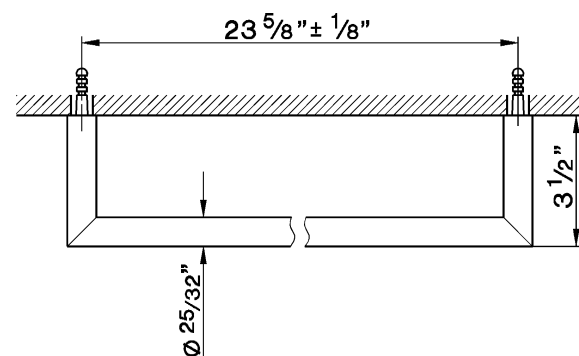

Wall Mount Single Towel Bar

Rohl Modern Collection

SY101 (18" Towel Bar)

SY102 (24" Towel Bar)

FEATURES

- Brass construction
- Includes mounting hardware

COLORS/FINISHES

- Polished Chrome
- Polished Nickel
- Satin Nickel

WARRANTY

- Limited lifetime

SY101

SY102