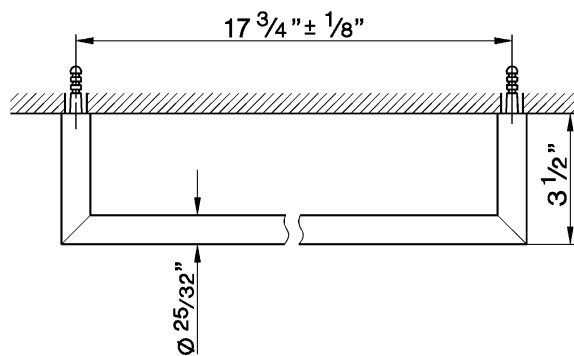

WARRANTY

- Limited lifetime

SY101