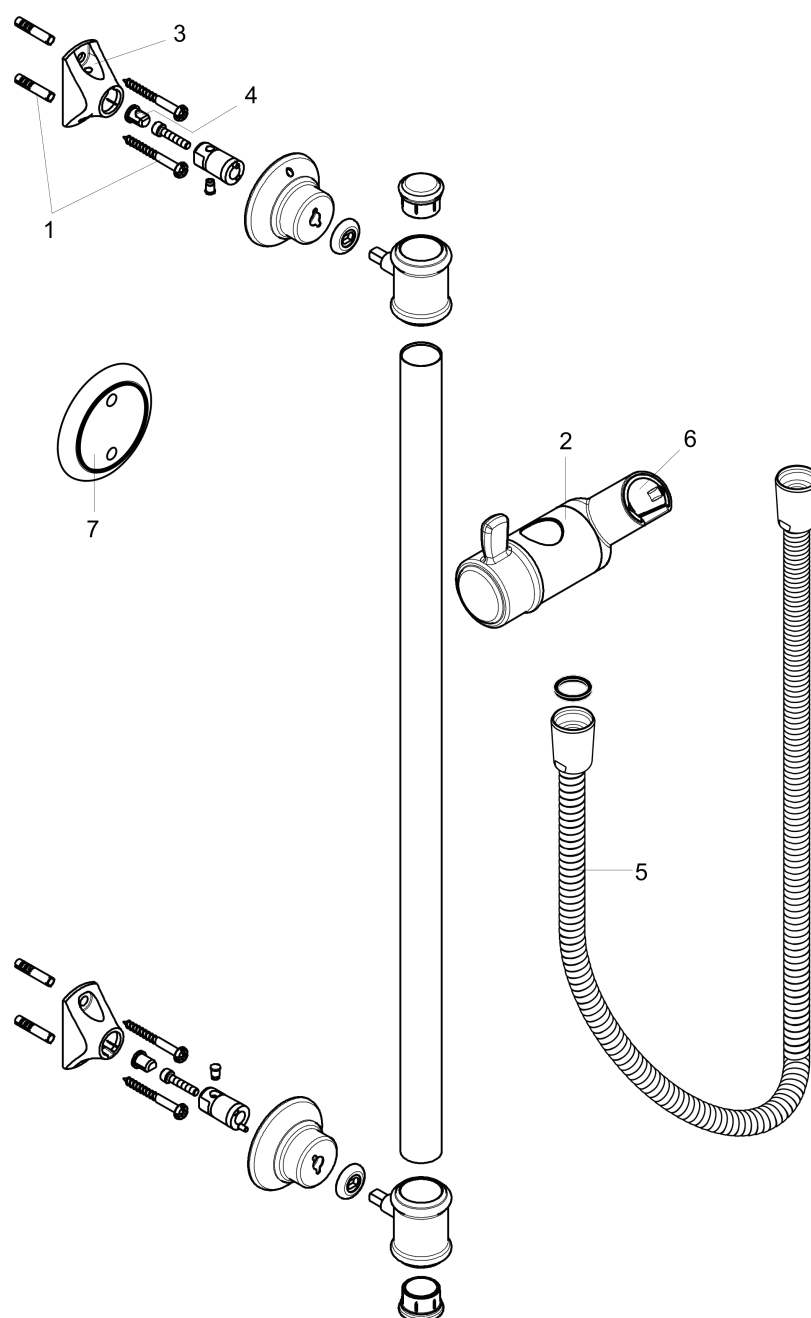

AXOR Montreux Wallbar 32"

Finishes : **polished nickel** Part no. : **27982831**

Description

Features

- Consists of: Wallbar, Handshower hose, Slider
- Angle-adjustable holder pivots left and right, slides easily and locks in place

Product image

Scale drawing

**AXOR Montreux
Wallbar 32"**

Finishes : **polished nickel** Part no. : **27982831**

Exploded drawing

Year of production: >06/06

AXOR Montreux
Wallbar 32"
 Finishes : **polished nickel** Part no. : **27982831**

Spare parts list

Year of production: >06/06

Pos.	Description	Part no.	PC	PU
1	mounting set	96179000	0	1
2	support, assy	98723830	0	1
3	support element	96341000	0	1
4	pin	97546000	0	1
5	shower hose 1,60 m	28116830	0	1
6	guide	98918000	0	1
7	tile-matching-disk	95538830	0	1