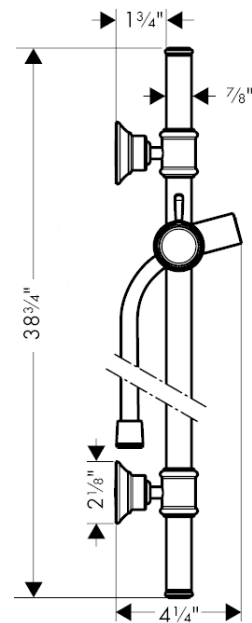

AXOR Montreux Wallbar 32"

Finishes : **polished nickel** Part no. : **27982831**

Description

Features

- Consists of: Wallbar, Handshower hose, Slider
- Angle-adjustable holder pivots left and right, slides easily and locks in place

Product image

Scale drawing

**AXOR Montreux
Wallbar 32"**

Finishes : **polished nickel** Part no. : **27982831**

Exploded drawing

Year of production: >06/06

AXOR Montreux
Wallbar 32"
 Finishes : **polished nickel** Part no. : **27982831**

Spare parts list

Year of production: >06/06

Pos.	Description	Part no.	PC	PU
1	mounting set	96179000	0	1
2	support, assy	98723830	0	1
3	support element	96341000	0	1
4	pin	97546000	0	1
5	shower hose 1,60 m	28116830	0	1
6	guide	98918000	0	1
7	tile-matching-disk	95538830	0	1