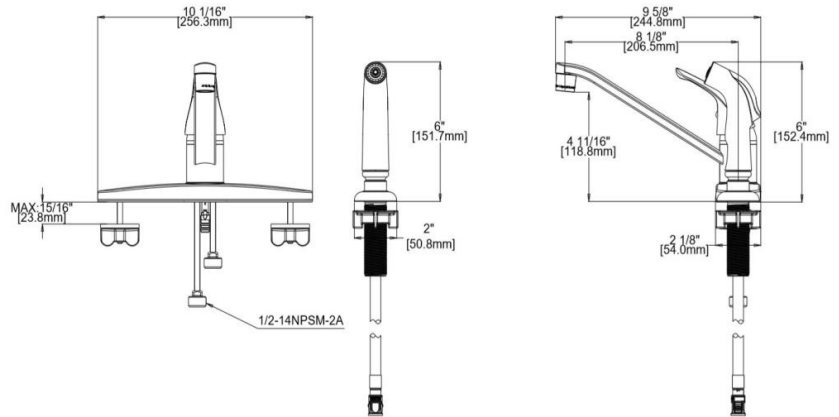

Middleton Single Handle Kitchen Faucet with Side Sprayer Polished Chrome

SPECIFICATIONS

MATERIAL:	Hybrid	FLOW RATE:	1.8 GPM
HANDLE MATERIAL:	Zinc	LOW FLOW:	Yes
SPOUT MATERIAL:	Brass	HANDLES - CONFIGURATION:	Single Handle
CARTRIDGE MATERIAL:	Washerless	HANDLE REACH:	2.91"
WATERWAY MATERIAL:	Hybrid	SPRAYER INCLUDED:	Yes
SPRAYER MATERIAL:	N/A	SPRAYER HOSE LENGTH:	N/A
DRAIN MATERIAL:	N/A	SPRAYER TYPE:	N/A
FAUCET TYPE:	Kitchen Single Handle	SOAP DISPENSER INCLUDED:	No
MOUNTING TYPE:	Deck Mount	QUICK ATTACH INCLUDED:	Yes
MOUNTING HOLES:	3	DIMENSIONS WITH DECK PLATE:	10" L x 10.1" W x 6.2" D
MAX DECK THICKNESS:	0.93"	WEIGHT WITH DECK PLATE:	2.58 lbs.
DECK PLATE - INCLUDED:	N/A	DIMENSIONS W/O DECK PLATE:	10" L x 10.1" W x 6.2" D
SPOUT REACH:	8.12"	WEIGHT W/O DECK PLATE:	2.58 lbs.
SPOUT HEIGHT:	4.72"	PVD FINISH:	No