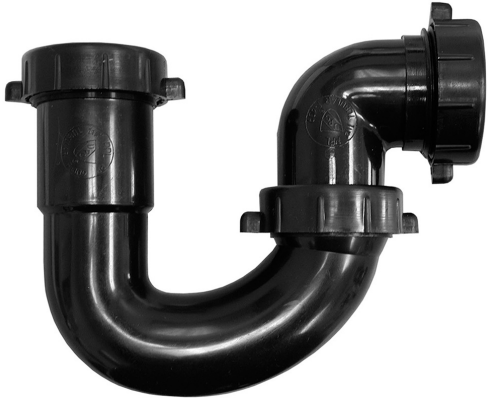

PART NO. P39014

1-1/2" BLACK PLASTIC SLIP JOINT REPAIR TRAP

- Black finish provides clean, professional look
- Constructed of plastic for impact resistance
- Quick and easy installation
- UPC listed
- cUPC listed