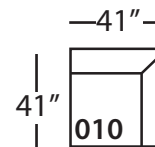

ECLECTIC.SPIRITED.WONDERFULLY COMFORTABLE.

MADDOX • UPHOLSTERED • LOOSE PILLOW BACK

*available as right or left seated

*available as right or left seated

Corner
L41" D41" H35"

*available as right or left seated