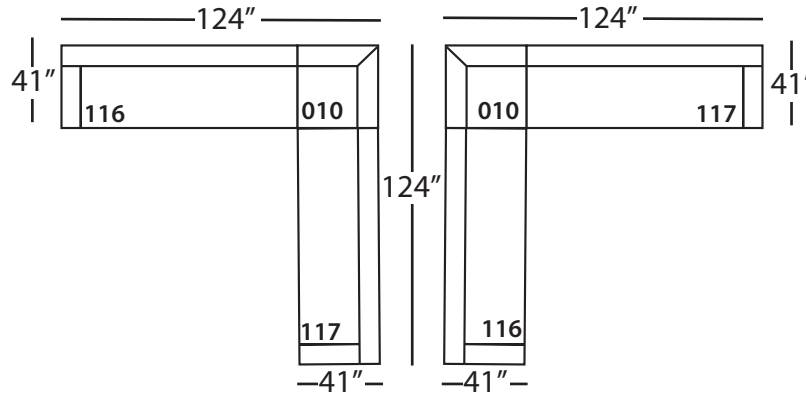

Shown in fabric 15644-98 with throw pillows in fabric (TP1) 12522-83 and (TP2) 15644-98,
and chocolate wood finish.
(Shown above: Maddox-114 RSE and Maddox-115 LSE)

Corner - 010
L41" D41" H35"

Two Seat End - 114/115
RSE/LSE
L59" D41" H35"

Three Seat End - 116/117
RSE/LSE
L83" D41" H35"

Seat Height 19"
Seat Depth 26"
Arm Height 25"

This is a suggested application. Application is subject to change.
Sizes and Dimensions will vary from piece to piece due to the individual hand craftsmanship used in every style we produce.
All furniture style names are for internal reference only, not intended for commercial use.

Pattern Availability: RG, PS, NM, RS

ECLECTIC.SPIRITED.WONDERFULLY COMFORTABLE.

MADDOX • UPHOLSTERED • LOOSE PILLOW BACK

Three Seat End*
L83" D41" H35"

**available as right or left seated*

Two Seat End*
L59" D41" H35"

**available as right or left seated*

Corner
L41" D41" H35"

**available as right or left seated*