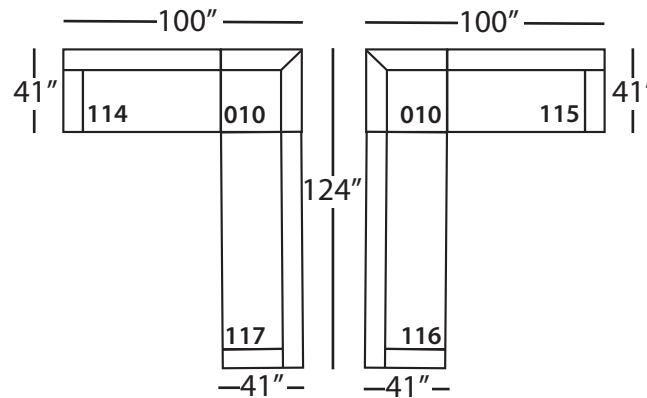

Shown in fabric 15644-98 with throw pillows in fabric (TP1) 12522-83 and (TP2) 15644-98,
and chocolate wood finish.
(Shown above: Maddox-114 RSE and Maddox-115 LSE)

Corner - 010
L41" D41" H35"

Two Seat End - 114/115
RSE/LSE
L59" D41" H35"

Three Seat End - 116/117
RSE/LSE
L83" D41" H35"

Seat Height 19"
Seat Depth 26"
Arm Height 25"

This is a suggested application. Application is subject to change.
Sizes and Dimensions will vary from piece to piece due to the individual hand craftsmanship used in every style we produce.
All furniture style names are for internal reference only, not intended for commercial use.

Pattern Availability: RG, PS, NM, RS

ECLECTIC.SPIRITED.WONDERFULLY COMFORTABLE.

MADDOX • UPHOLSTERED • LOOSE PILLOW BACK

Three Seat End*
L83" D41" H35"

**available as right or left seated*

Two Seat End*
L59" D41" H35"

**available as right or left seated*

Corner
L41" D41" H35"

**available as right or left seated*