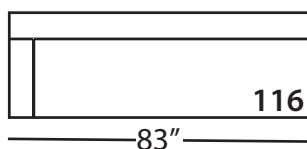

ECLECTIC.SPIRITED.WONDERFULLY COMFORTABLE.

MADDOX • UPHOLSTERED • LOOSE PILLOW BACK

Three Seat End*
L83" D41" H35"

*available as right or left seated

Two Seat End*
L59" D41" H35"

*available as right or left seated

Corner
L41" D41" H35"

*available as right or left seated