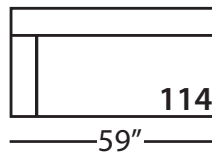

ECLECTIC.SPIRITED.WONDERFULLY COMFORTABLE.

MADDOX • UPHOLSTERED • LOOSE PILLOW BACK

Three Seat End*
L83" D41" H35"

*available as right or left seated

Two Seat End*
L59" D41" H35"

*available as right or left seated

Corner
L41" D41" H35"

*available as right or left seated