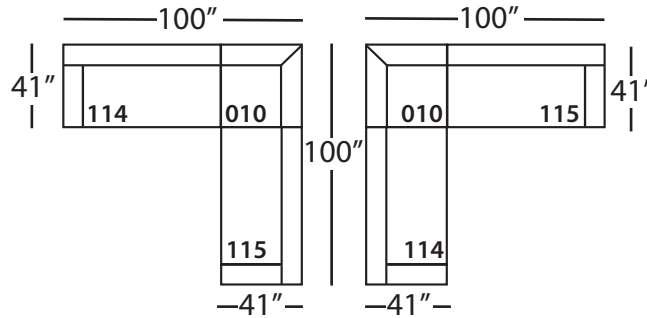

Shown in fabric 15644-98 with throw pillows in fabric (TP1) 12522-83 and (TP2) 15644-98,
and chocolate wood finish.
(Shown above: Maddox-114 RSE and Maddox-115 LSE)

Corner - 010
L41" D41" H35"

Two Seat End - 114/115
RSE/LSE
L59" D41" H35"

Three Seat End - 116/117
RSE/LSE
L83" D41" H35"

Seat Height 19"
Seat Depth 26"
Arm Height 25"

This is a suggested application. Application is subject to change.
Sizes and Dimensions will vary from piece to piece due to the individual hand craftsmanship used in every style we produce.
All furniture style names are for internal reference only, not intended for commercial use.

Pattern Availability: RG, PS, NM, RS

ECLECTIC.SPIRITED.WONDERFULLY COMFORTABLE.

MADDOX • UPHOLSTERED • LOOSE PILLOW BACK

Three Seat End*
L83" D41" H35"

**available as right or left seated*

Two Seat End*
L59" D41" H35"

**available as right or left seated*

Corner
L41" D41" H35"

**available as right or left seated*