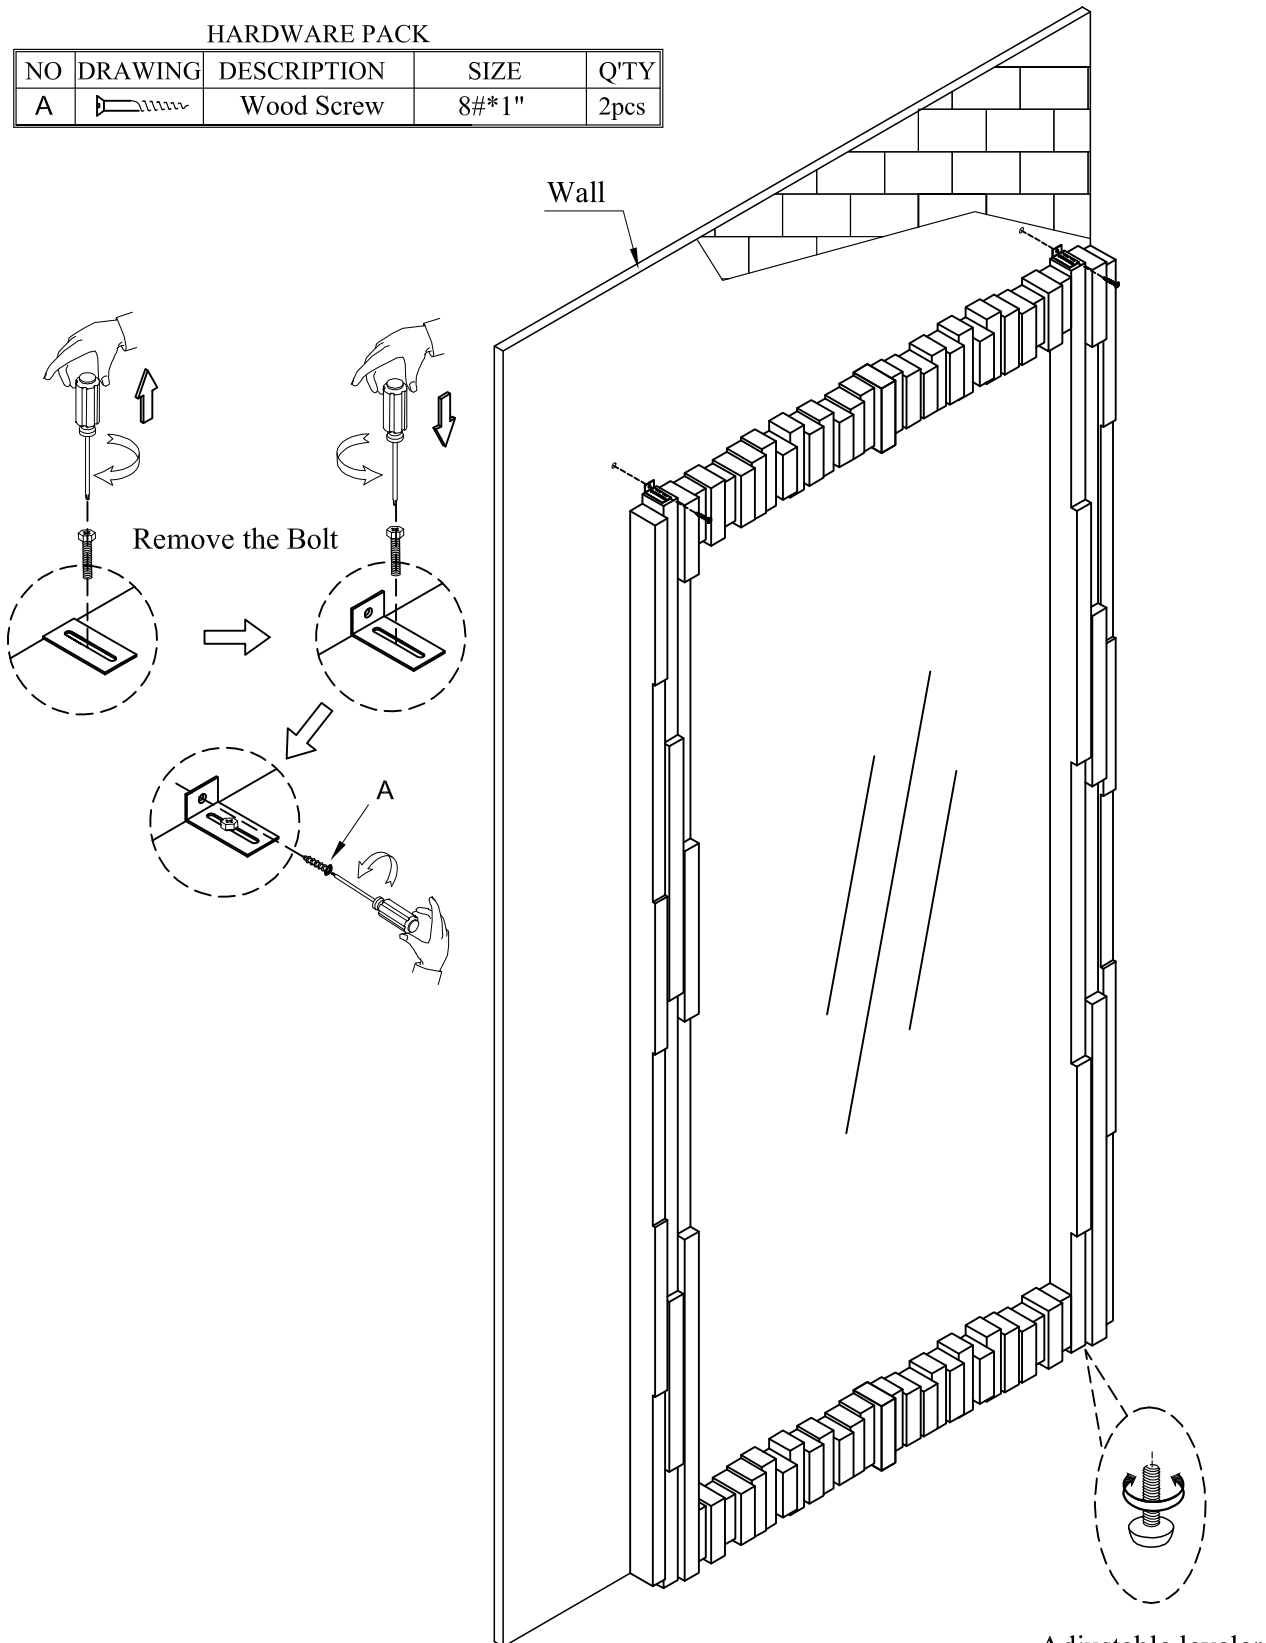

Item: 6033-50002-99 Shou Sugi Ban Floor Mirror

Thank you for purchasing this quality product. Be sure to unpack carefully looking for small parts which may have come loose during shipment.

Read all instruction and study the drawing carefully before starting the assembly process:

**HARDWARE PACK**

NO	DRAWING	DESCRIPTION	SIZE	Q'TY
A		Wood Screw	8#*1"	2pcs

**Adjust levelers if needed, to level case on uneven floor**

**Adjustable leveler**