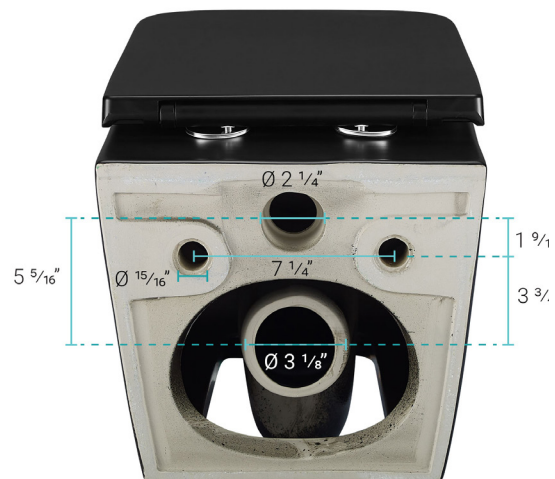

Required Components (sold separately):

1. Wall Actuator: SM-WC001, SM-WC002, SM-WC003 *
   - In-Wall Tank Carrier System: SM-WC424, SM-WC426
2. Color & style options available