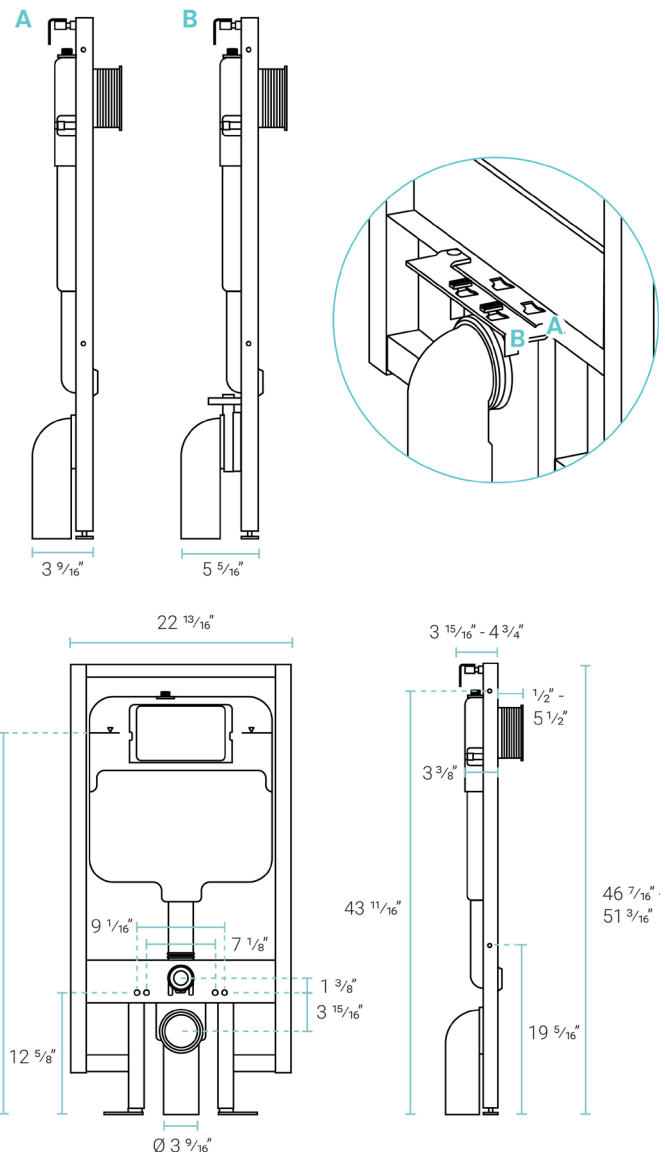

Swiss Madison®
well made forever

for Wall-Hung Toilet

SM-WC424

Included Parts:

- Discharge Pipe: SM-CPT24
- Flush Valve: SM-CPT31
- Flush Valve Holder: SM-CPT35
- Inlet / Outlet Pipes: SM-CPT42
- Water Tank Pipe: SM-CPT44
- Fill Valve: SM-CPT53
- Tank O-Ring: SM-CPT69
- Water Supply Line: SM-CPT70
- Inlet O-Ring: SM-CPT87
- Water Tank Pipe O-Ring: SM-CPT88
- Flush Valve Set Board: SM-CPT89
- Actuator Cover: SM-CPT90
- Fill Valve Clip: SM-CPT92
- Transmission Bracket: SM-CPT95
- Kit Pack: SM-CPT99
- Bolt Kit: SM-TPT122
- Discharge Pipe Bracket: SM-TPT24
- Discharge Pipe Clamp: SM-TPT25

Required Parts (sold separately):

- Flush Actuator Plate *
 - Wall-Hung Toilet *
- * Sold by Swiss Madison

Features:

- Saves space with concealed tank
- Strong, secure hold
- Easy tank access
- Adjustable height

Installation:

- In-wall

Specifications:

- N.W: 33.0 lb.
- L: 22 ¹³/₁₆" x W: 4 ³/₄" x H: 51 ³/₁₆"

Dual-Flush Flush Actuator SM-WC001Z

Features:

- ABS material
- Dual-flush push buttons

Installation:

Specifications:

- N.W: 2.0 lb.
- L: 9 11/16" x W: 9/16" x H: 6 1/2"

Included Parts:

- Flush Actuator: SM-WC001Z

Compatible Parts (sold separately):

- Residential Concealed In-Wall Toilet Tank for Back-to-Wall Toilet: SM-WC324
- Commercial Concealed In-Wall Toilet Tank for Back-to-Wall Toilet: SM-WC326
- Residential Concealed In-Wall Toilet Tank for Wall-Hung Toilet: SM-WC424
- Commercial Concealed In-Wall Toilet Tank for Wall-Hung Toilet: SM-WC426