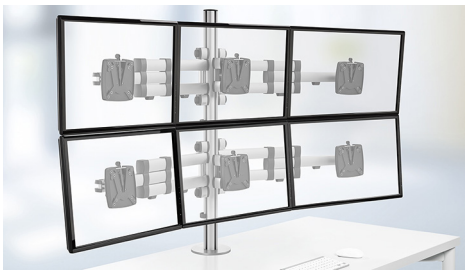

Novus Proven Applications: Control Rooms

Challenge - Control rooms are critical to industries where surveillance is vital for security and safety. Public transit, utilities, and corrections are just a few environments where constant monitoring requires a complex system of view screens. Screens must be prominent and easy to view to stay on top of all the action.

Solution - Novus offers a durable, customizable solution for high-activity control rooms. Novus monitor arms and components are modular and work together seamlessly to create custom layouts, maximize screen density, and adjust for viewing comfort during long shifts.

WE RECOMMEND

TSS Monitor Arms are durable, space-conscious, and fully adjustable for the perfect viewing angle.

Contact us for information on custom options.

Real-World Applications

Novus monitor arms can be found in control rooms worldwide. From wall screens to workstations, Novus offers unlimited combinations to elevate and position screens for optimal surveillance.