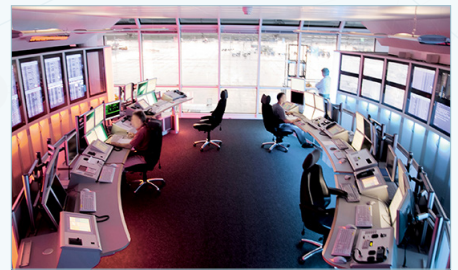

Novus Proven Applications: Control Rooms

Challenge - Control rooms are critical to industries where surveillance is vital for security and safety. Public transit, utilities, and corrections are just a few environments where constant monitoring requires a complex system of view screens. Screens must be prominent and easy to view to stay on top of all the action.

Solution - Novus offers a durable, customizable solution for high-activity control rooms. Novus monitor arms and components are modular and work together seamlessly to create custom layouts, maximize screen density, and adjust for viewing comfort during long shifts.

WE RECOMMEND

TSS Monitor Arms are durable, space-conscious, and fully adjustable for the perfect viewing angle.

Contact us for information on custom options.

Real-World Applications

Novus monitor arms can be found in control rooms worldwide. From wall screens to workstations, Novus offers unlimited combinations to elevate and position screens for optimal surveillance.