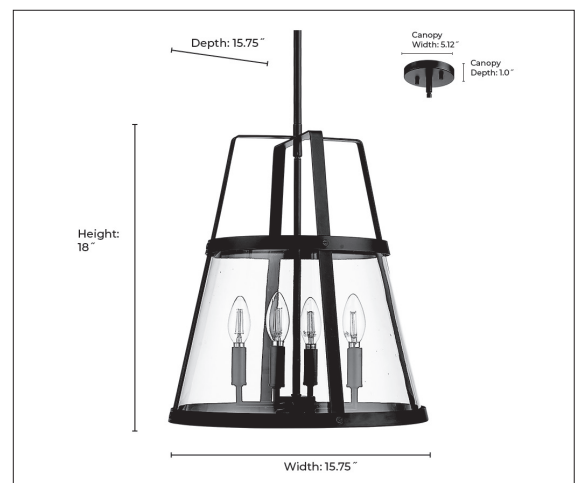

13604 PN

Millennium Lighting
105 Declaration Drive
McDonough, GA 30253
www.millenniumlighting.com