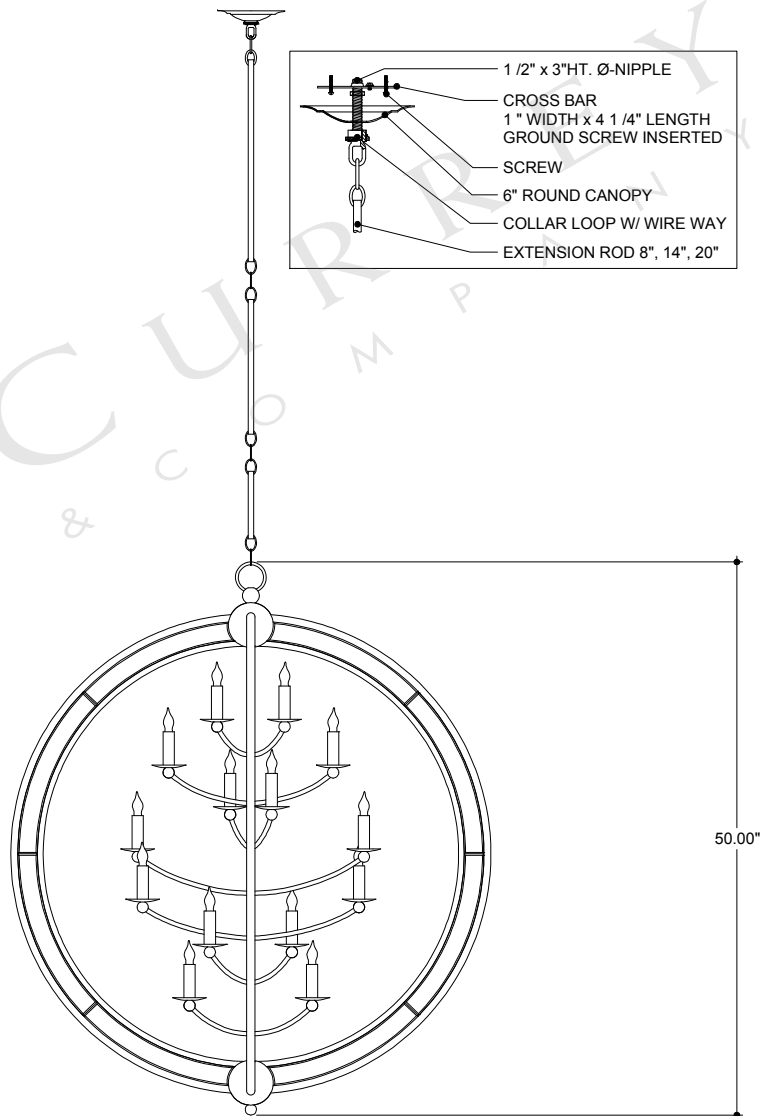

TOP VIEW

- 1 1/2" x 3" HT. Ø-NIPPLE
- CROSS BAR
- 1" WIDTH x 4 1/4" LENGTH GROUND SCREW INSERTED
- SCREW
- 6" ROUND CANOPY
- COLLAR LOOP W/ WIRE WAY
- EXTENSION ROD 8", 14", 20"

FRONT VIEW