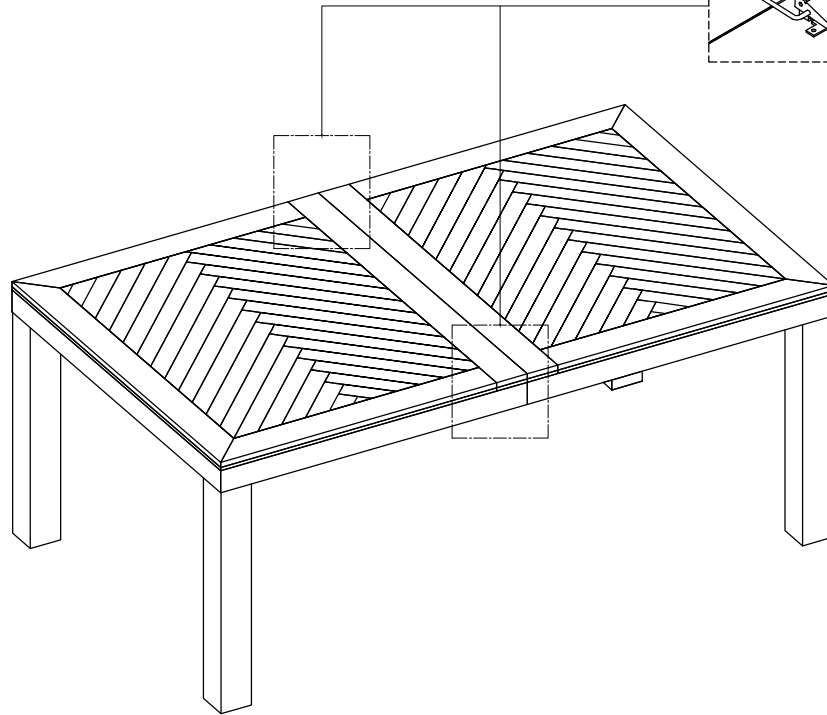

HERRINGBONE EXTENSION TABLE ASSEMBLY INSTRUCTIONS

PARTS PACKING CONFIGURATIONS

A. TABLE TOP 1PC

B. EXTENSION LEAF 1PC

C. LEGS 4PCS

HARDWARE LIST:

No.	Description	Photo	Quantity
1	ALLEN BOLT (M6 x 60)		08 PCS
2	FLAT WASHERS (M8)		08 PCS
3	SPRING WASHERS (M8)		08 PCS
4	ALLEN KEY (M4)		1 PC

STEP 1:

HERRINGBONE EXTENSION TABLE ASSEMBLY INSTRUCTIONS

STEP 2:

STEP 3:

HERRINGBONE EXTENSION TABLE ASSEMBLY INSTRUCTIONS

STEP 4:

HERRINGBONE DINING TABLE FULLY ASSEMBLED :