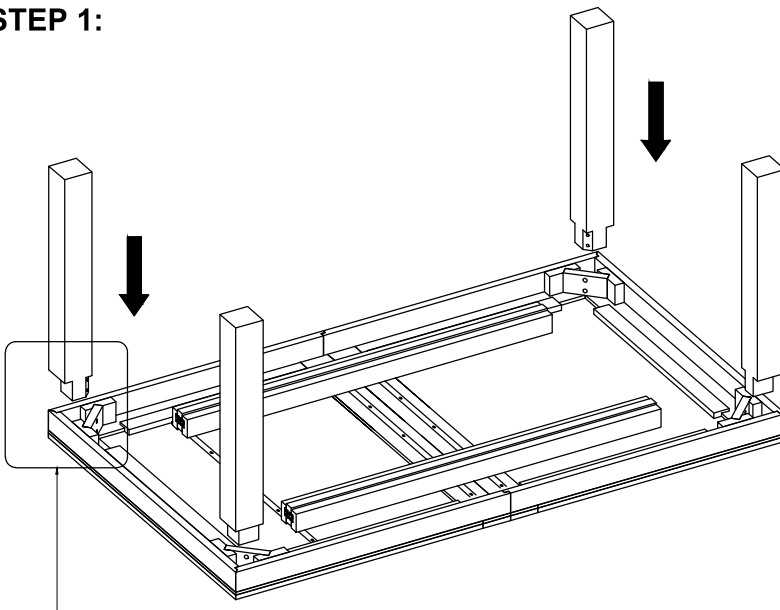

HERRINGBONE EXTENSION TABLE ASSEMBLY INSTRUCTIONS

PARTS PACKING CONFIGURATIONS

A. TABLE TOP 1PC

B. EXTENSION LEAF 1PC

C. LEGS 4PCS

HARDWARE LIST:

No.	Description	Photo	Quantity
1	ALLEN BOLT (M6 x 60)		08 PCS
2	FLAT WASHERS (M8)		08 PCS
3	SPRING WASHERS (M8)		08 PCS
4	ALLEN KEY (M4)		1 PC

STEP 1:

HERRINGBONE EXTENSION TABLE ASSEMBLY INSTRUCTIONS

STEP 2:

STEP 3:

HERRINGBONE EXTENSION TABLE ASSEMBLY INSTRUCTIONS

STEP 4:

HERRINGBONE DINING TABLE FULLY ASSEMBLED :