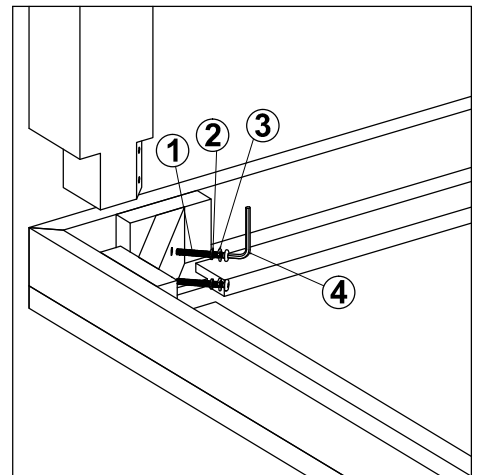

HERRINGBONE EXTENSION TABLE ASSEMBLY INSTRUCTIONS

PARTS PACKING CONFIGURATIONS

A. TABLE TOP 1PC

B. EXTENSION LEAF 1PC

C. LEGS 4PCS

HARDWARE LIST:

No.	Description	Photo	Quantity
1	ALLEN BOLT (M6 x 60)		08 PCS
2	FLAT WASHERS (M8)		08 PCS
3	SPRING WASHERS (M8)		08 PCS
4	ALLEN KEY (M4)		1 PC

STEP 1:

HERRINGBONE EXTENSION TABLE ASSEMBLY INSTRUCTIONS

STEP 2:

STEP 3:

HERRINGBONE EXTENSION TABLE ASSEMBLY INSTRUCTIONS

STEP 4:

HERRINGBONE DINING TABLE FULLY ASSEMBLED :