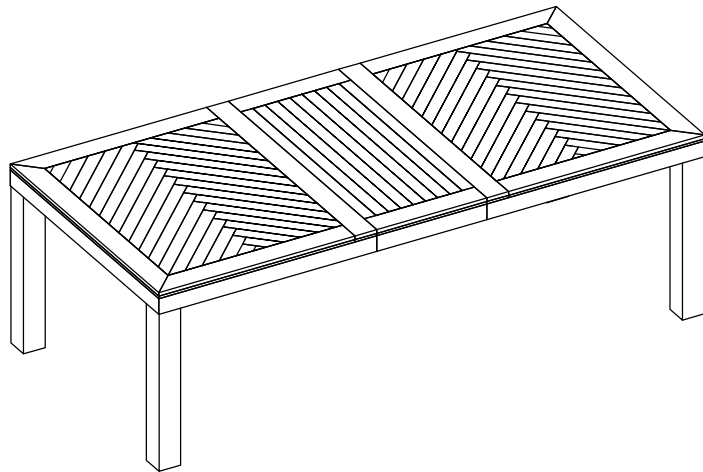

HERRINGBONE EXTENSION TABLE ASSEMBLY INSTRUCTIONS

PARTS PACKING CONFIGURATIONS

A. TABLE TOP 1PC

B. EXTENSION LEAF 1PC

C. LEGS 4PCS

HARDWARE LIST:

No.	Description	Photo	Quantity
1	ALLEN BOLT (M6 x 60)		08 PCS
2	FLAT WASHERS (M8)		08 PCS
3	SPRING WASHERS (M8)		08 PCS
4	ALLEN KEY (M4)		1 PC

STEP 1:

HERRINGBONE EXTENSION TABLE ASSEMBLY INSTRUCTIONS

STEP 2:

STEP 3:

HERRINGBONE EXTENSION TABLE ASSEMBLY INSTRUCTIONS

STEP 4:

HERRINGBONE DINING TABLE FULLY ASSEMBLED :