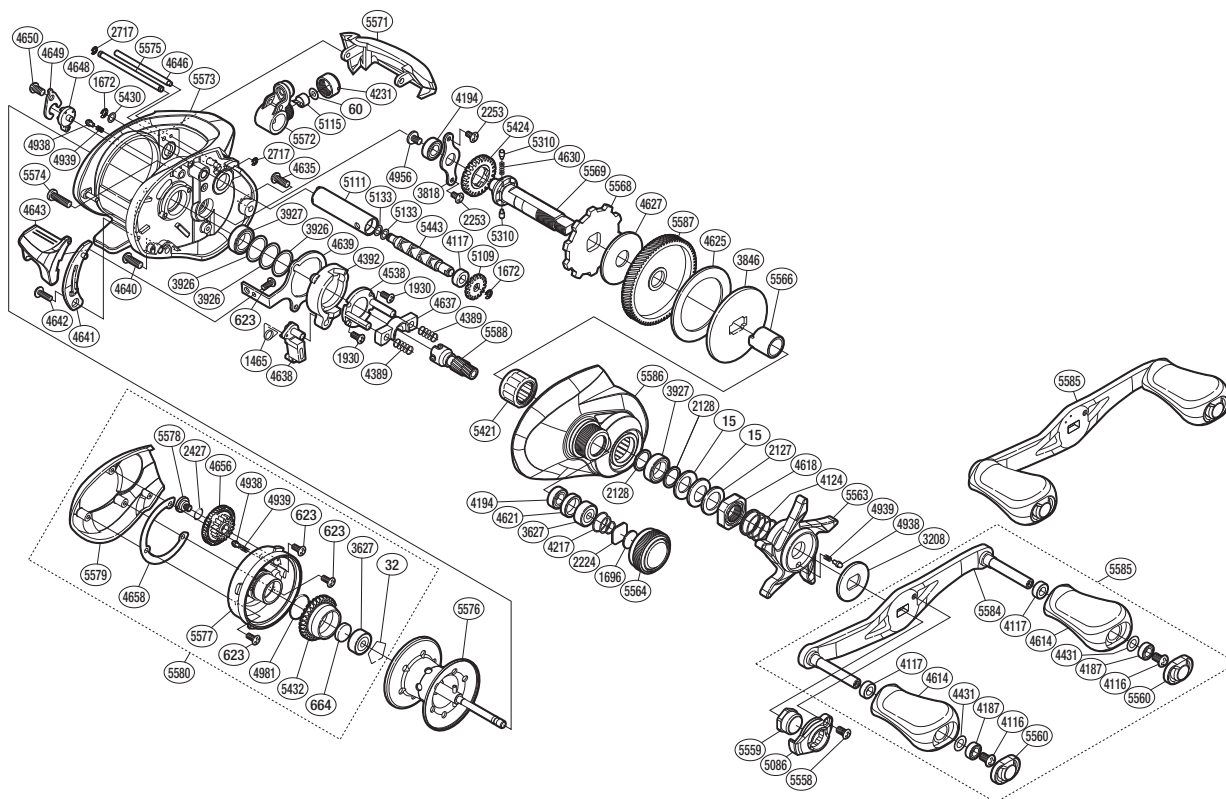

SHIMANO

CHRONARCH
MGL

SA-RB

CH MGL-150XG

Please note that the number of adjusting washers may not be the same as shown in the exploded views. (Adjustment will vary with each individual product.)

(51RH29D150X)

Part No.	Description	Part No.	Description	Part No.	Description
BNT0015	Drag Spring Washer	BNT4538	Clutch Cam Retainer	BNT5421	Roller Clutch Bearing
BNT0032	Bearing Retainer	BNT4614	Handle Knob	BNT5424	Idle Gear
BNT0060	Spacer	BNT4618	Star Drag Nut	BNT5430	Washer
BNT0623	Screw	BNT4621	Bearing Spacer	BNT5432	Brake Pipe Gear
BNT0664	Spacer B	BNT4625	Drag Washer	BNT5443	Worm Shaft
BNT1465	Clutch Pawl Spring	BNT4627	Drag Washer	BNT5558	Screw
BNT1672	E Lock	BNT4630	Idle Gear Spring	BNT5559	Handle Nut
BNT1696	Cast Control Spacer	BNT4635	Screw	BNT5560	Handle Knob Seal
BNT1930	Screw	BNT4637	Yoke	BNT5563	Star Drag
BNT2127	Star Drag Spacer	BNT4638	Clutch Pawl	BNT5564	Cast Control Cap
BNT2128	Bearing Washer	BNT4639	Clutch Plate	BNT5566	Roller Clutch Inner Tube
BNT2224	Spool Tension Spacer	BNT4640	Screw	BNT5568	Anti-Reverse Ratchet
BNT2253	Screw	BNT4641	Clutch Bar Guide	BNT5569	Drive Shaft
BNT2427	O Ring	BNT4642	Screw	BNT5571	Level Wind Protector
BNT2717	E Lock	BNT4643	Quick-Fire li Clutch Bar	BNT5572	Line Guide
BNT3208	Star Drag Click Plate	BNT4646	Stabilizer Bar	BNT5573	Frame
BNT3627	Ball Bearing	BNT4648	Side Plate Cam Lever	BNT5574	Screw
BNT3818	Drive Shaft Retainer	BNT4649	Cam Lever Retainer	BNT5575	Line Guard
BNT3846	Key Washer	BNT4650	Screw	BNT5576	Spool Assembly
BNT3926	Washer	BNT4656	Br Dial	BNT5577	Brake Case
BNT3927	Ball Bearing	BNT4658	Washer	BNT5578	Screw
BNT4116	Screw	BNT4938	Click Pin	BNT5579	Left Side Plate
BNT4117	Bushing	BNT4939	Click Spring	BNT5580	Left Side Plate Assembly
BNT4124	Star Drag Spring	BNT4956	Screw	BNT5584	Handle Shank Assembly
BNT4187	Ball Bearing	BNT4981	O Ring	BNT5585	Handle Assembly
BNT4194	Ball Bearing	BNT5086	Handle Retainer	BNT5586	Right Side Plate
BNT4217	Spool Tension Spring	BNT5109	Idle Gear	BNT5587	Drive Gear
BNT4231	Pawl Cap	BNT5111	Level Wind Guard	BNT5588	Pinion Gear
BNT4389	Yoke Spring	BNT5115	Line Guide Pawl		
BNT4392	Clutch Cam	BNT5133	Washer		
BNT4431	Washer	BNT5310	Idle Gear Pin	BNT4692	B-100 Oil (accessory)