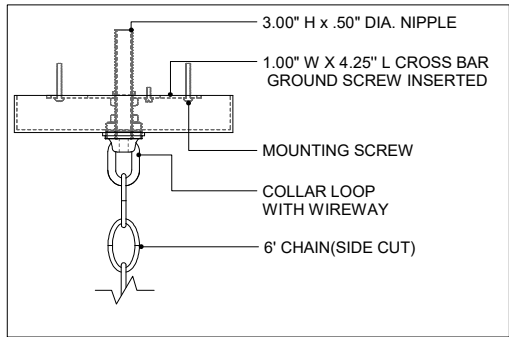

22.75" DIA. BODY
 6.00" DIA. CANOPY
 1.00" W X 4.25" L CROSS BAR

CANOPY DETAIL

TOP VIEW

FRONT VIEW