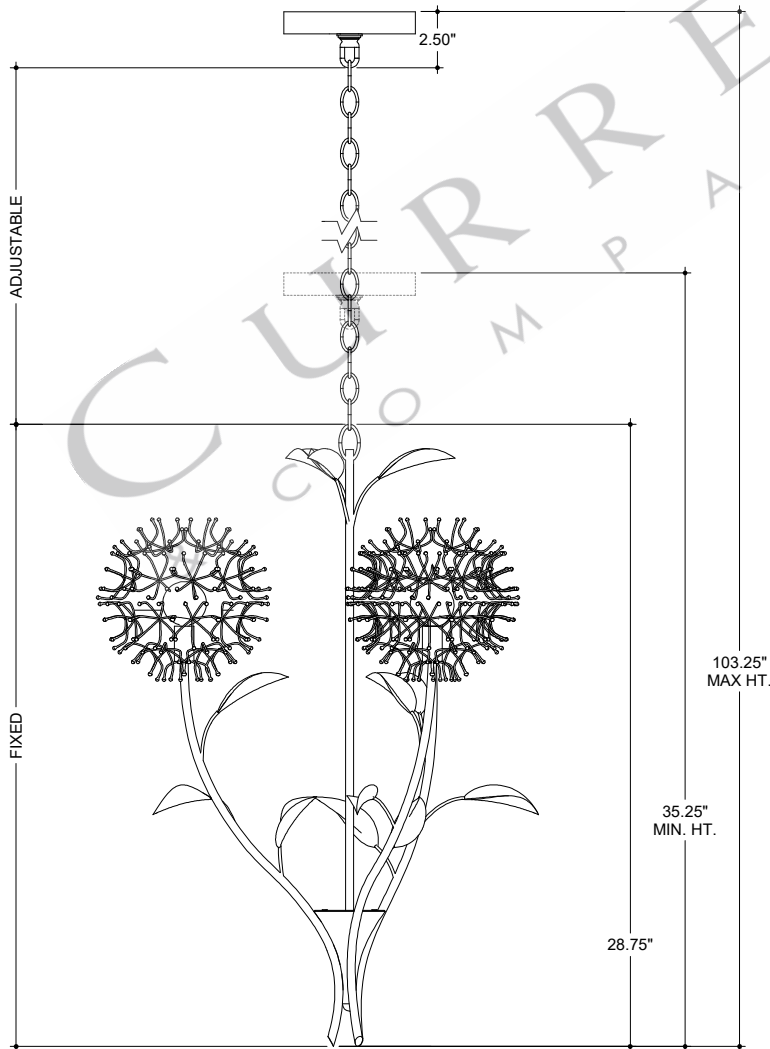

22.75" DIA. BODY
 6.00" DIA. CANOPY
 1.00" W X 4.25" L CROSS BAR

CANOPY DETAIL

TOP VIEW

FRONT VIEW