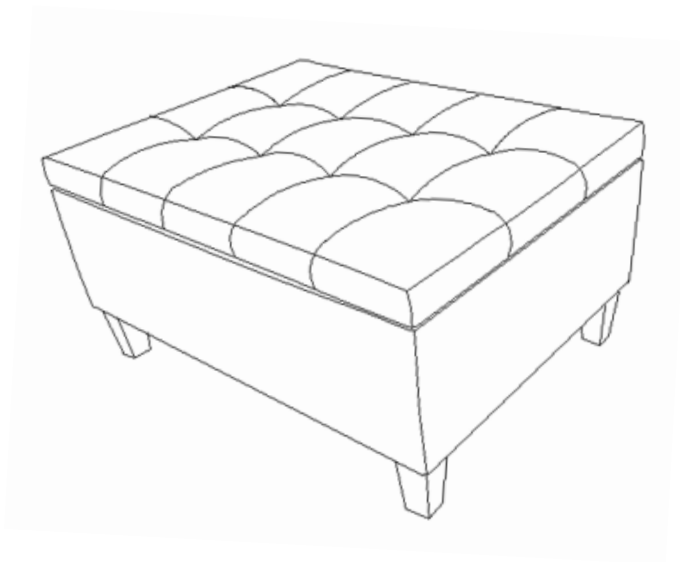

### Small Coffee Table Storage Ottoman

MODEL # AXCOT-265SM-BL

brooklyn + max™

WyndenHall™  
HOME DECOR