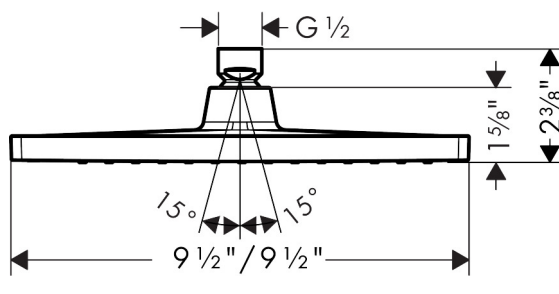

Brand hansgrohe
 Art. Name **Crometta E** Showerhead 240 1-Jet, 1.75 GPM
 Art. Nr. 26943821
 Surface brushed nickel
 Pos. 1

Product Picture

Drawing

Technology

Features

- Spray modes: Rain
- 206 no-clog spray channels
- Flow: 1.75 GPM (6.6 L/Min)
- Fully-finished matching spray face