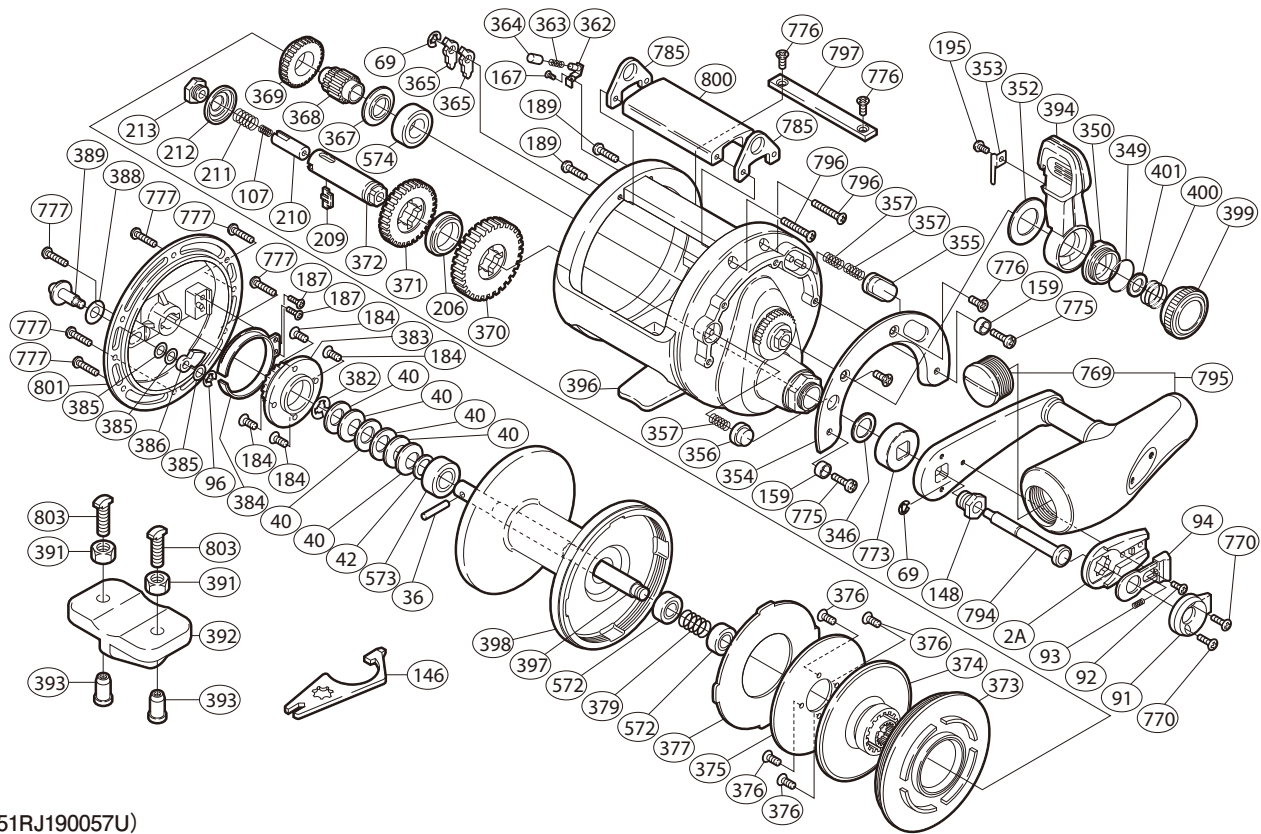

SHIMANO

TLD-2SPEED

TLD2S-50LRS

(51RJ190057U)

#	Part No.	Description	#	Part No.	Description	#	Part No.	Description
2A	10QUC	Handle Bolt Plate	354	108HM	Lever Quadrant	397	10EU5	Main Shaft
36	104L8	Cross Pin	355	10BRL	Strike Stop	398	1032W	Spool
40	1052E	Pre-Load Spring	356	10BNA	Free Spool Detent	399	108BJ	Pre-Program Dial
42	104L5	Bearing Thrust Washer	357	10BNK	Pressure Spring	400	108H7	Dial Spring
69	105NK	E Lock	362	10N0N	Guard Against Dog	401	10EWS	Washer
91	109XD	Push Button Shield	363	10CBQ	Dog Spring	572	10KXC	Ball Bearing
92	10LZ9	Screw	364	10Q2W	Dog Spring Guide	573	10KAA	Ball Bearing
93	10PWH	Slide Plate Spring	365	10PFZ	Dog	574	104JN	Ball Bearing
94	109XC	Slide Plate	367	10HYA	Pre-Load Washer	769	105ZE	Handle Knob Bushing
96	105NE	E Lock	368	10A15	Pinion Gear A	770	10PHM	Screw
107	109VM	Drive Shaft Spring B	369	10N9C	Pinion Gear B	773	107QU	Drive Shaft Shield
148	106XL	Handle Bolt	370	10QEM	Drive Gear A	775	10M2P	Screw
159	10CCH	Screw Shield	371	109VP	Drive Gear B	776	10ML6	Screw
167	10LSF	Screw	372	10D4T	Drive Shaft	777	103UQ	Screw
184	10PHQ	Screw	373	106AF	Cooling Shield	785	10PWB	Harness Lug
187	103GS	Screw	374	10ABU	Drag Set Plate	794	109X1	Push Low Button Shaft
189	10MC0	Screw	375	10G3Z	Drag Plate	795	102UP	Handle Assembly
195	10QG5	Screw	376	10MLH	Screw	796	10MG5	Screw
206	10D61	Friction Washer	377	106L0	Drag Washer	797	10Q2G	Line Guard
209	10KXH	Gear Select Cross Bar	379	105XA	Pressure Release Spring	800	10BLC	Cross Bar
210	10KXL	Cross Bar Stop	382	105RZ	E Lock	801	107NZ	Left Side Plate
211	10KXQ	Drive Shaft Spring	383	10672	Click Gear	808	10AS6	Cross Bar Spacer
212	10D5B	Friction Washer	384	10GUV	Click Spring			
213	10FCD	Drive Shaft Screw	385	10FTN	Washer	391	10JCG	Rod Clamp Nut B (Accessory)
346	10AMF	Friction Washer	386	10GQP	Click Pawl	392	10J9P	Rod Clamp (Accessory)
349	108W8	O Ring	388	104H1	Washer	393	10JC3	Rod Clamp Nut A (Accessory)
350	10CAK	Lever Shaft Body	389	104GG	Click Button	803	10J9W	Rod Clamp Bolt (Accessory)
352	108DF	Lever Thrust Washer	394	108GY	Drag Control Lever			
353	10466	Lever Click Spring	396	103X4	One-Piece Frame	146	10TUY	Wrench (Accessory)