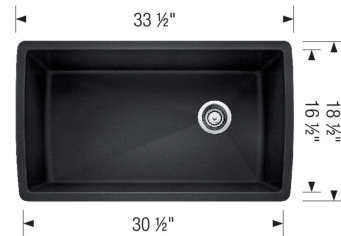

DIAMOND SUPER SINGLE SILGRANIT

Sink Specifications

Color	SKU
Cinder	441764
Truffle	441765
White	441767
Anthracite	441768
Biscuit	441769
Metallic Gray	441770
Café	441771
Concrete Gray	442752
Coal Black	442916

Design and Planning Tips

- Min cabinet size: 36 in
- Bowl depth: 9,5 in (240.0 mm)

What is included:

Installation instructions

Cut-out template

Limited Lifetime Warranty

Undermount installation only

Minimum cabinet size: 36"

Cut-out Dimensions:

Cut-out Length: 30.75"

Cut-out Width: 16.75"

Cut-out Below Counter Depth: 10.29"

Sink Bowl Dimensions:

Sink Bowl Length (left-to-right): 30.5"

Sink Bowl Width (front-to-back): 16.5"

Sink Bowl Depth: 9.5"