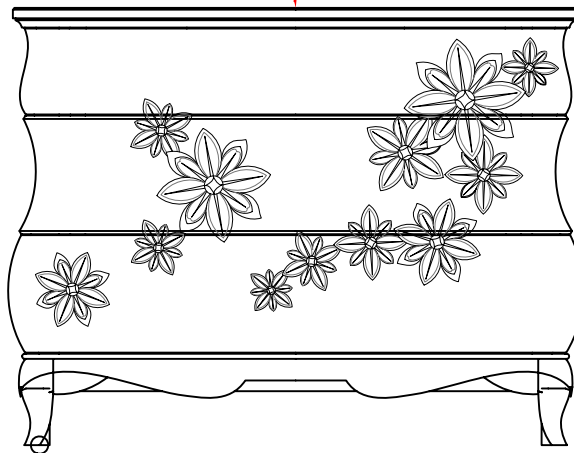

HARDWARE PACK

NO.	DRAWING	DESCRIPTION	SIZE	Q'TY
A		Anti - Tip Kit		1 PC

Tipping Restraint

Anti-tip kit is included for use.
 We recommend installing for
 safety reason.

Adjust leveler if needed to level
 bachelorette chest on uneven floor.