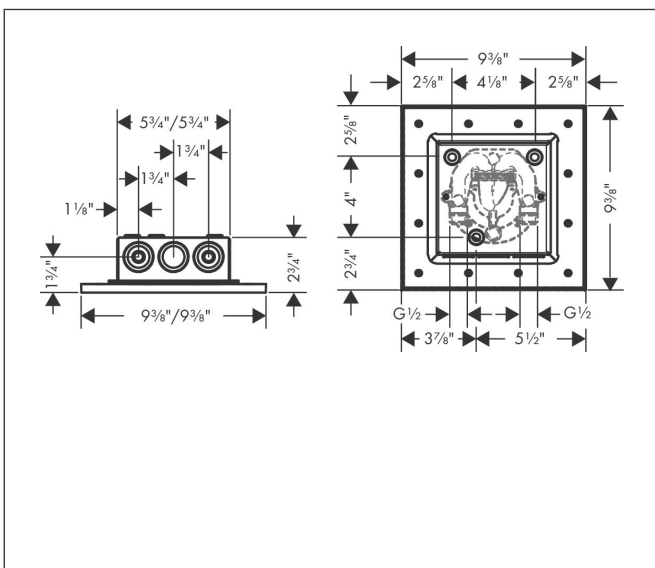

Brand AXOR
 Art. Name **AXOR ShowerSolutions** Showerhead 250 Square 2-Jet, 2.5 GPM
 Art. Nr. 35313341
 Surface brushed black chrome
 Pos. 1

Product Picture

Features

- Consists of: Showerhead, Green Diverter
- Shower head size: 250 x 250 mm
- Spray modes: PowderRain, Intense PowderRain
- Select button on thermostat
- Dynamic spray nozzles move out while using
- Flow: 2.5 GPM (9.5 L/Min)
- Showerhead removable for cleaning

Drawing

Technology

Spray Types