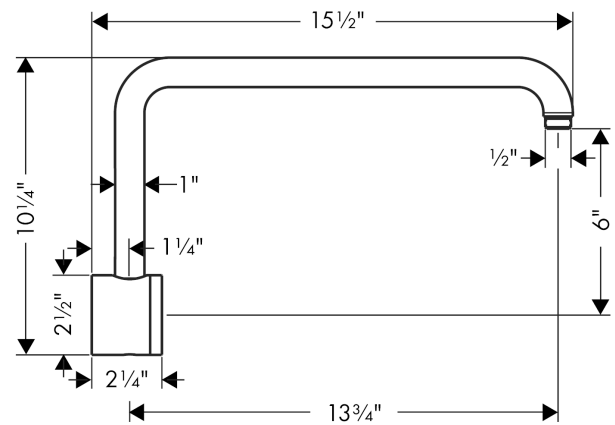

**Raindance
Showerarm**

Finishes : **brushed nickel** Part no. : **06476820**

Description

Features

- Brass
- 1/2" NPT
- Mounting plate, Escutcheon

Item details

List Price \$ 436.00

Compliance

Product image

Scale drawing

**Raindance
Showerarm**

Finishes : **brushed nickel** Part no. : **06476820**

Exploded drawing

Year of production: >11/06

**Raindance
Showerarm**

Finishes : **brushed nickel** Part no. : **06476820**

Spare parts list

Year of production: >11/06

Pos.	Description	Part no.	Price	PU
1	mounting set	98689000	-	1
2	cover	98690000	-	1