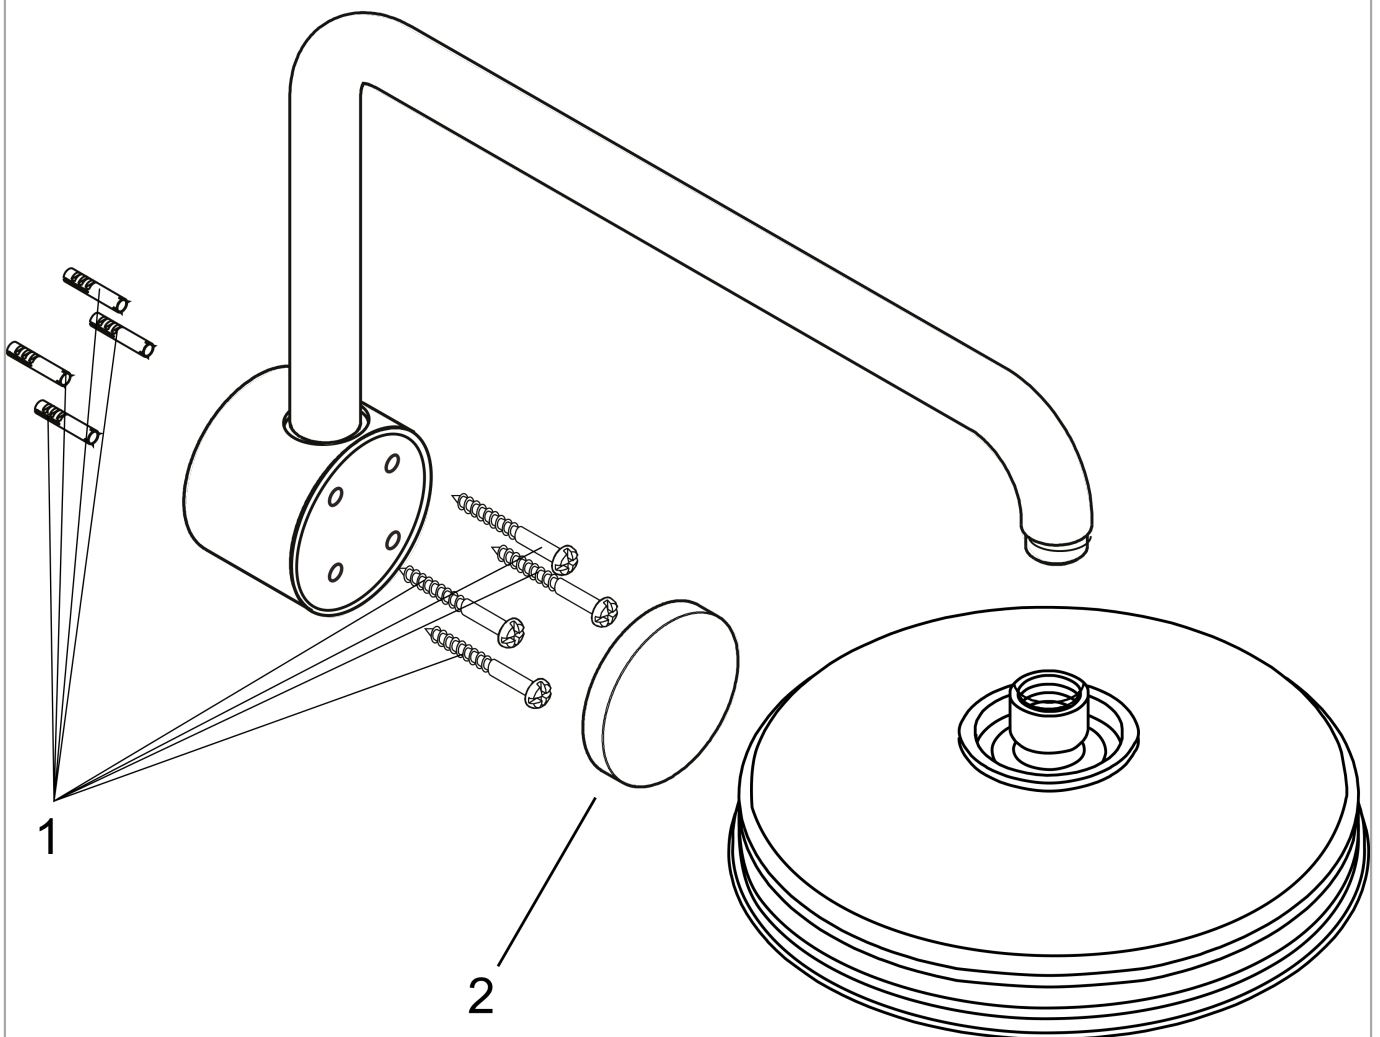

**Raindance
Showerarm**

Finishes : **brushed nickel** Part no. : **06476820**

Description

Features

- Brass
- 1/2" NPT
- Mounting plate, Escutcheon

Item details

List Price \$ 436.00

Compliance

Product image

Scale drawing

**Raindance
Showerarm**

Finishes : **brushed nickel** Part no. : **06476820**

Exploded drawing

Year of production: >11/06

**Raindance
Showerarm**

Finishes : **brushed nickel** Part no. : **06476820**

Spare parts list

Year of production: >11/06

Pos.	Description	Part no.	Price	PU
1	mounting set	98689000	-	1
2	cover	98690000	-	1