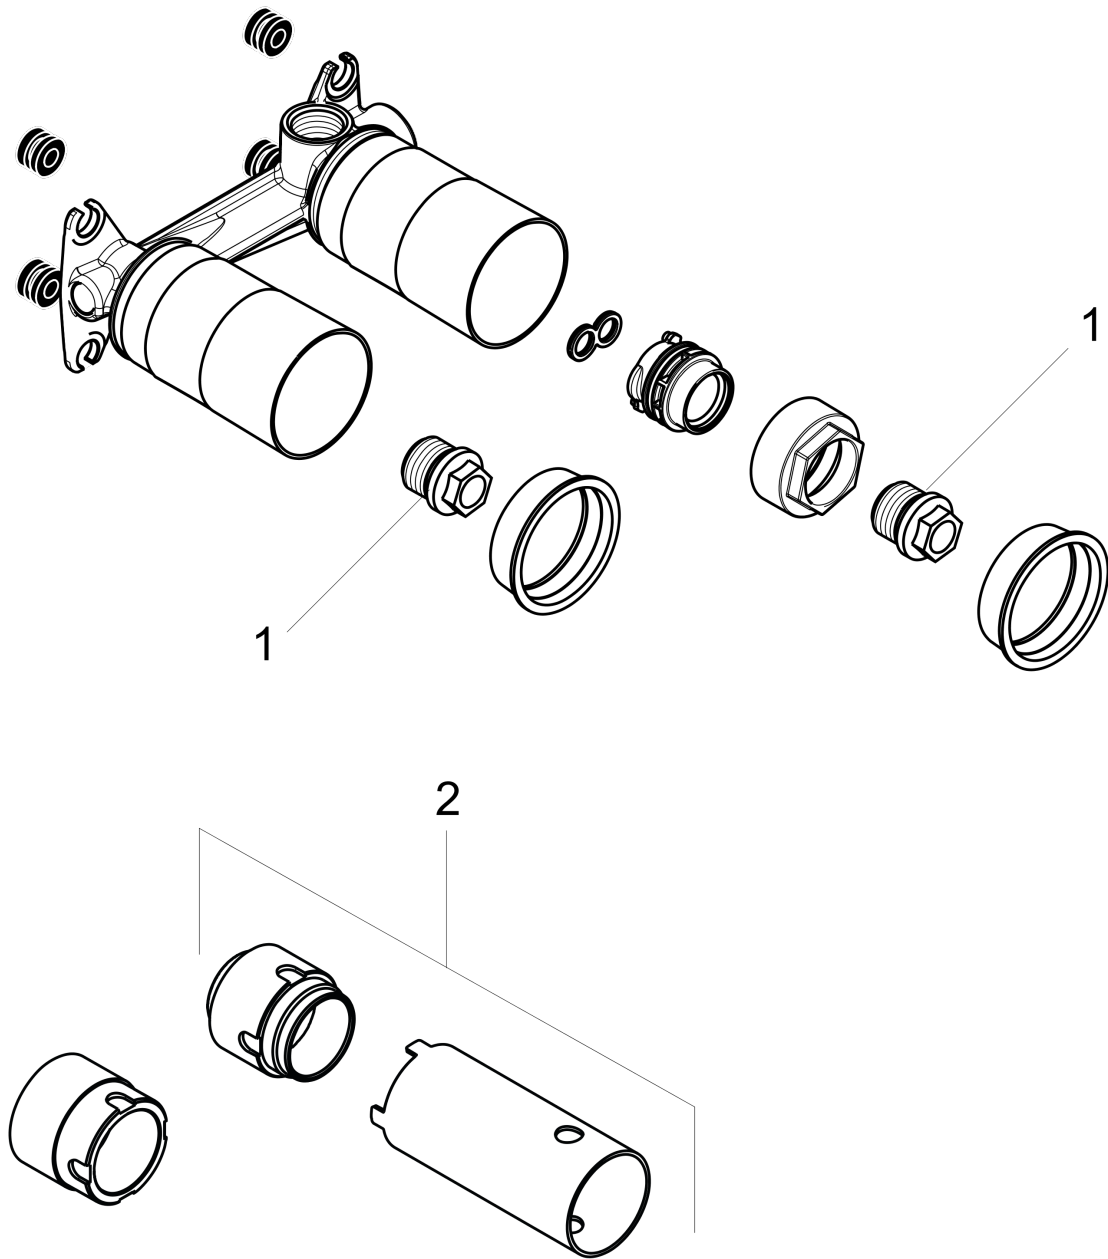

Rough, Wall-Mounted Single-Handle Faucet

Finishes : n.a. Part no. : 13622181

Description

Features

- Install valve left or right
- 1/2" NPT

Item details

List Price \$ 300.00

Compliance

Product image

Scale drawing

Rough, Wall-Mounted Single-Handle Faucet
 Finishes : n.a. Part no. : 13622181

Exploded drawing

Year of production: >12/09

Rough, Wall-Mounted Single-Handle Faucet

Finishes : n.a. Part no. : 13622181

Spare parts list

Year of production: >12/09

Pos.	Description	Part no.	Price	PU
1	O-ring 18x2	98181000	-	1
2	extension set 25 mm for 13622180	31971000	-	1
a	O-ring 18x2,5	98139000	-	1