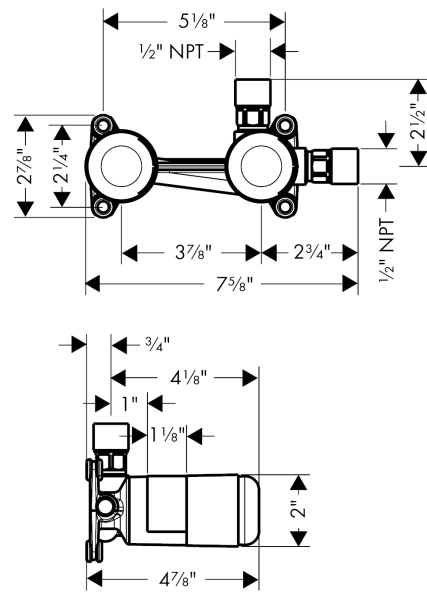

Rough, Wall-Mounted Single-Handle Faucet

Finishes : n.a. Part no. : 13622181

Description

Features

- Install valve left or right
- 1/2" NPT

Item details

List Price \$ 300.00

Compliance

Product image

Scale drawing

Rough, Wall-Mounted Single-Handle Faucet
 Finishes : n.a. Part no. : 13622181

Exploded drawing

Year of production: >12/09

Rough, Wall-Mounted Single-Handle Faucet

Finishes : n.a. Part no. : 13622181

Spare parts list

Year of production: >12/09

Pos.	Description	Part no.	Price	PU
1	O-ring 18x2	98181000	-	1
2	extension set 25 mm for 13622180	31971000	-	1
a	O-ring 18x2,5	98139000	-	1