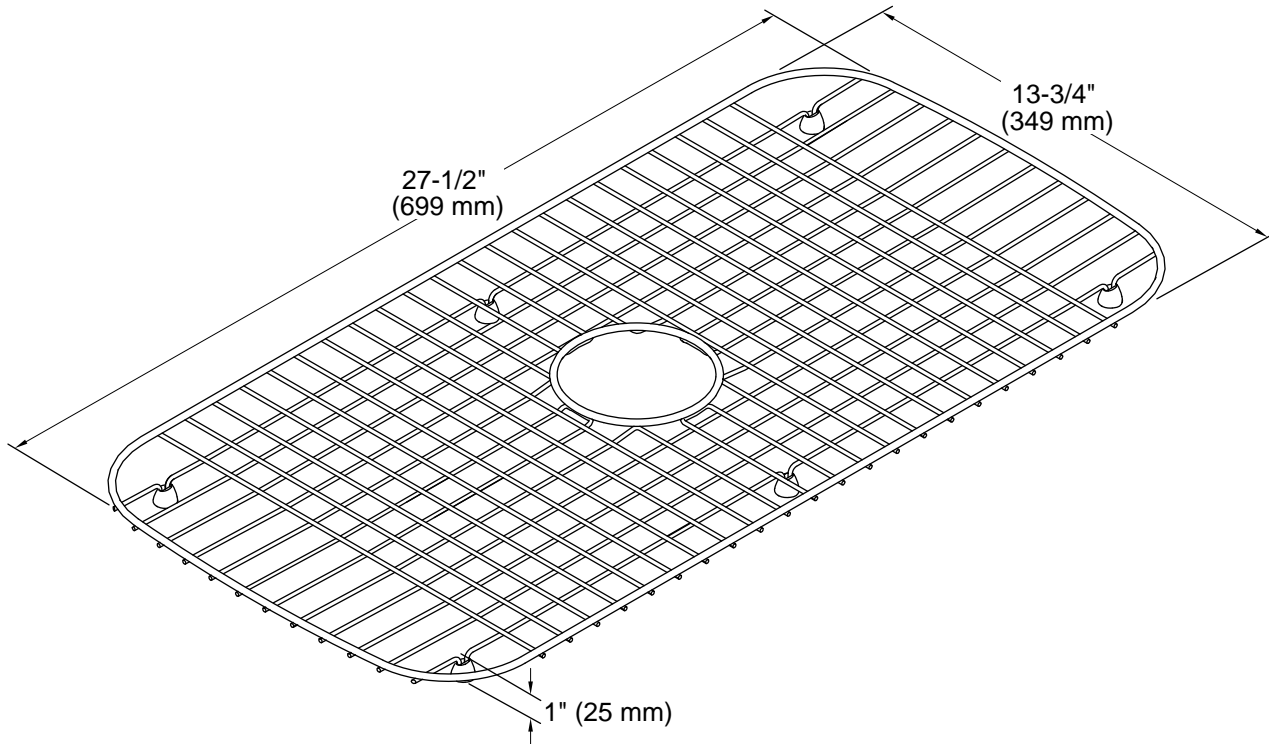

Undertone® Verse™

Sink rack for Undertone® and Verse™ kitchen sinks
K-3133

Features

- Fits in the bowl of the K-3373 Verse kitchen sink, K-3183 Undertone kitchen sink, and K-3084 and K-3086 Verity kitchen sinks
- Helps protect sink surface from daily wear
- Dishwasher-safe
- Rubber feet provide added protection

Undertone® Verse™

Sink rack for Undertone® and Verse™ kitchen sinks
K-3133

Technical Information

All product dimensions are nominal.

Material: Stainless Steel

1-800-4KOHLER (1-800-456-4537)

Kohler Co. reserves the right to make revisions without notice to product specifications.